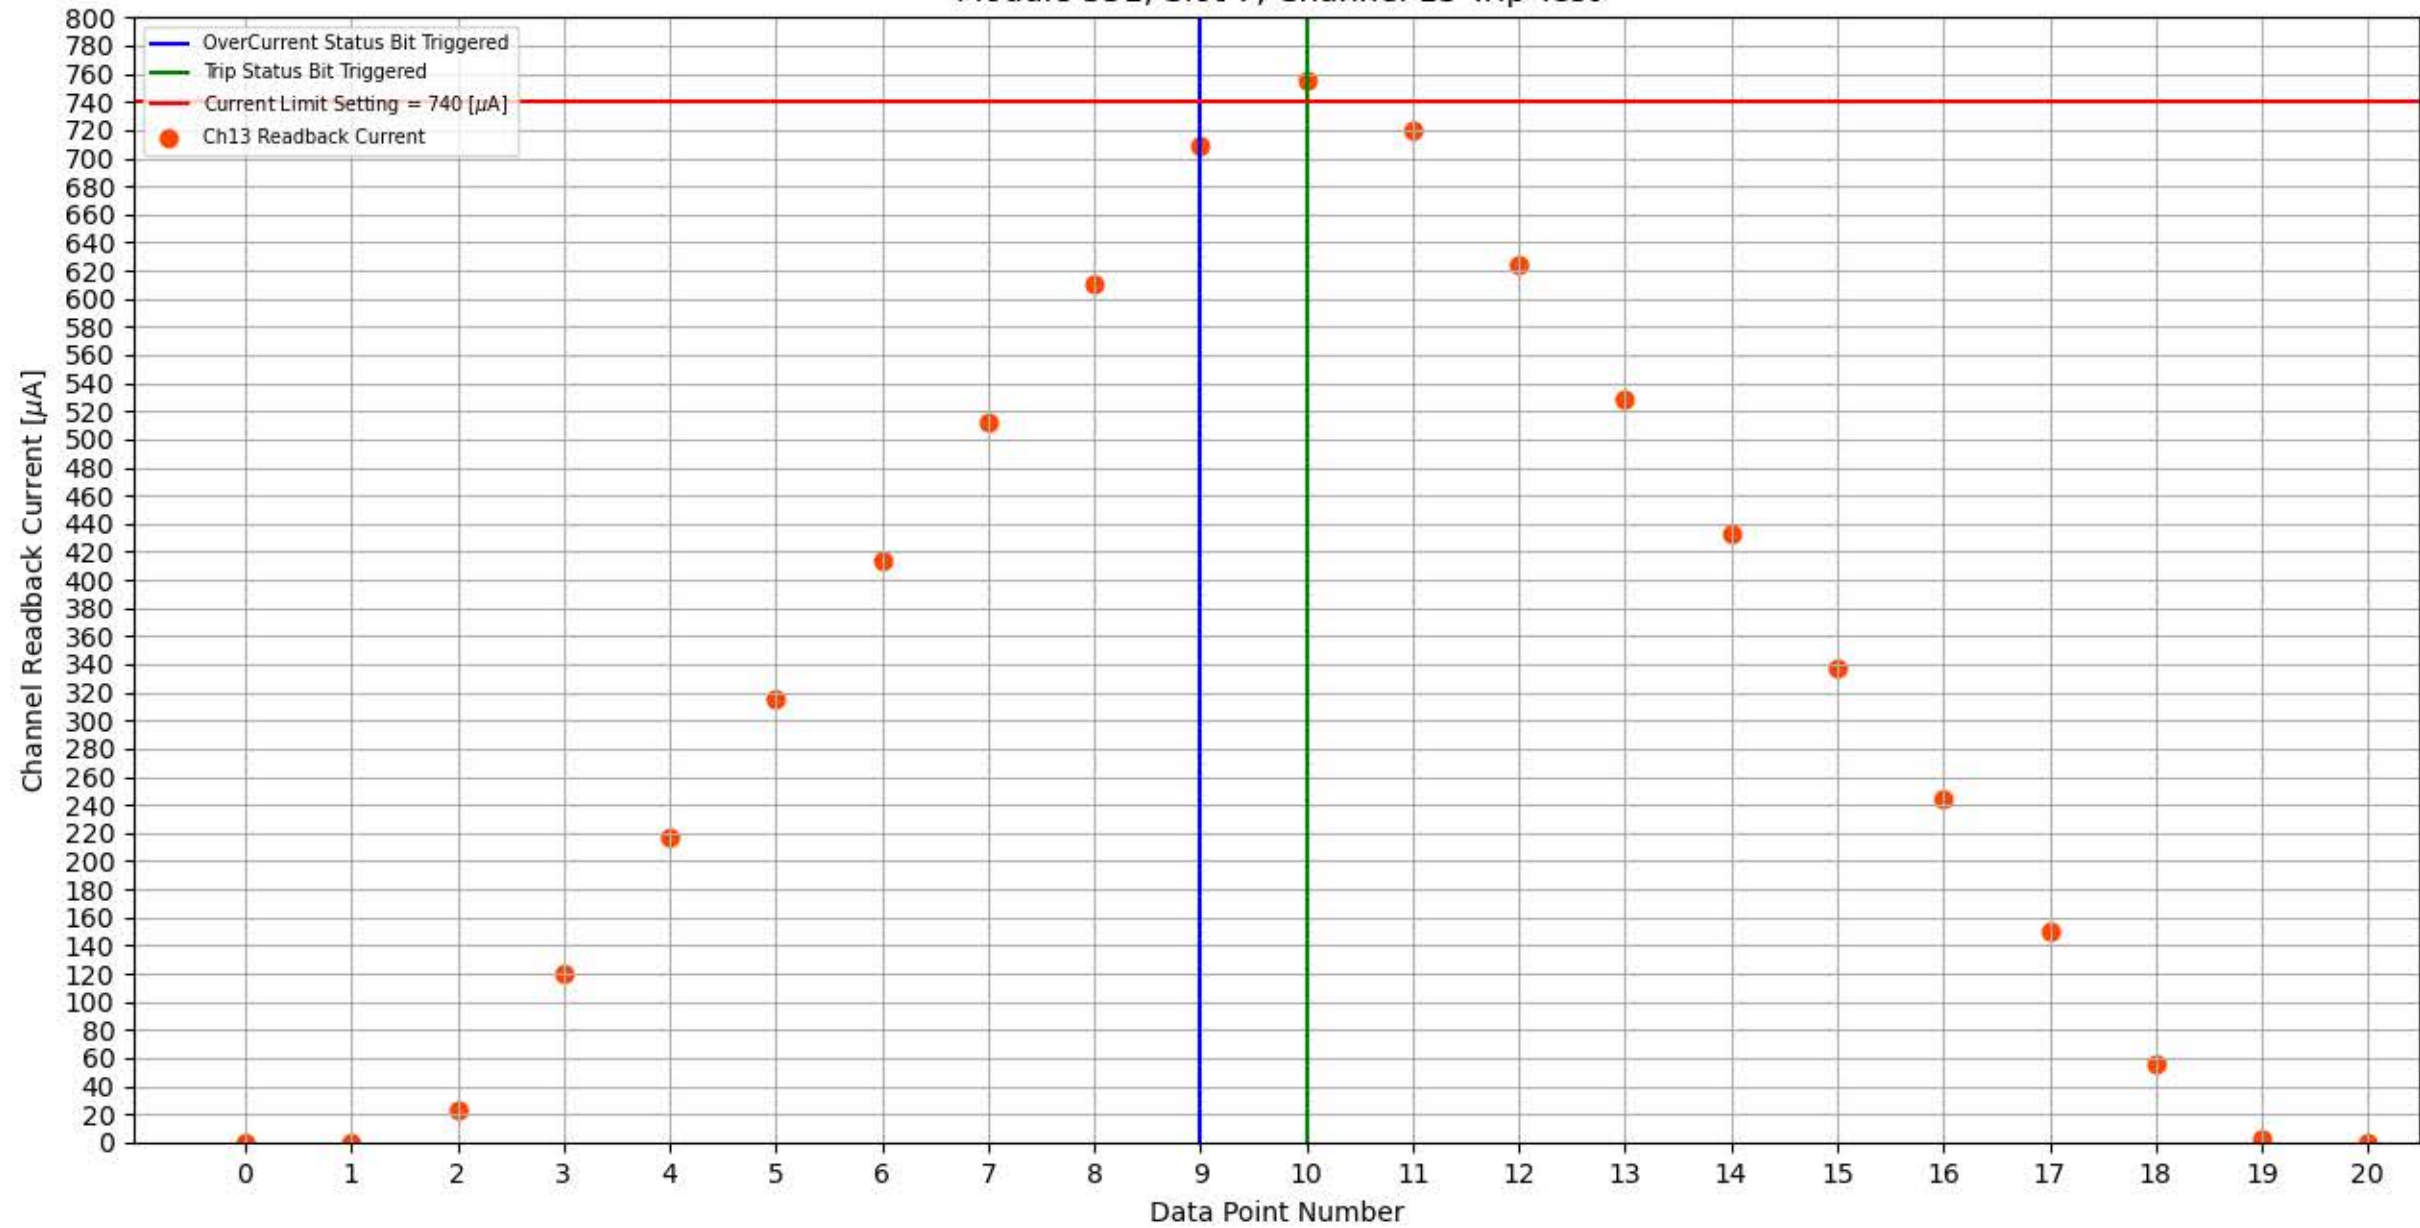

Module 351, Slot 7, Channel 14 Trip Test

Module 351, Slot 7, Channel 13 Trip Test