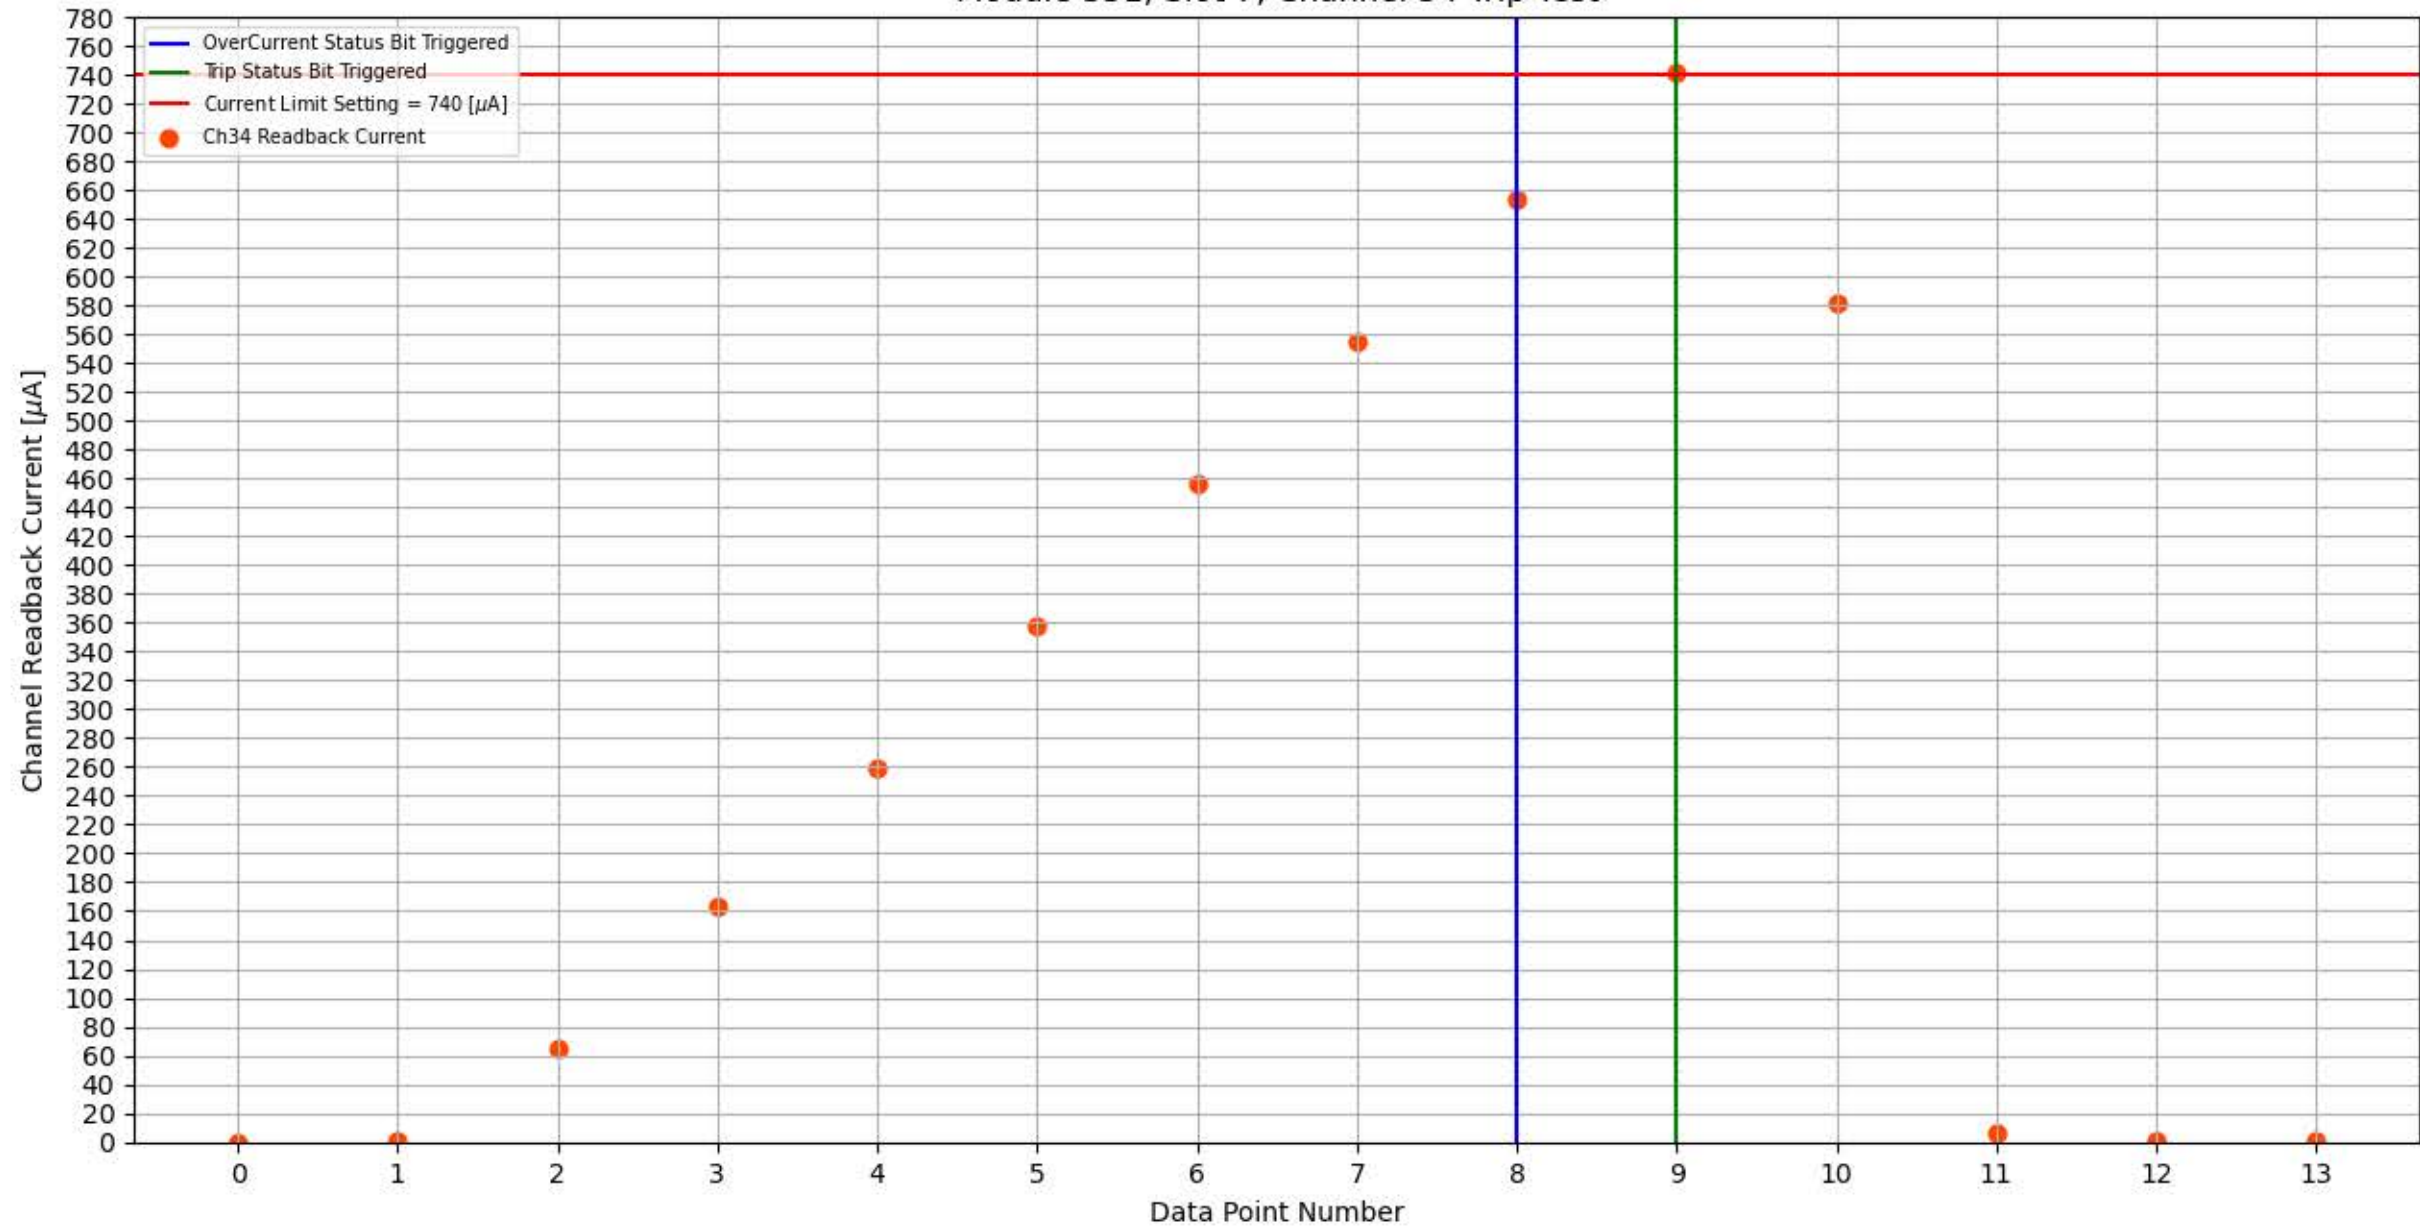

Module 351, Slot 7, Channel 35 Trip Test

Module 351, Slot 7, Channel 34 Trip Test