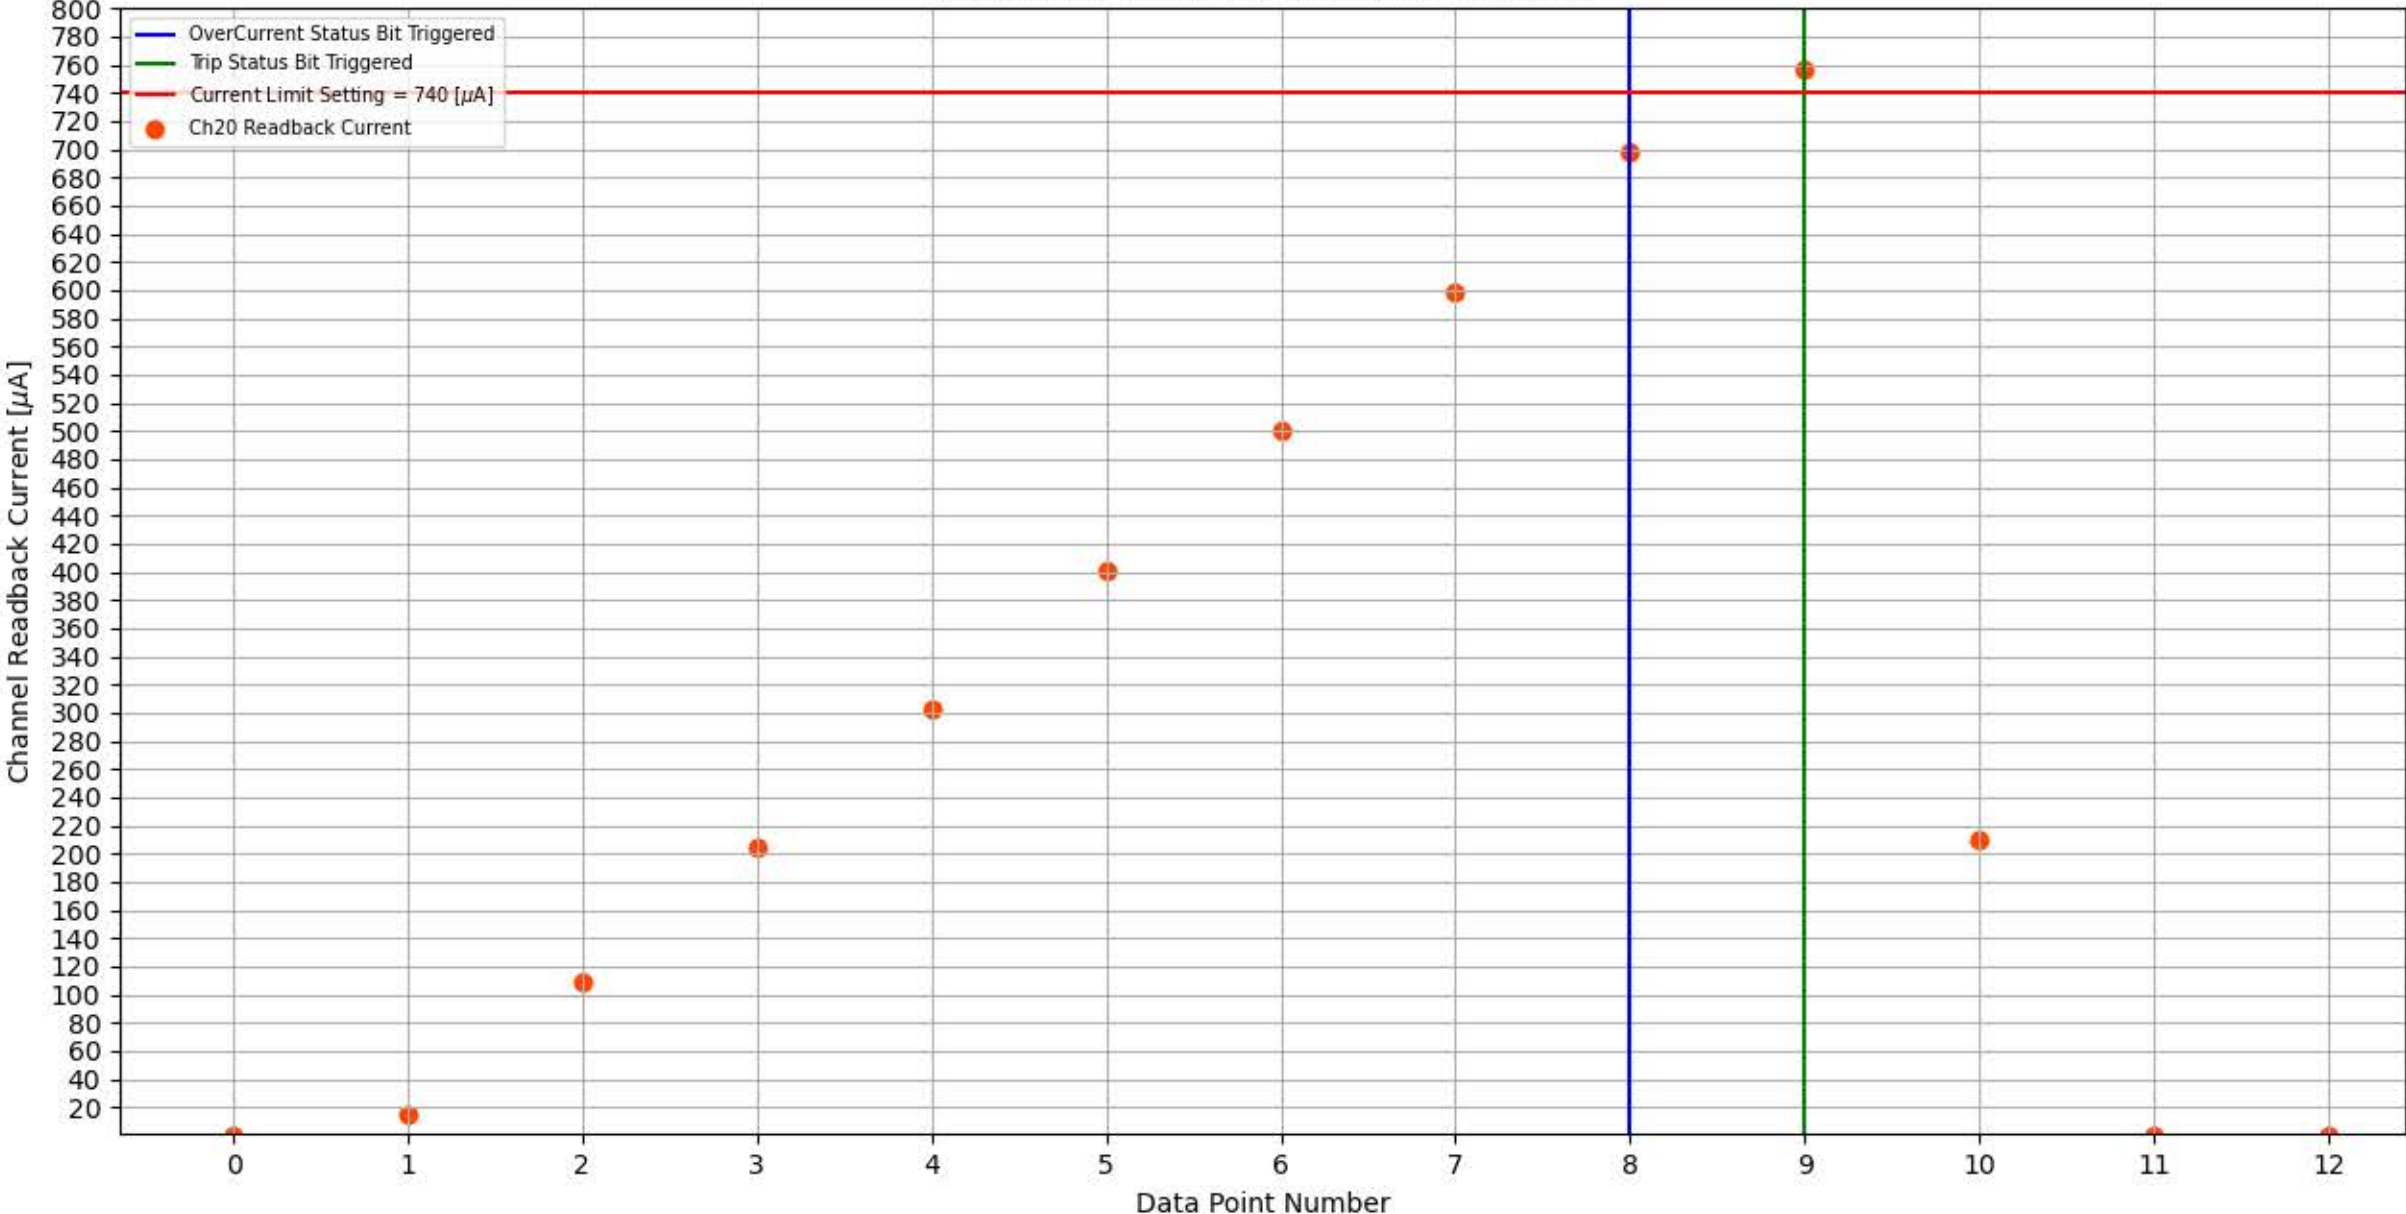

Module 351, Slot 7, Channel 17 Trip Test

Module 351, Slot 7, Channel 18 Trip Test

Module 351, Slot 7, Channel 19 Trip Test

Module 351, Slot 7, Channel 20 Trip Test

Module 351, Slot 7, Channel 21 Trip Test