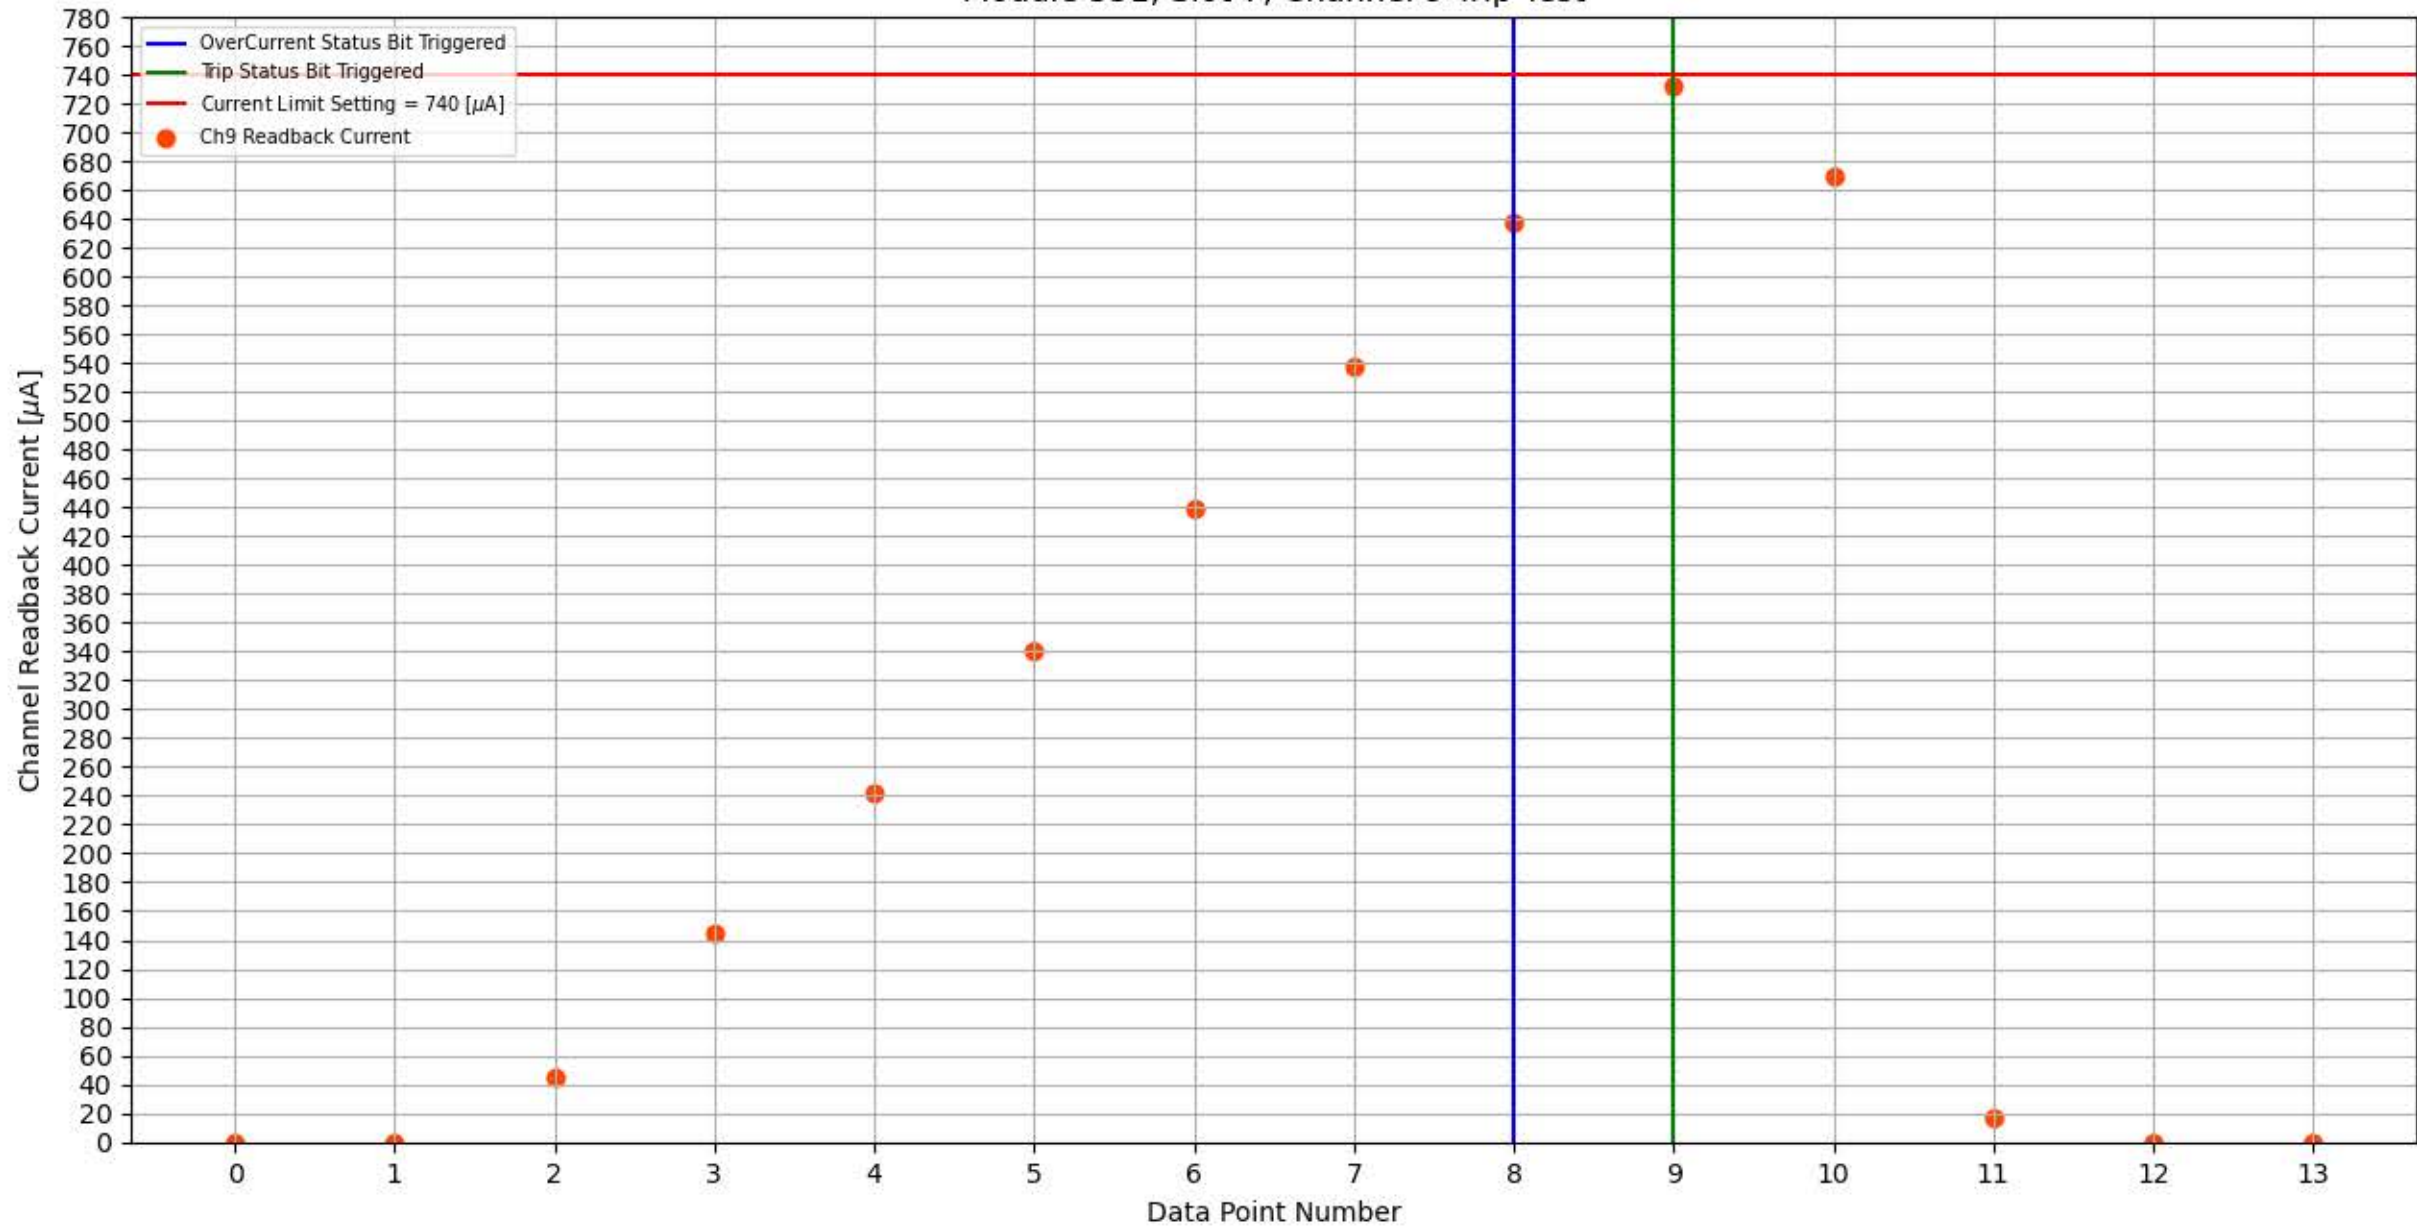

Module 351, Slot 7, Channel 6 Trip Test

Module 351, Slot 7, Channel 7 Trip Test

Module 351, Slot 7, Channel 8 Trip Test

Module 351, Slot 7, Channel 9 Trip Test

Module 351, Slot 7, Channel 10 Trip Test

Module 351, Slot 7, Channel 11 Trip Test