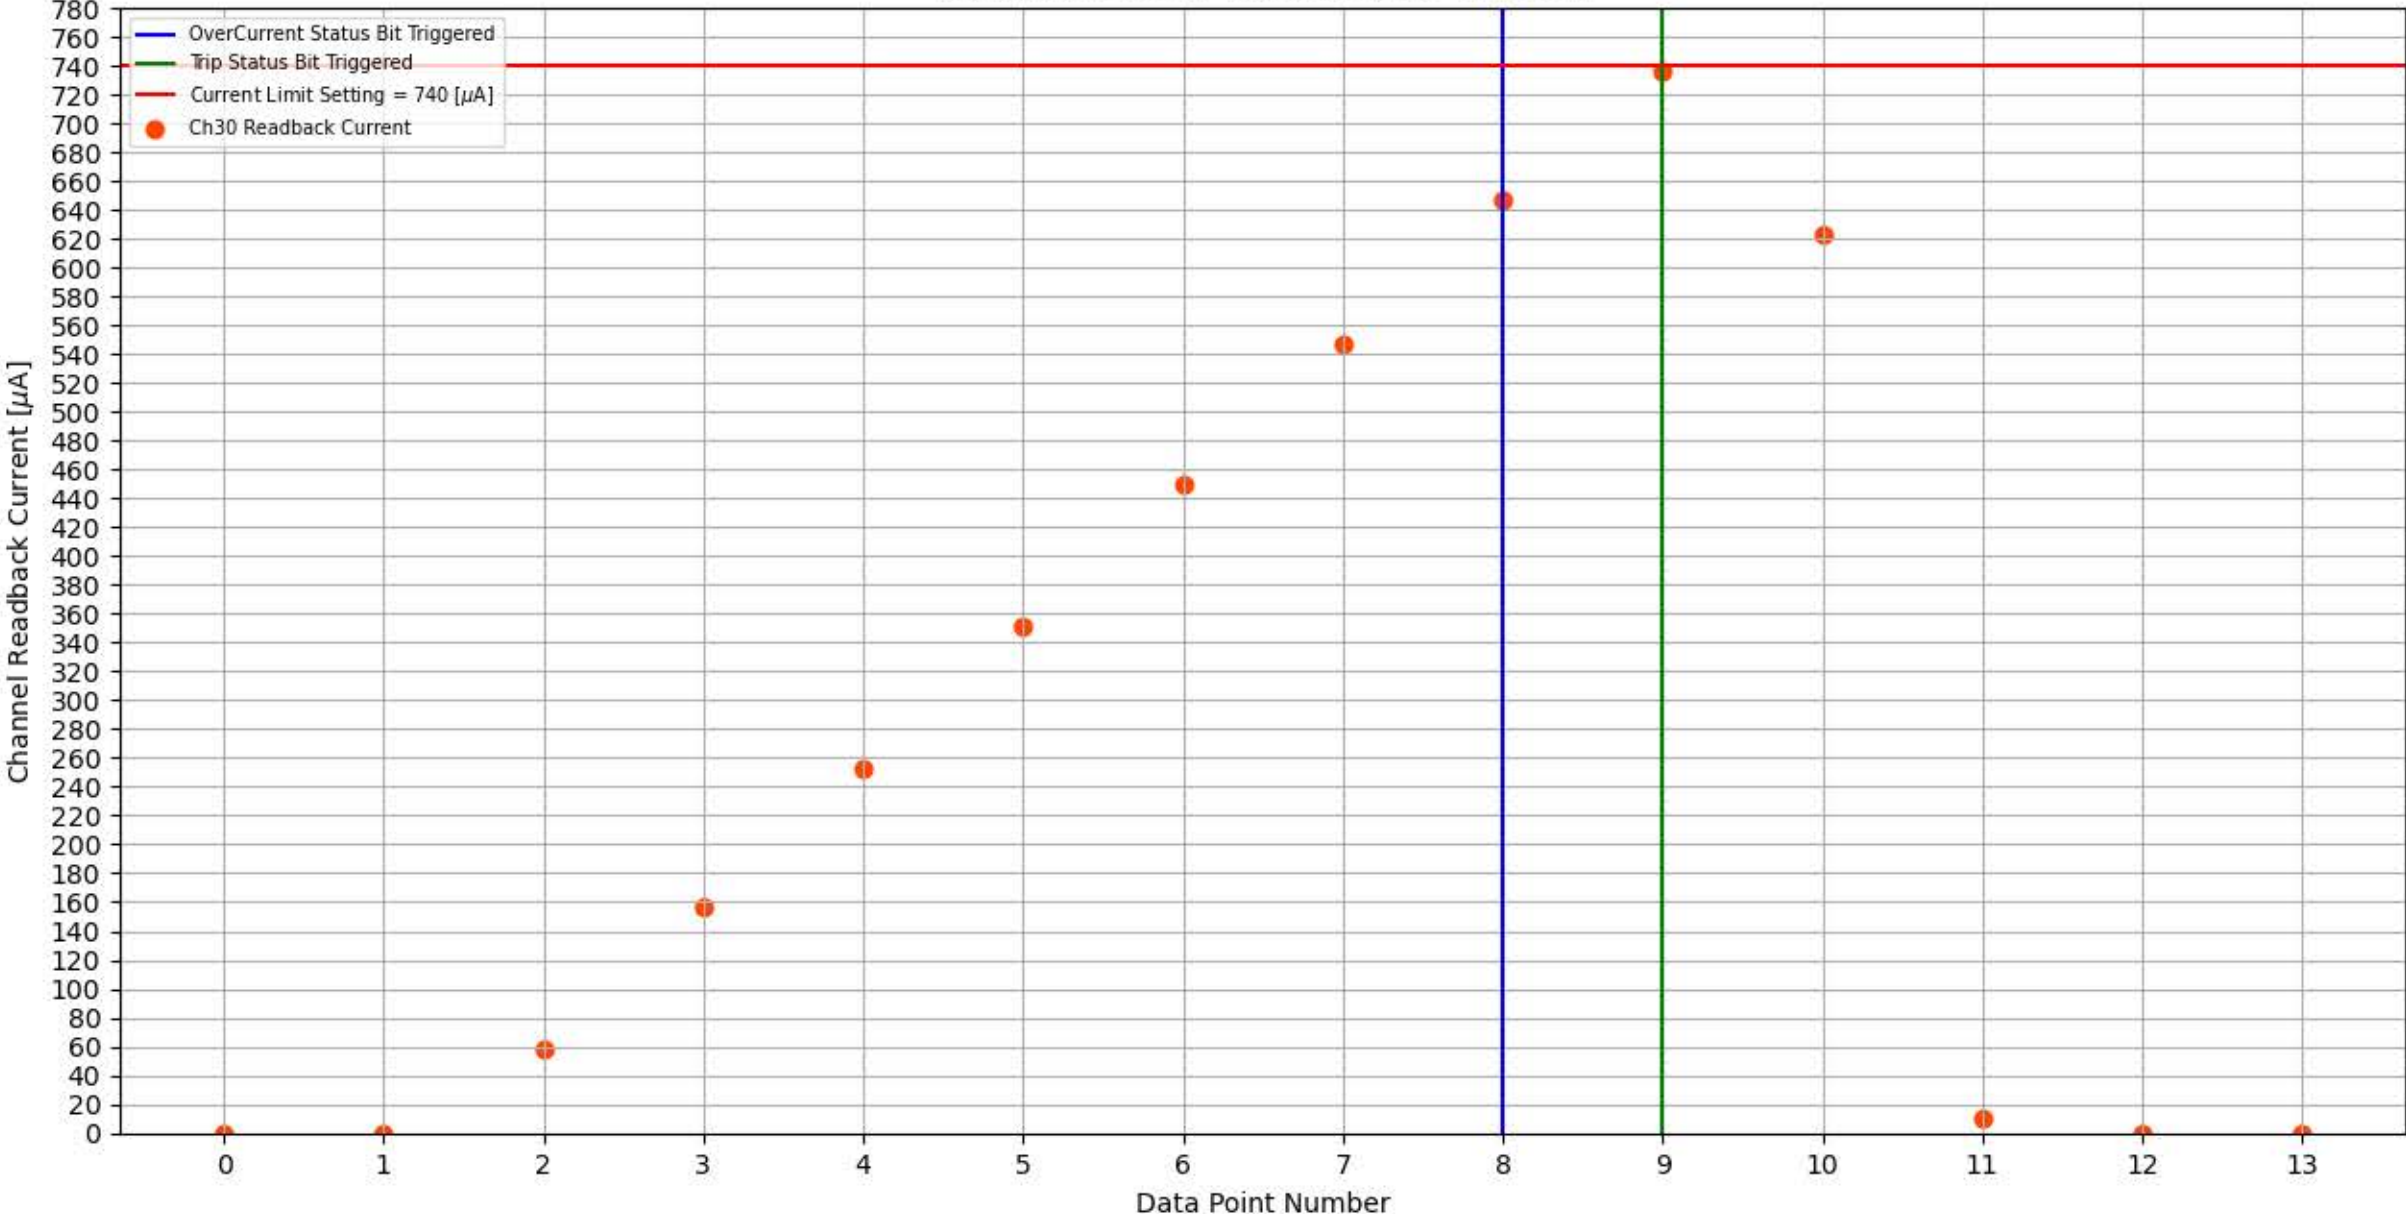

Module 351, Slot 7, Channel 27 Trip Test

Module 351, Slot 7, Channel 28 Trip Test

Module 351, Slot 7, Channel 29 Trip Test

Module 351, Slot 7, Channel 30 Trip Test

Module 351, Slot 7, Channel 31 Trip Test