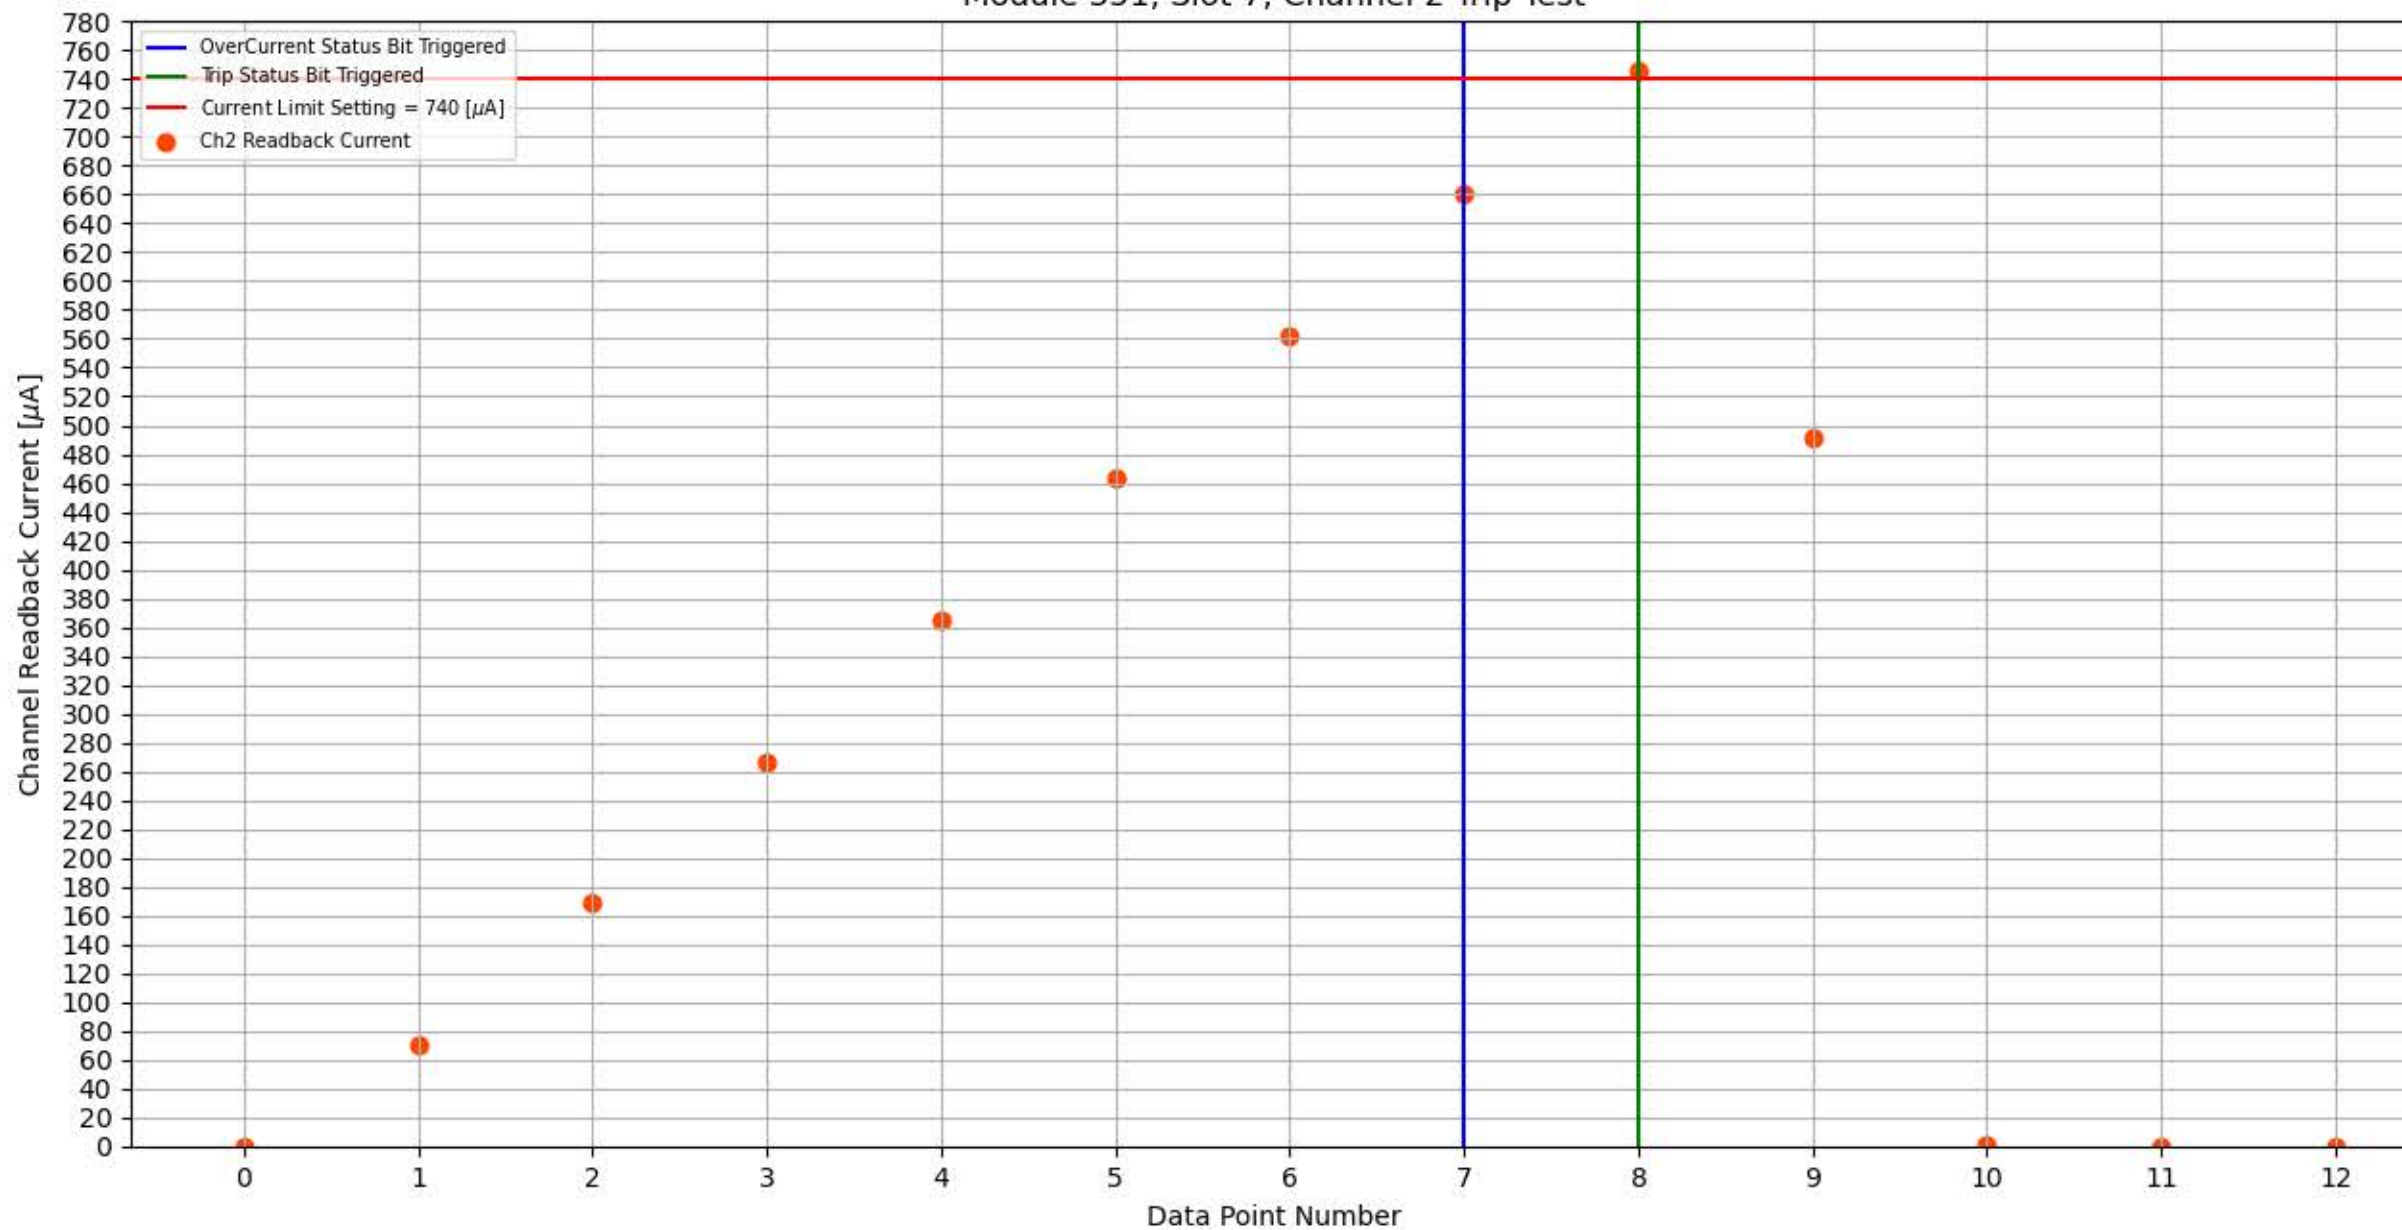

Module 351, Slot 7, Channel 0 Trip Test

Module 351, Slot 7, Channel 1 Trip Test

Module 351, Slot 7, Channel 2 Trip Test

Module 351, Slot 7, Channel 3 Trip Test

Module 351, Slot 7, Channel 4 Trip Test

Module 351, Slot 7, Channel 5 Trip Test

Module 351, Slot 7, Channel 6 Trip Test

Module 351, Slot 7, Channel 7 Trip Test

Module 351, Slot 7, Channel 8 Trip Test

Module 351, Slot 7, Channel 9 Trip Test

Module 351, Slot 7, Channel 10 Trip Test

Module 351, Slot 7, Channel 11 Trip Test