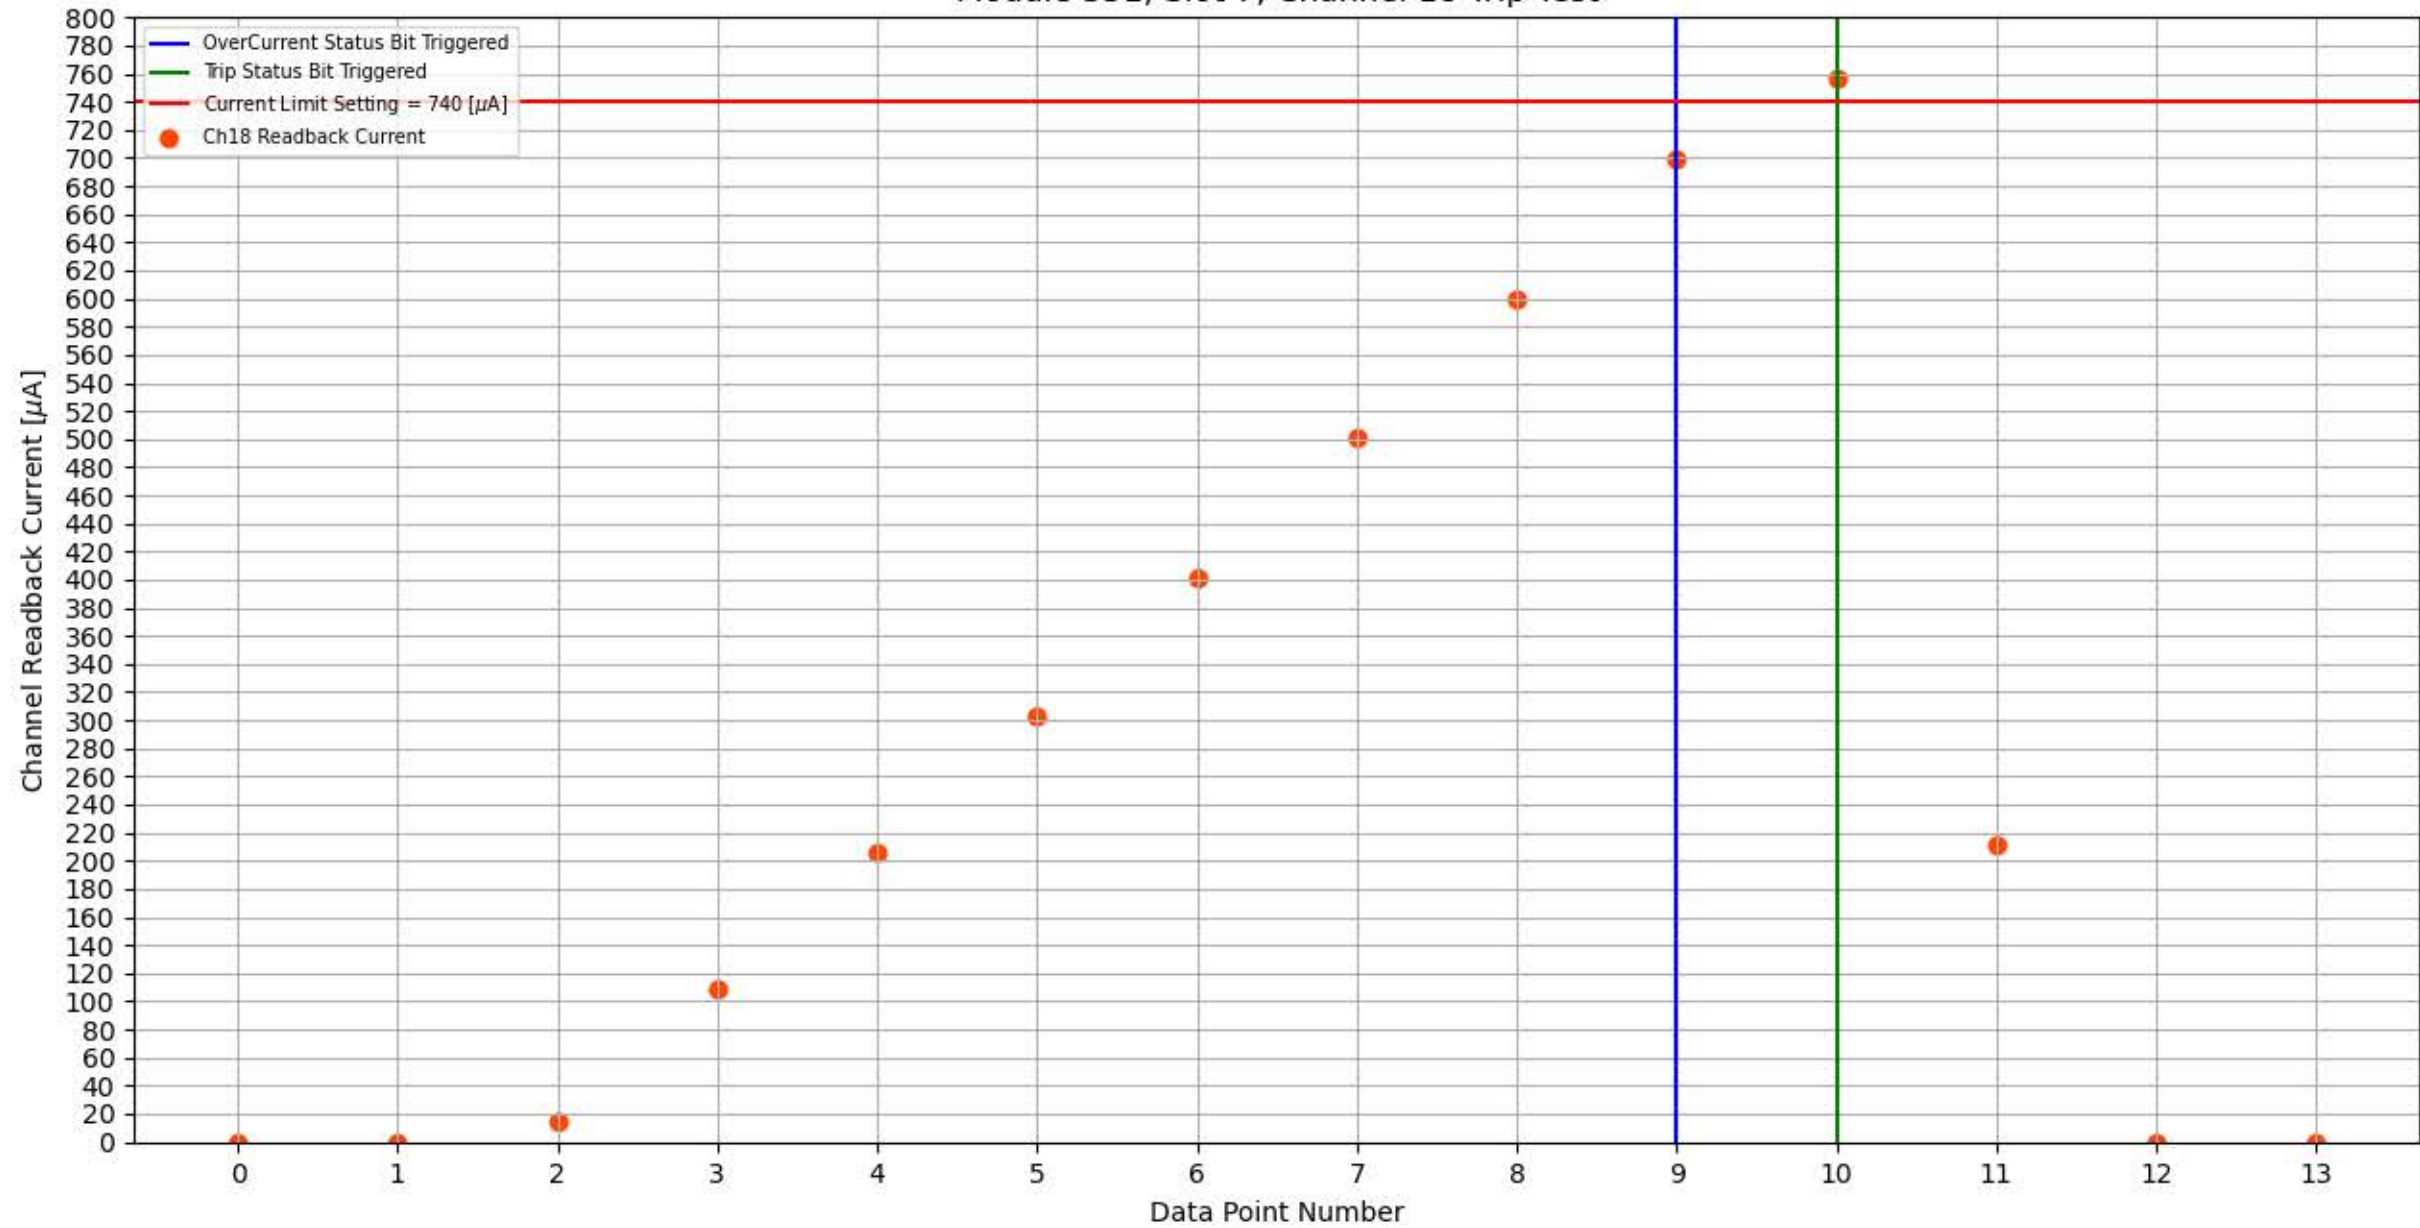

Module 351, Slot 7, Channel 19 Trip Test

Module 351, Slot 7, Channel 18 Trip Test