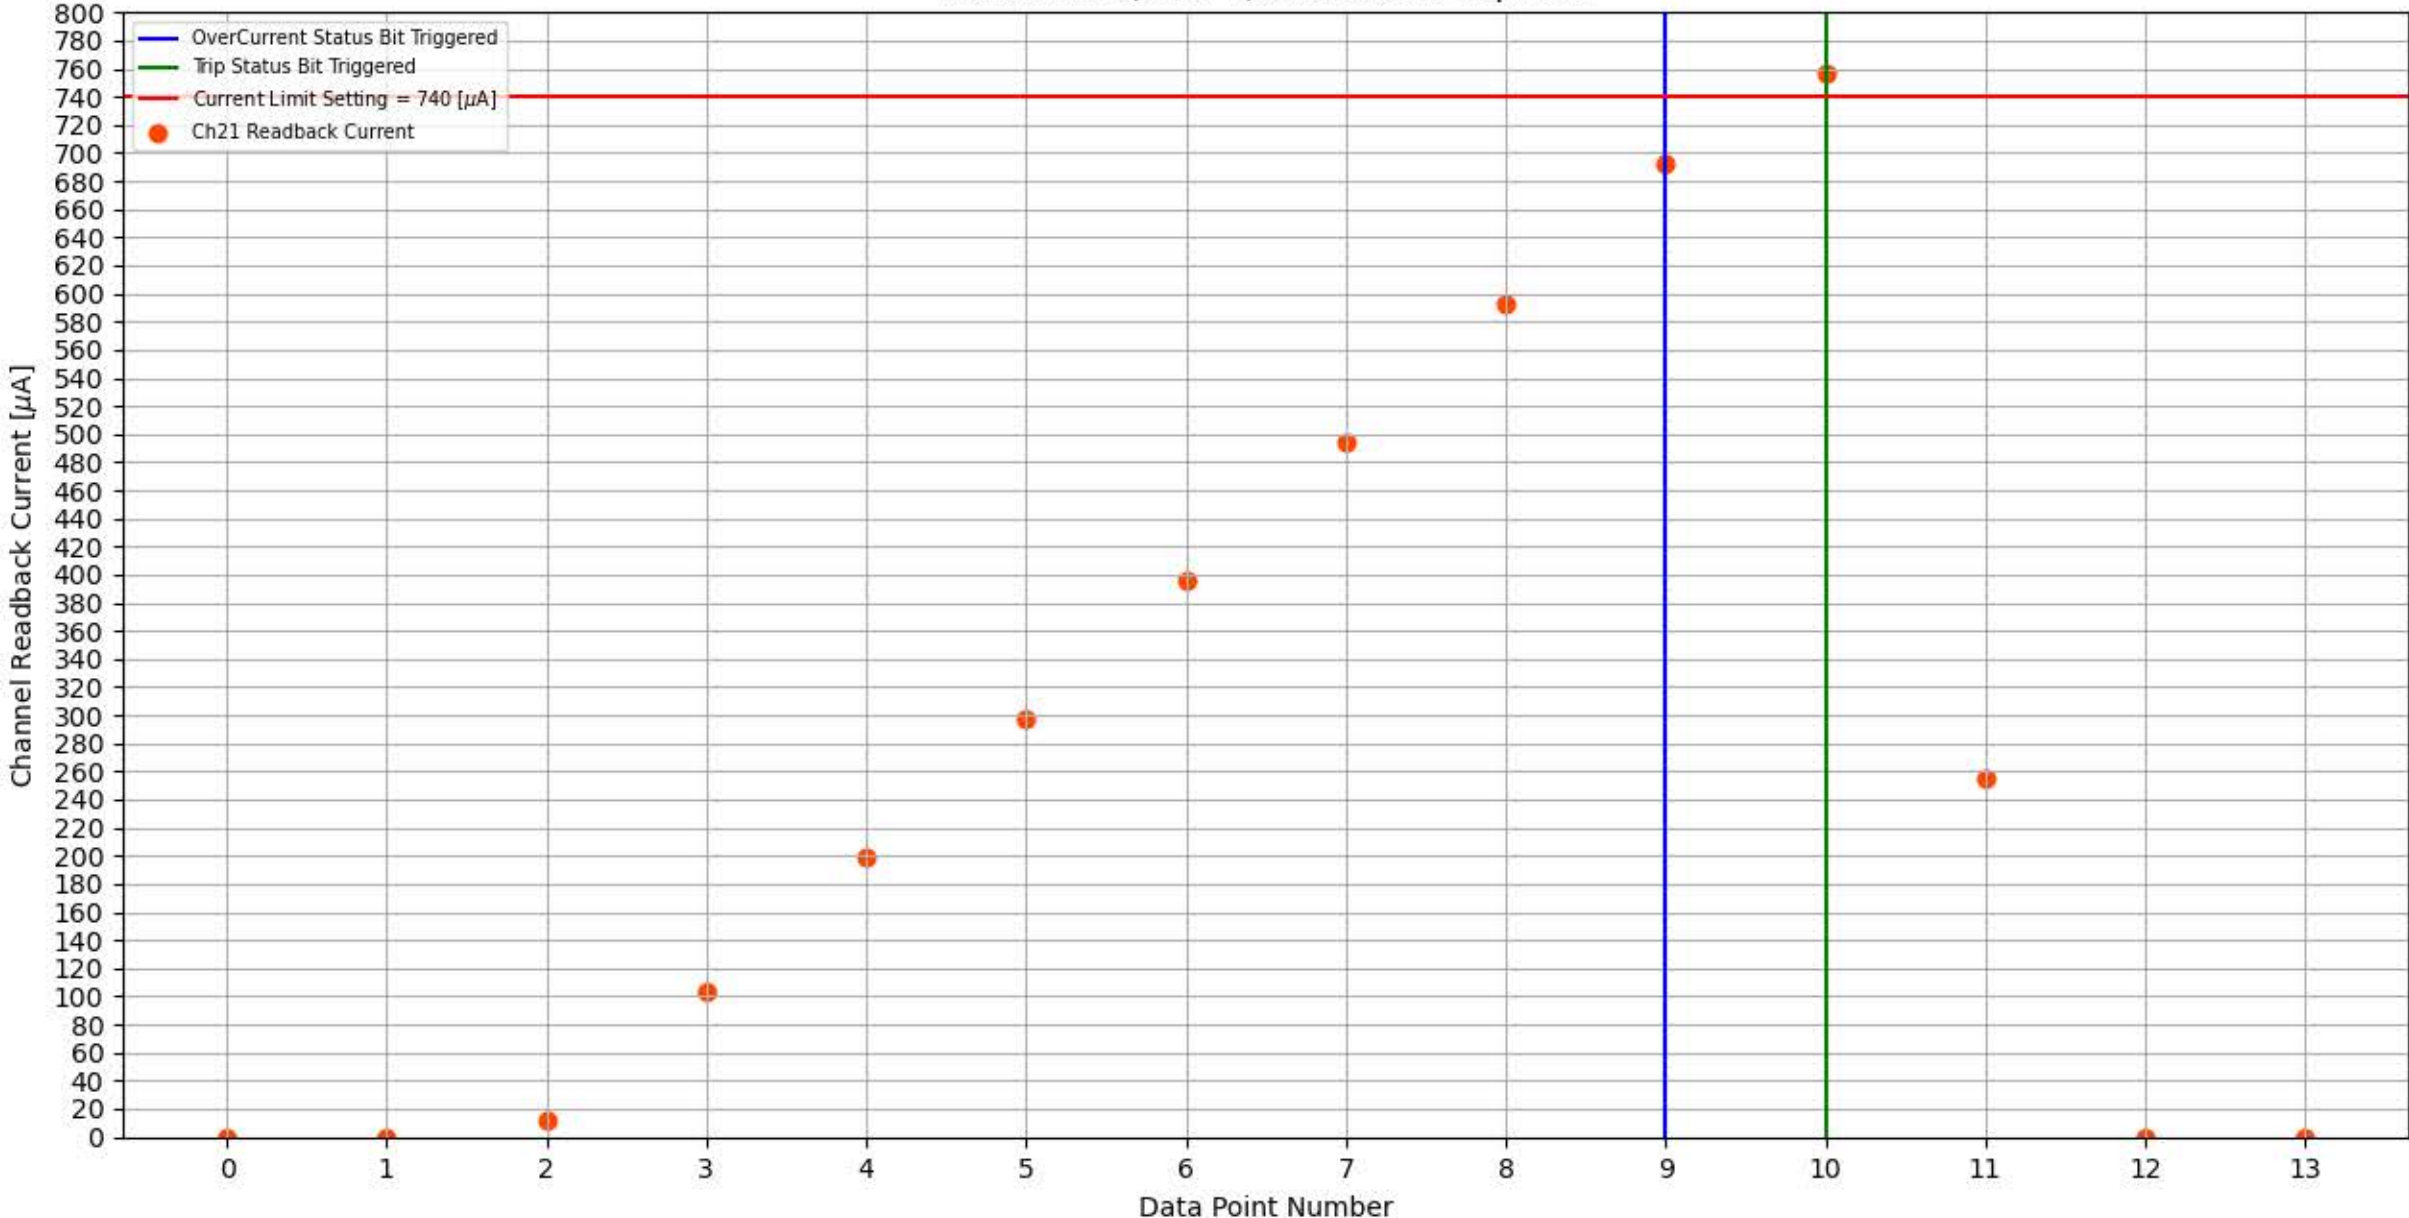

Module 351, Slot 7, Channel 17 Trip Test

Module 351, Slot 7, Channel 18 Trip Test

Module 351, Slot 7, Channel 19 Trip Test

Module 351, Slot 7, Channel 20 Trip Test

Module 351, Slot 7, Channel 21 Trip Test