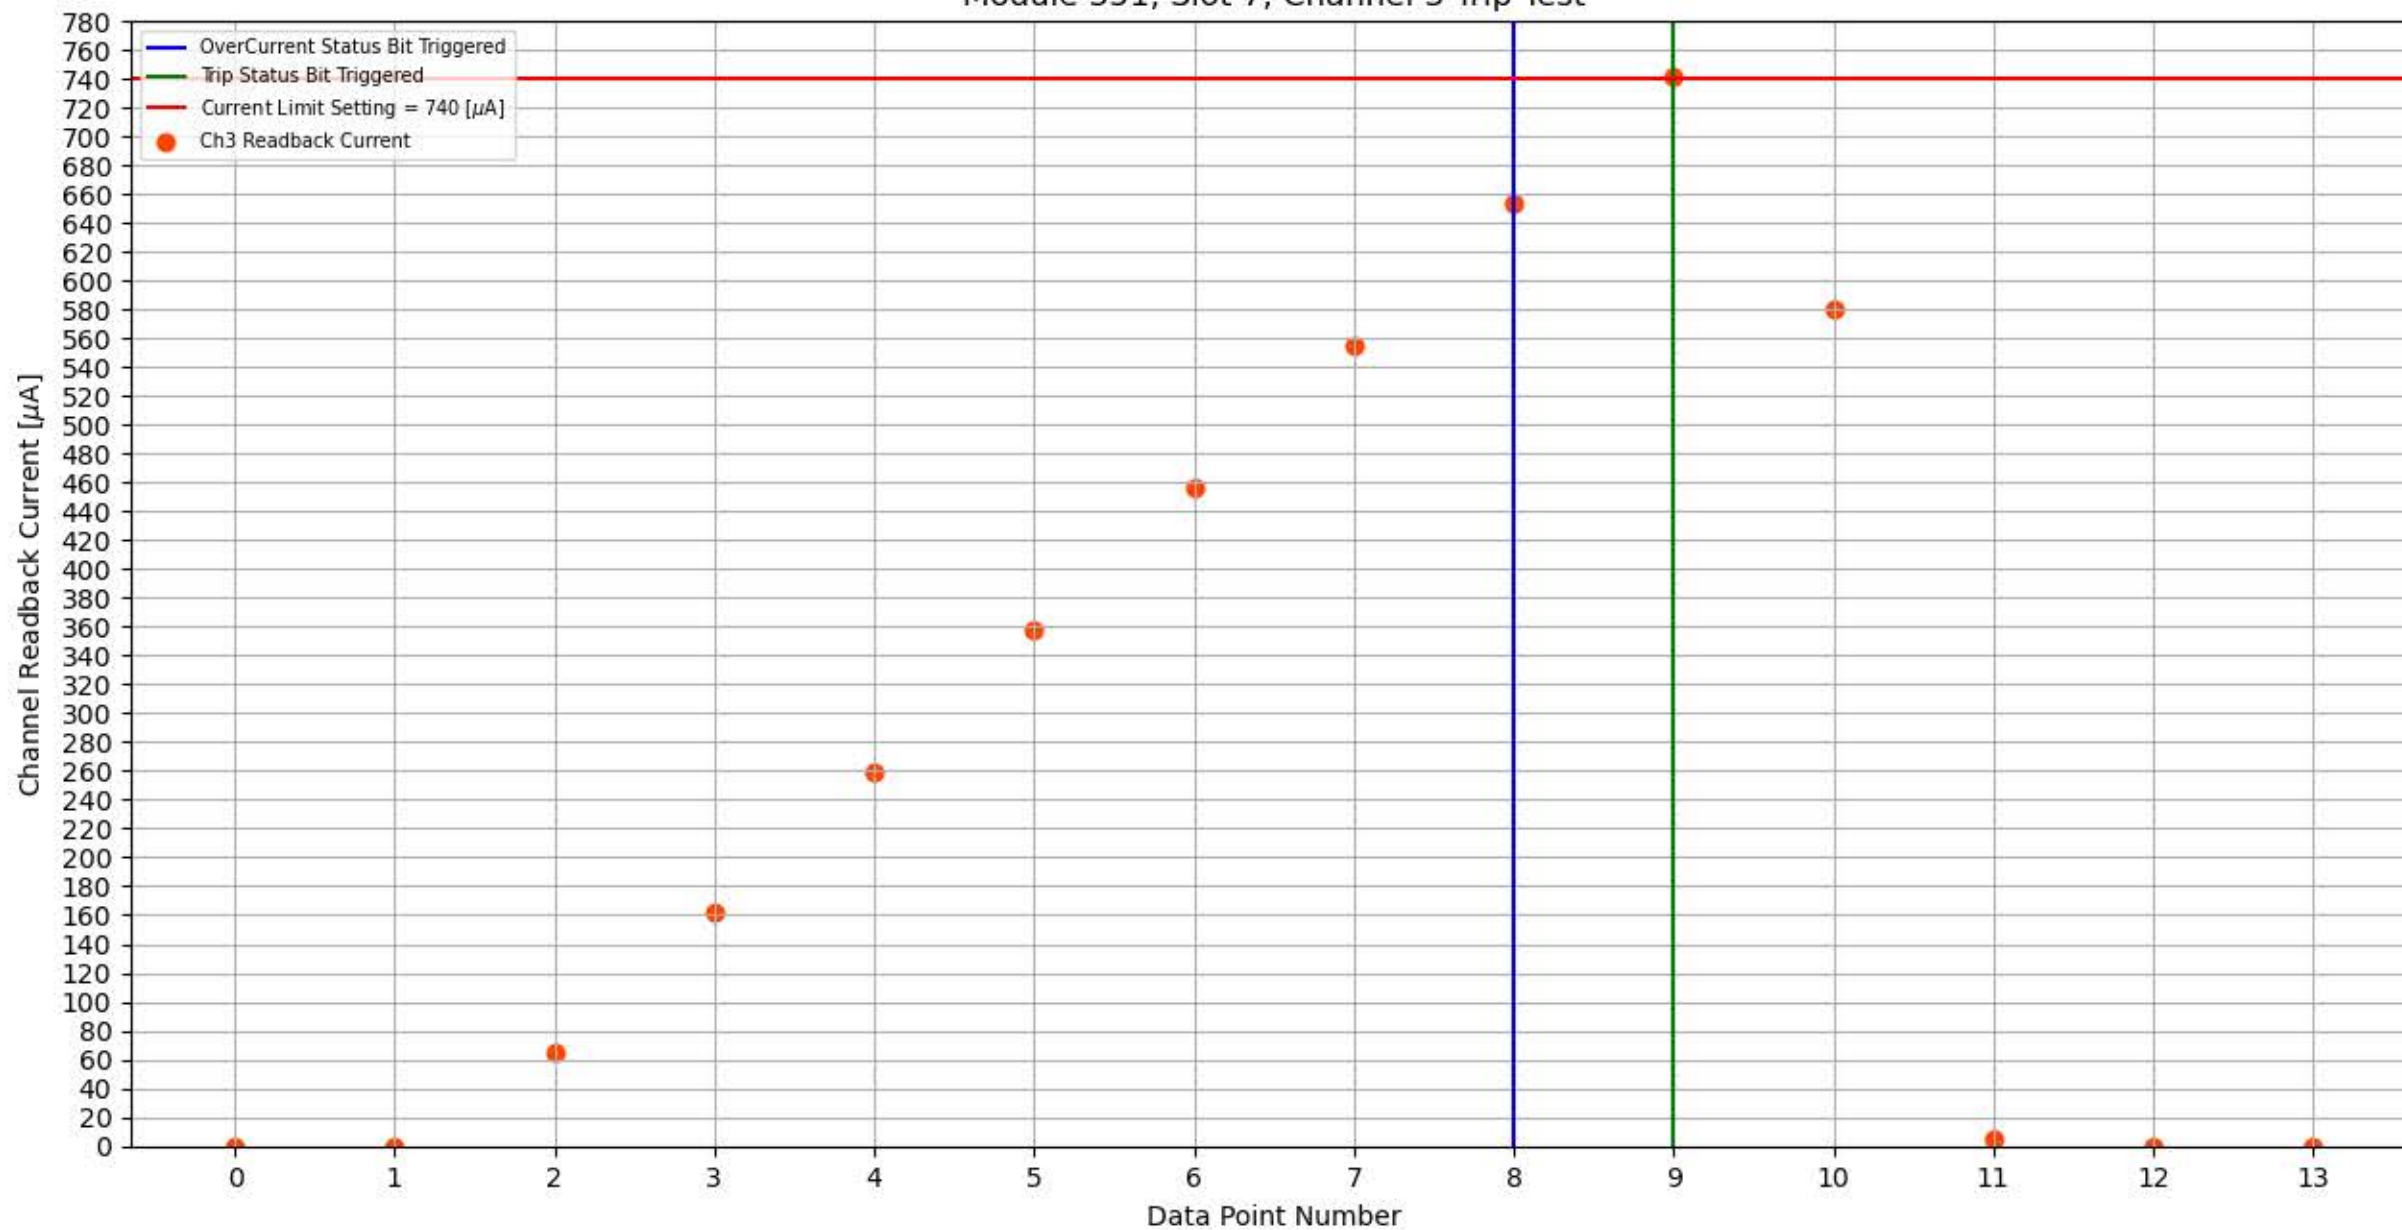

Module 351, Slot 7, Channel 0 Trip Test

Module 351, Slot 7, Channel 1 Trip Test

Module 351, Slot 7, Channel 2 Trip Test

Module 351, Slot 7, Channel 3 Trip Test

Module 351, Slot 7, Channel 4 Trip Test

Module 351, Slot 7, Channel 5 Trip Test