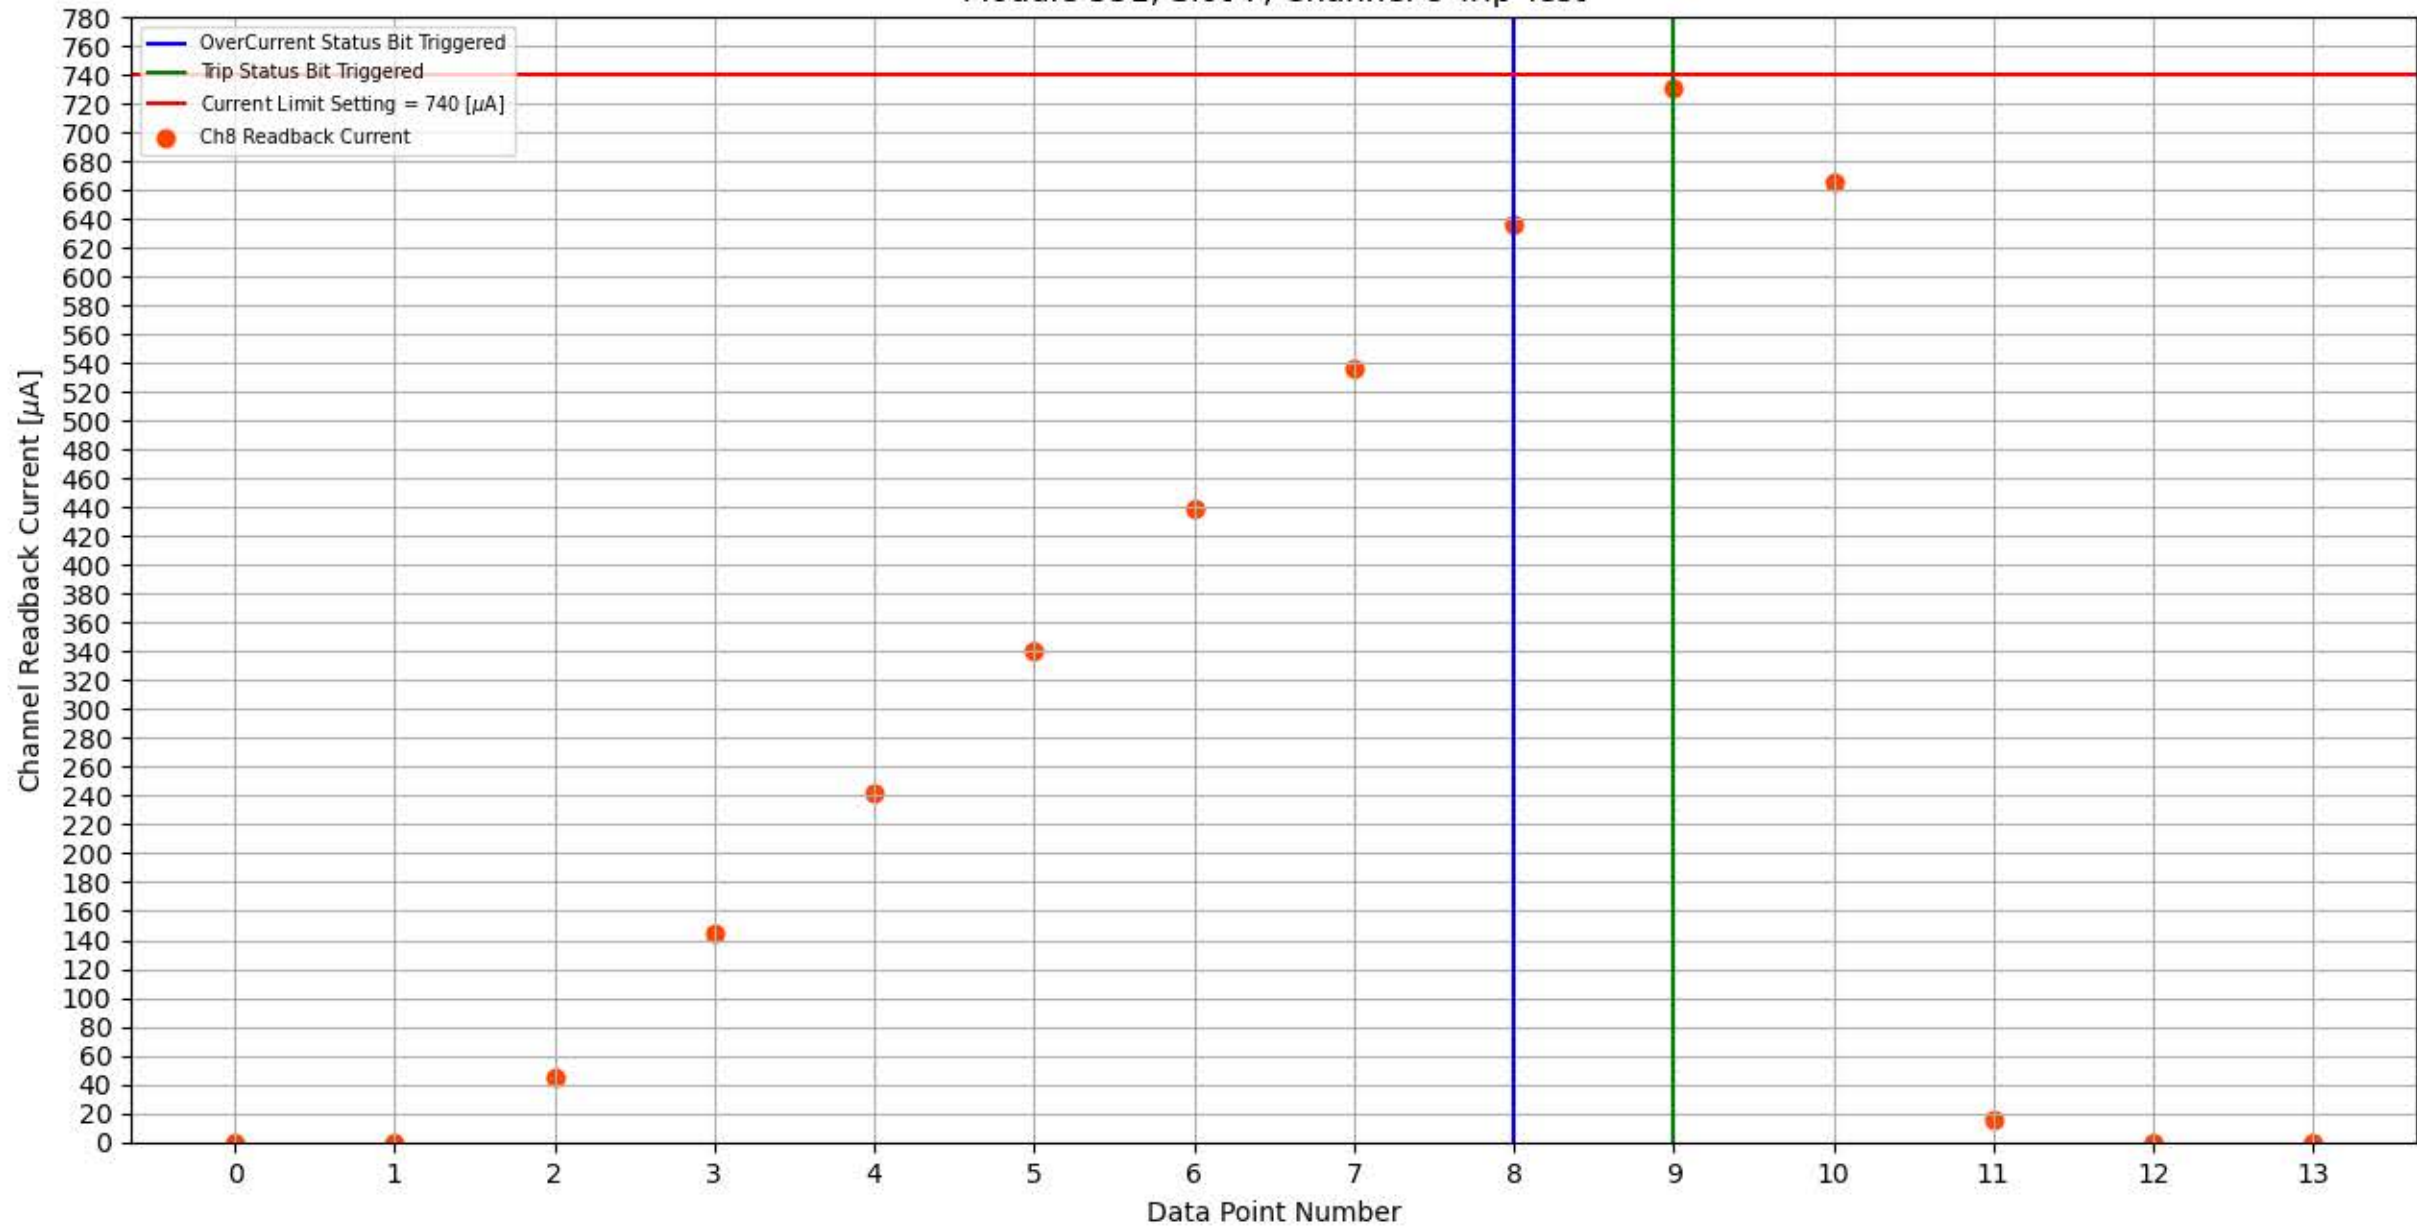

Module 351, Slot 7, Channel 6 Trip Test

Module 351, Slot 7, Channel 7 Trip Test

Module 351, Slot 7, Channel 8 Trip Test

Module 351, Slot 7, Channel 9 Trip Test

Module 351, Slot 7, Channel 10 Trip Test

Module 351, Slot 7, Channel 11 Trip Test