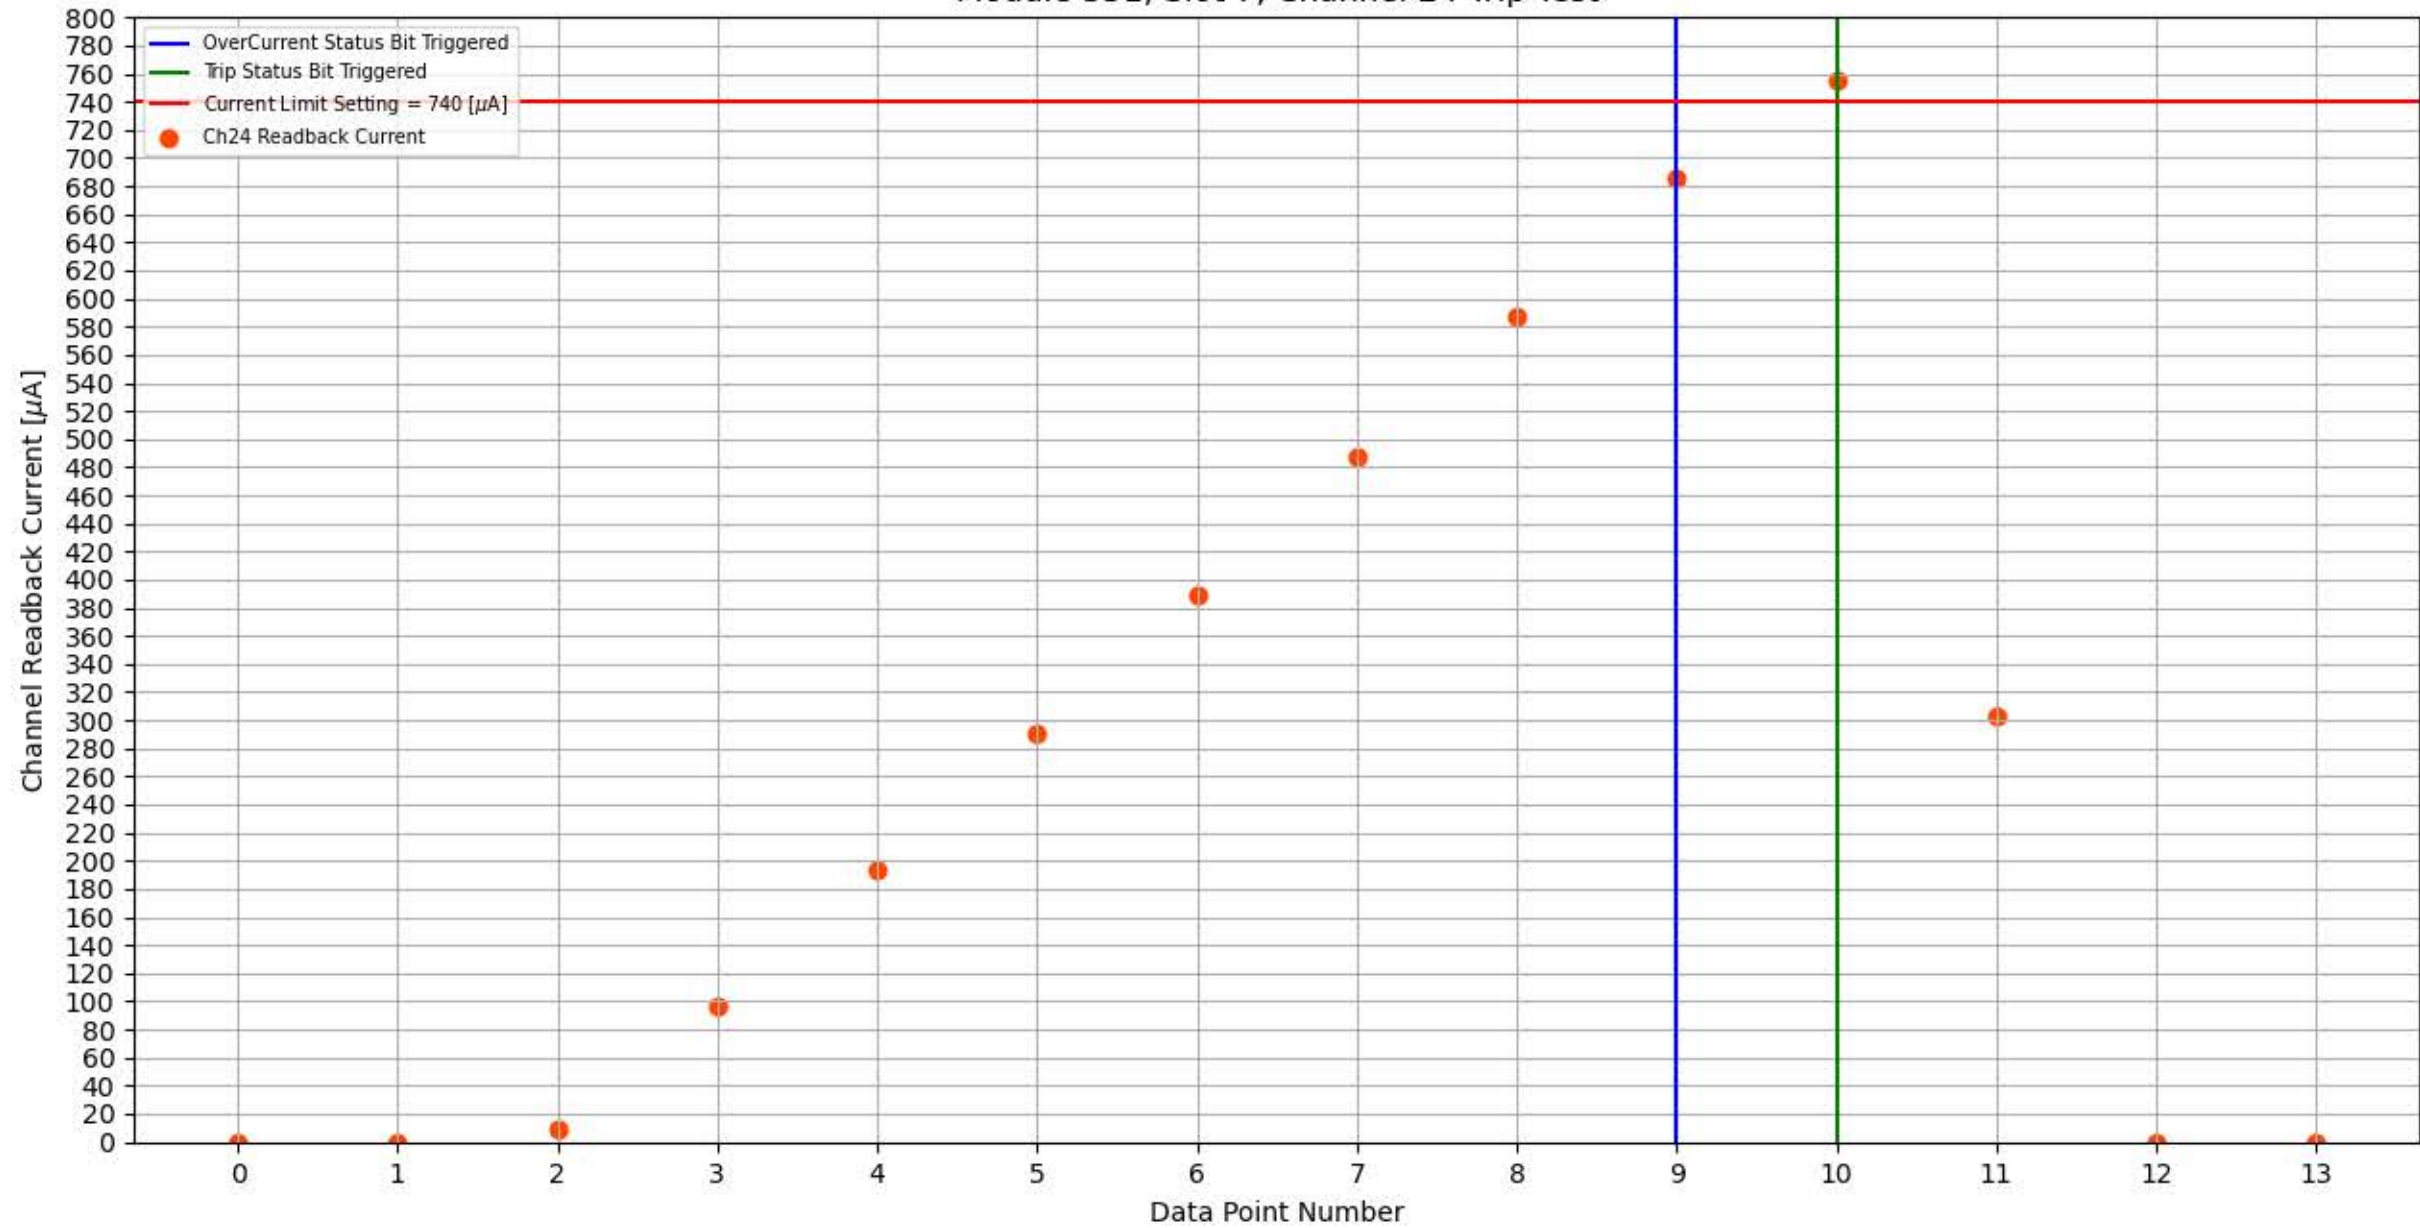

Module 351, Slot 7, Channel 25 Trip Test

Module 351, Slot 7, Channel 24 Trip Test