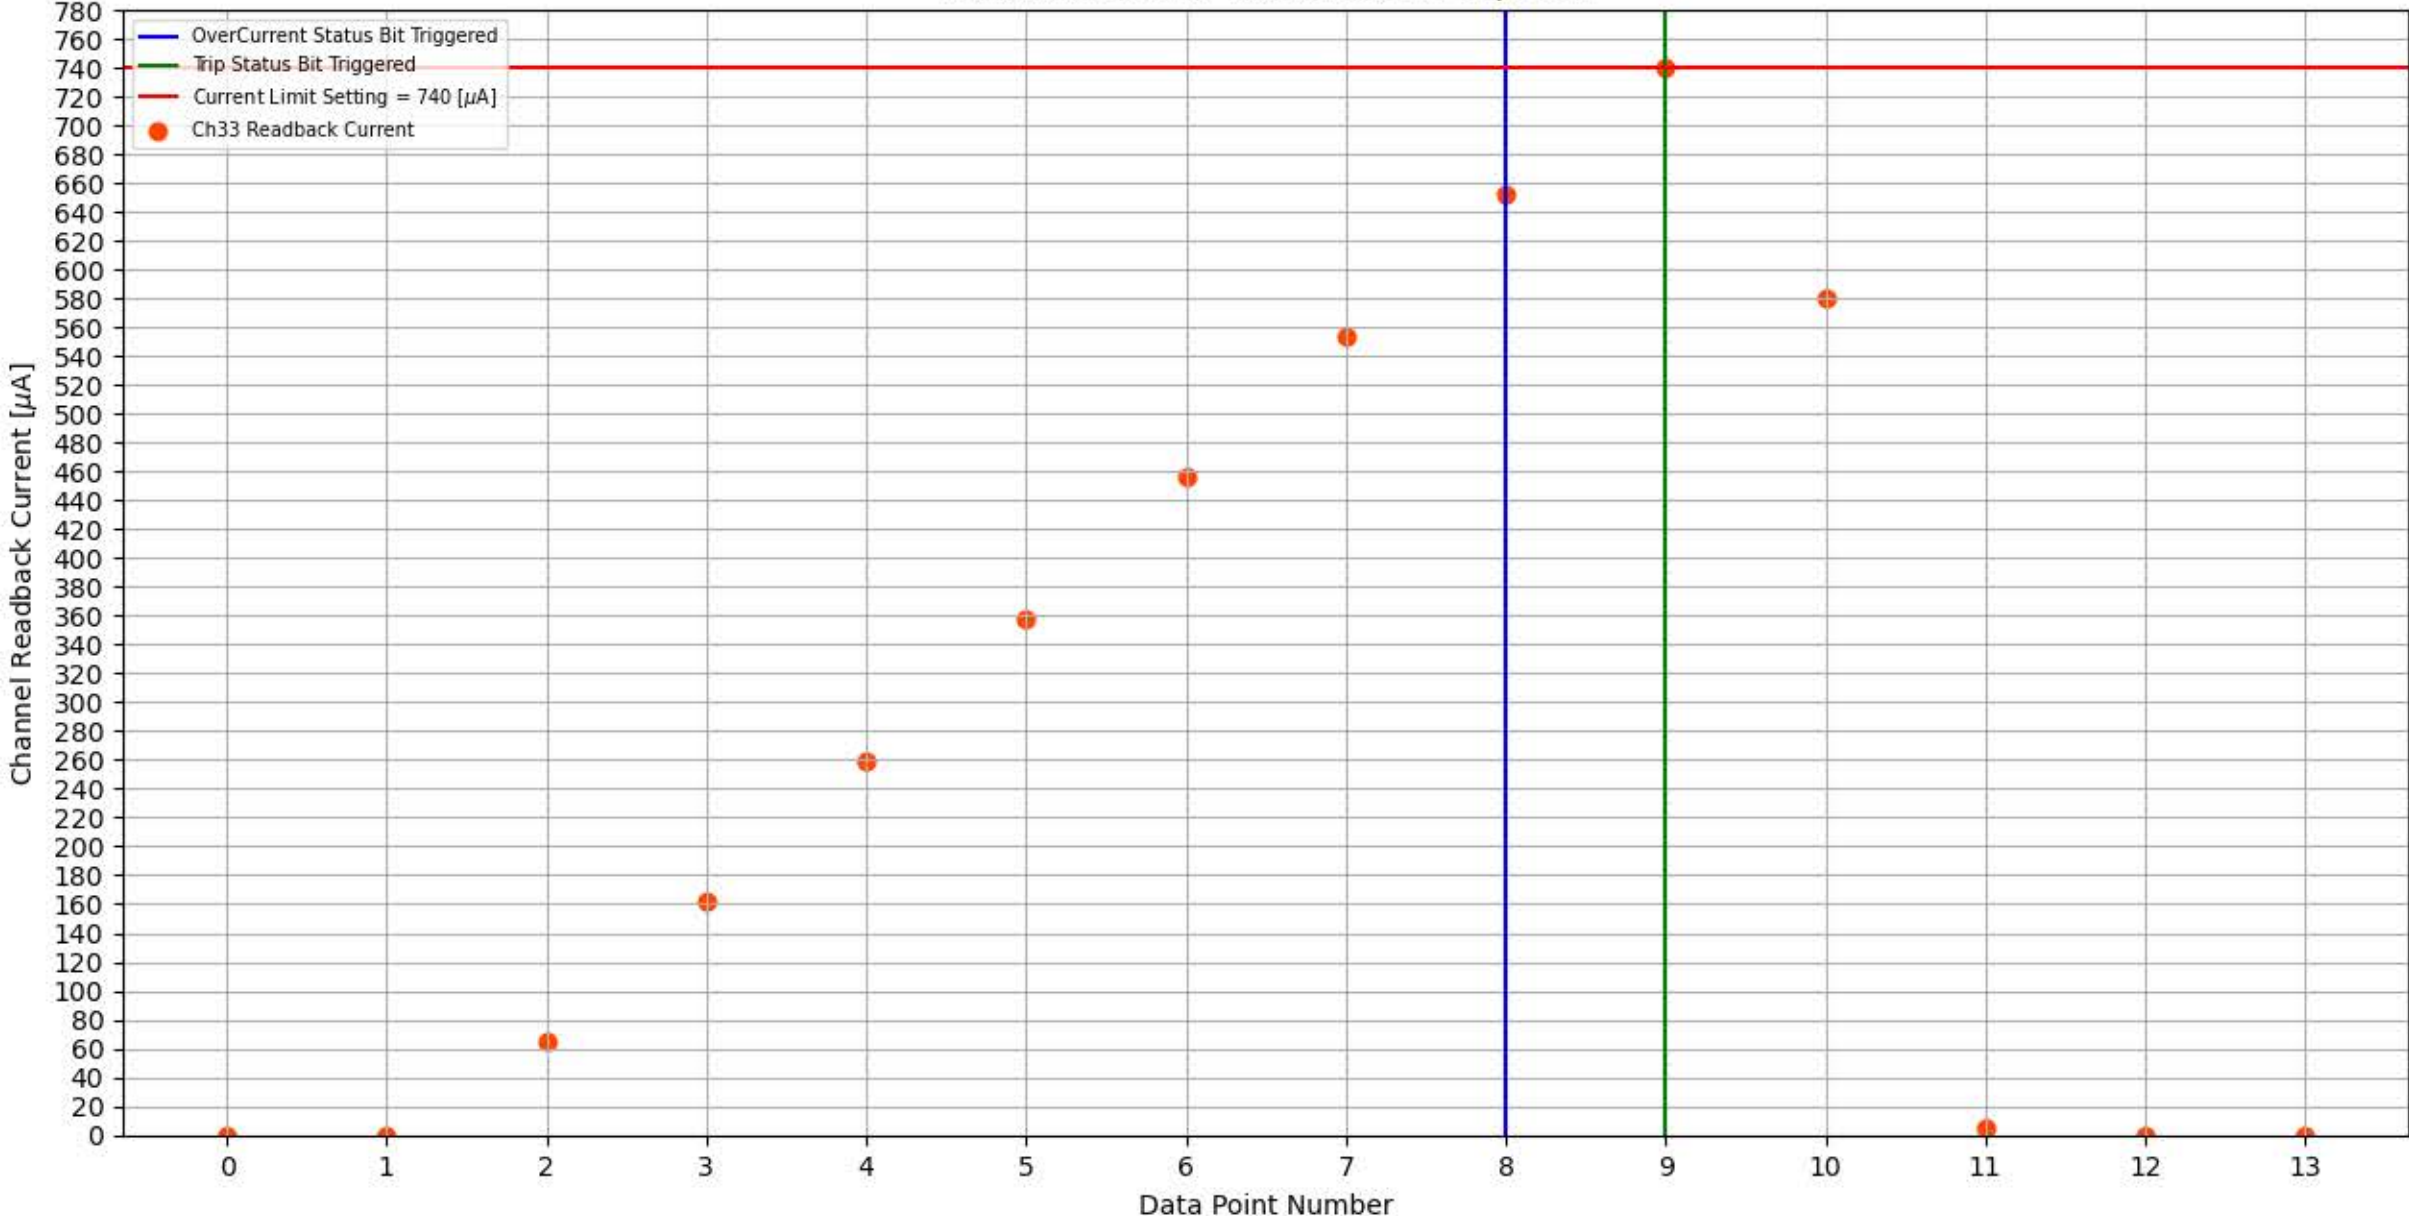

Module 351, Slot 7, Channel 34 Trip Test

Module 351, Slot 7, Channel 33 Trip Test