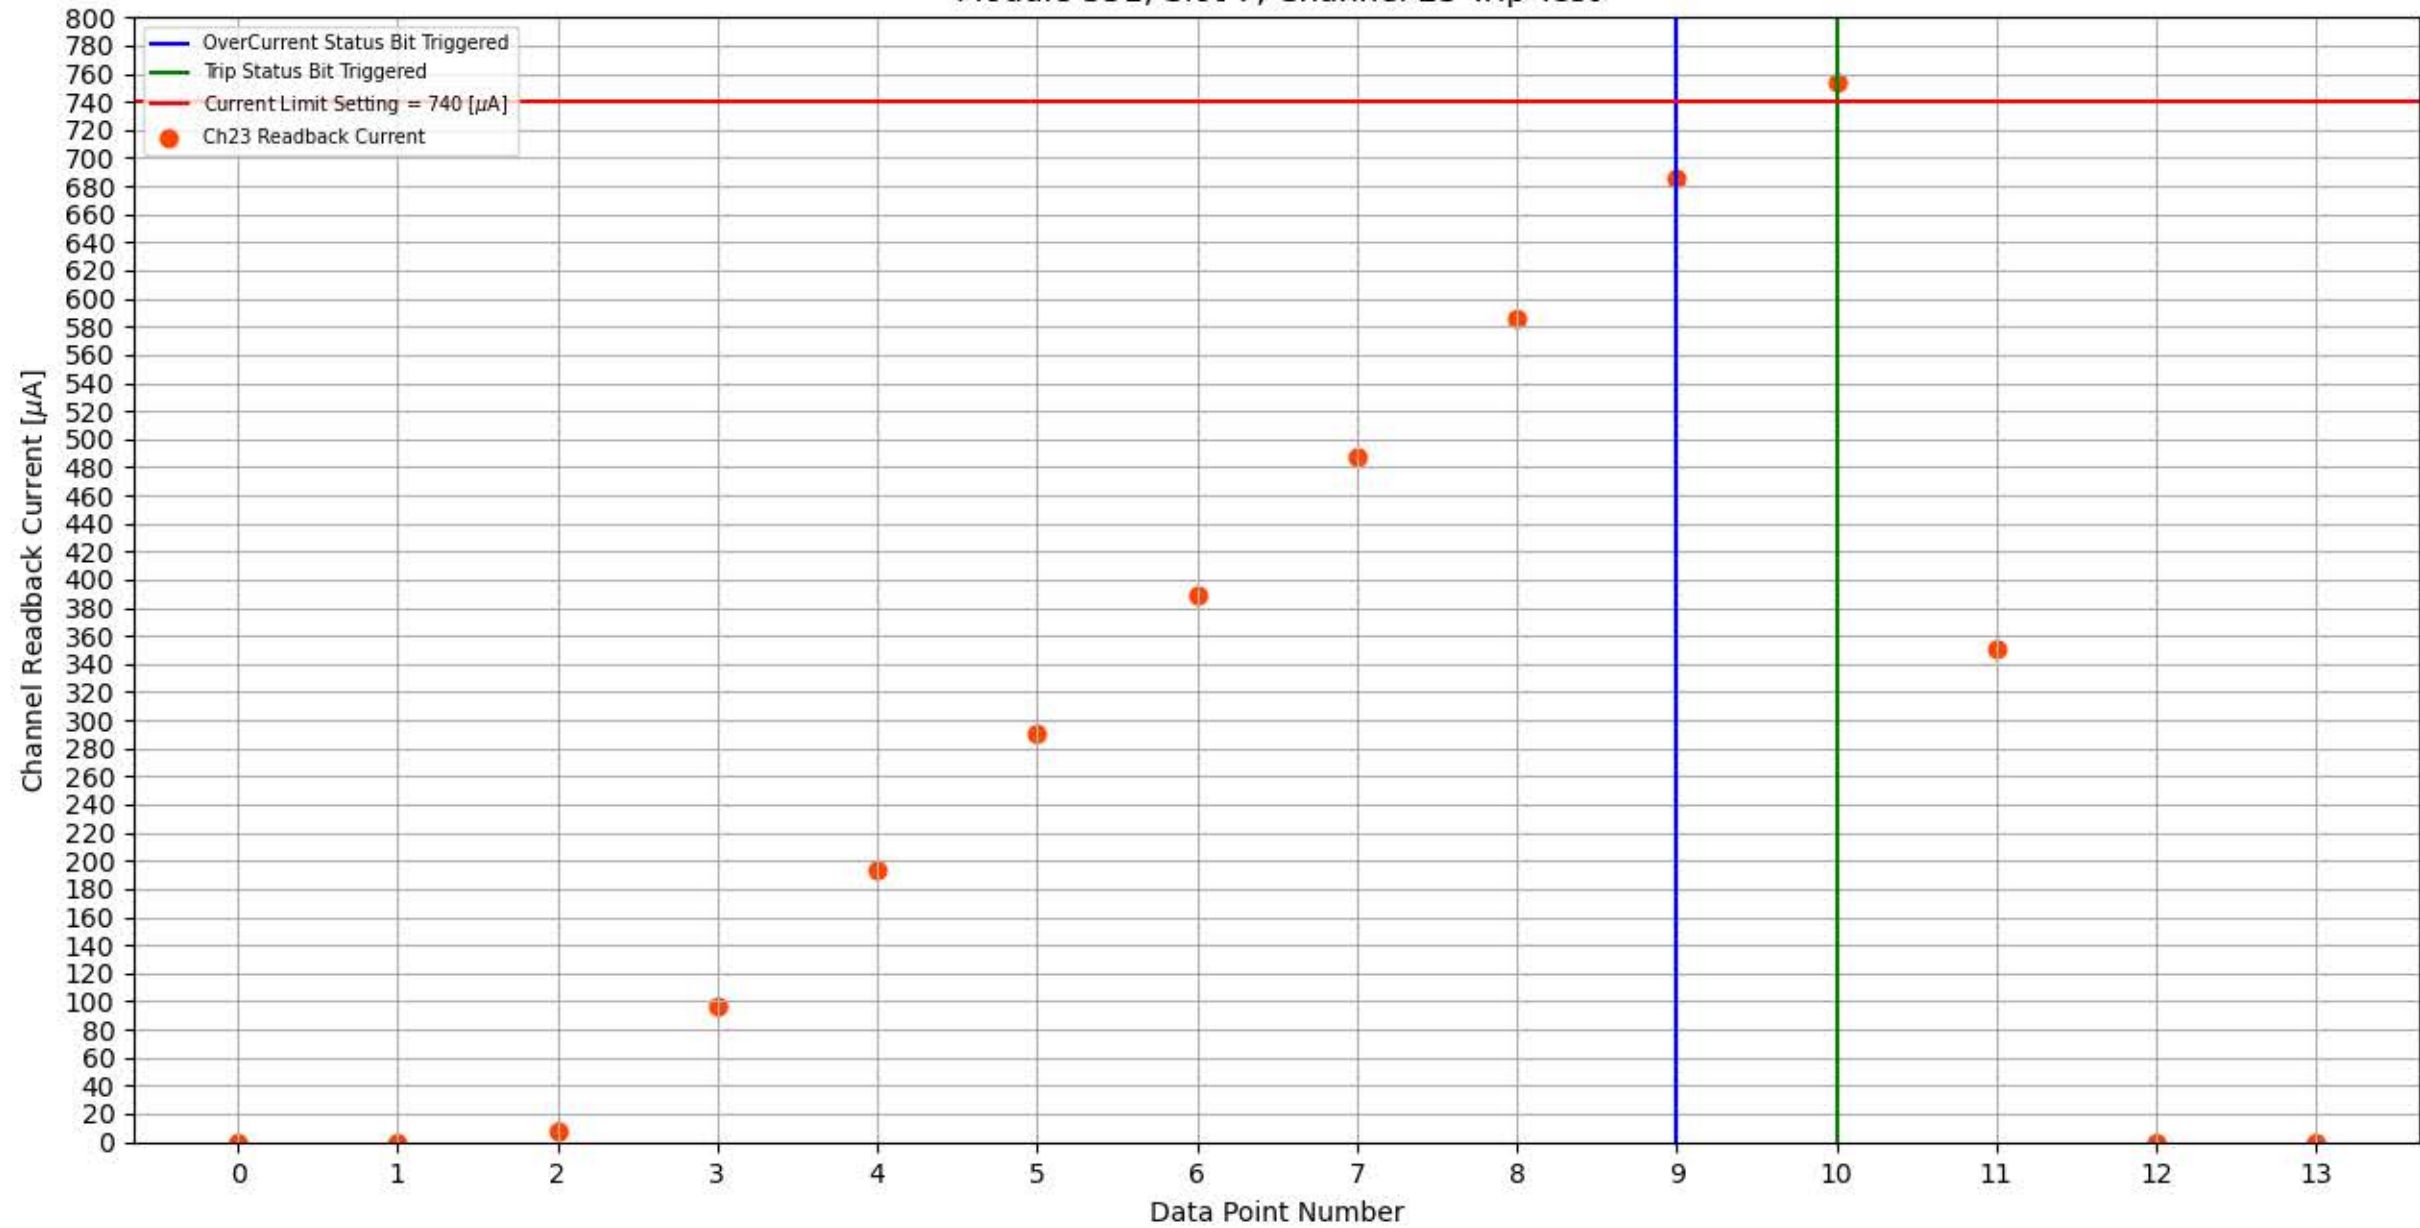

Module 351, Slot 7, Channel 24 Trip Test

Module 351, Slot 7, Channel 23 Trip Test