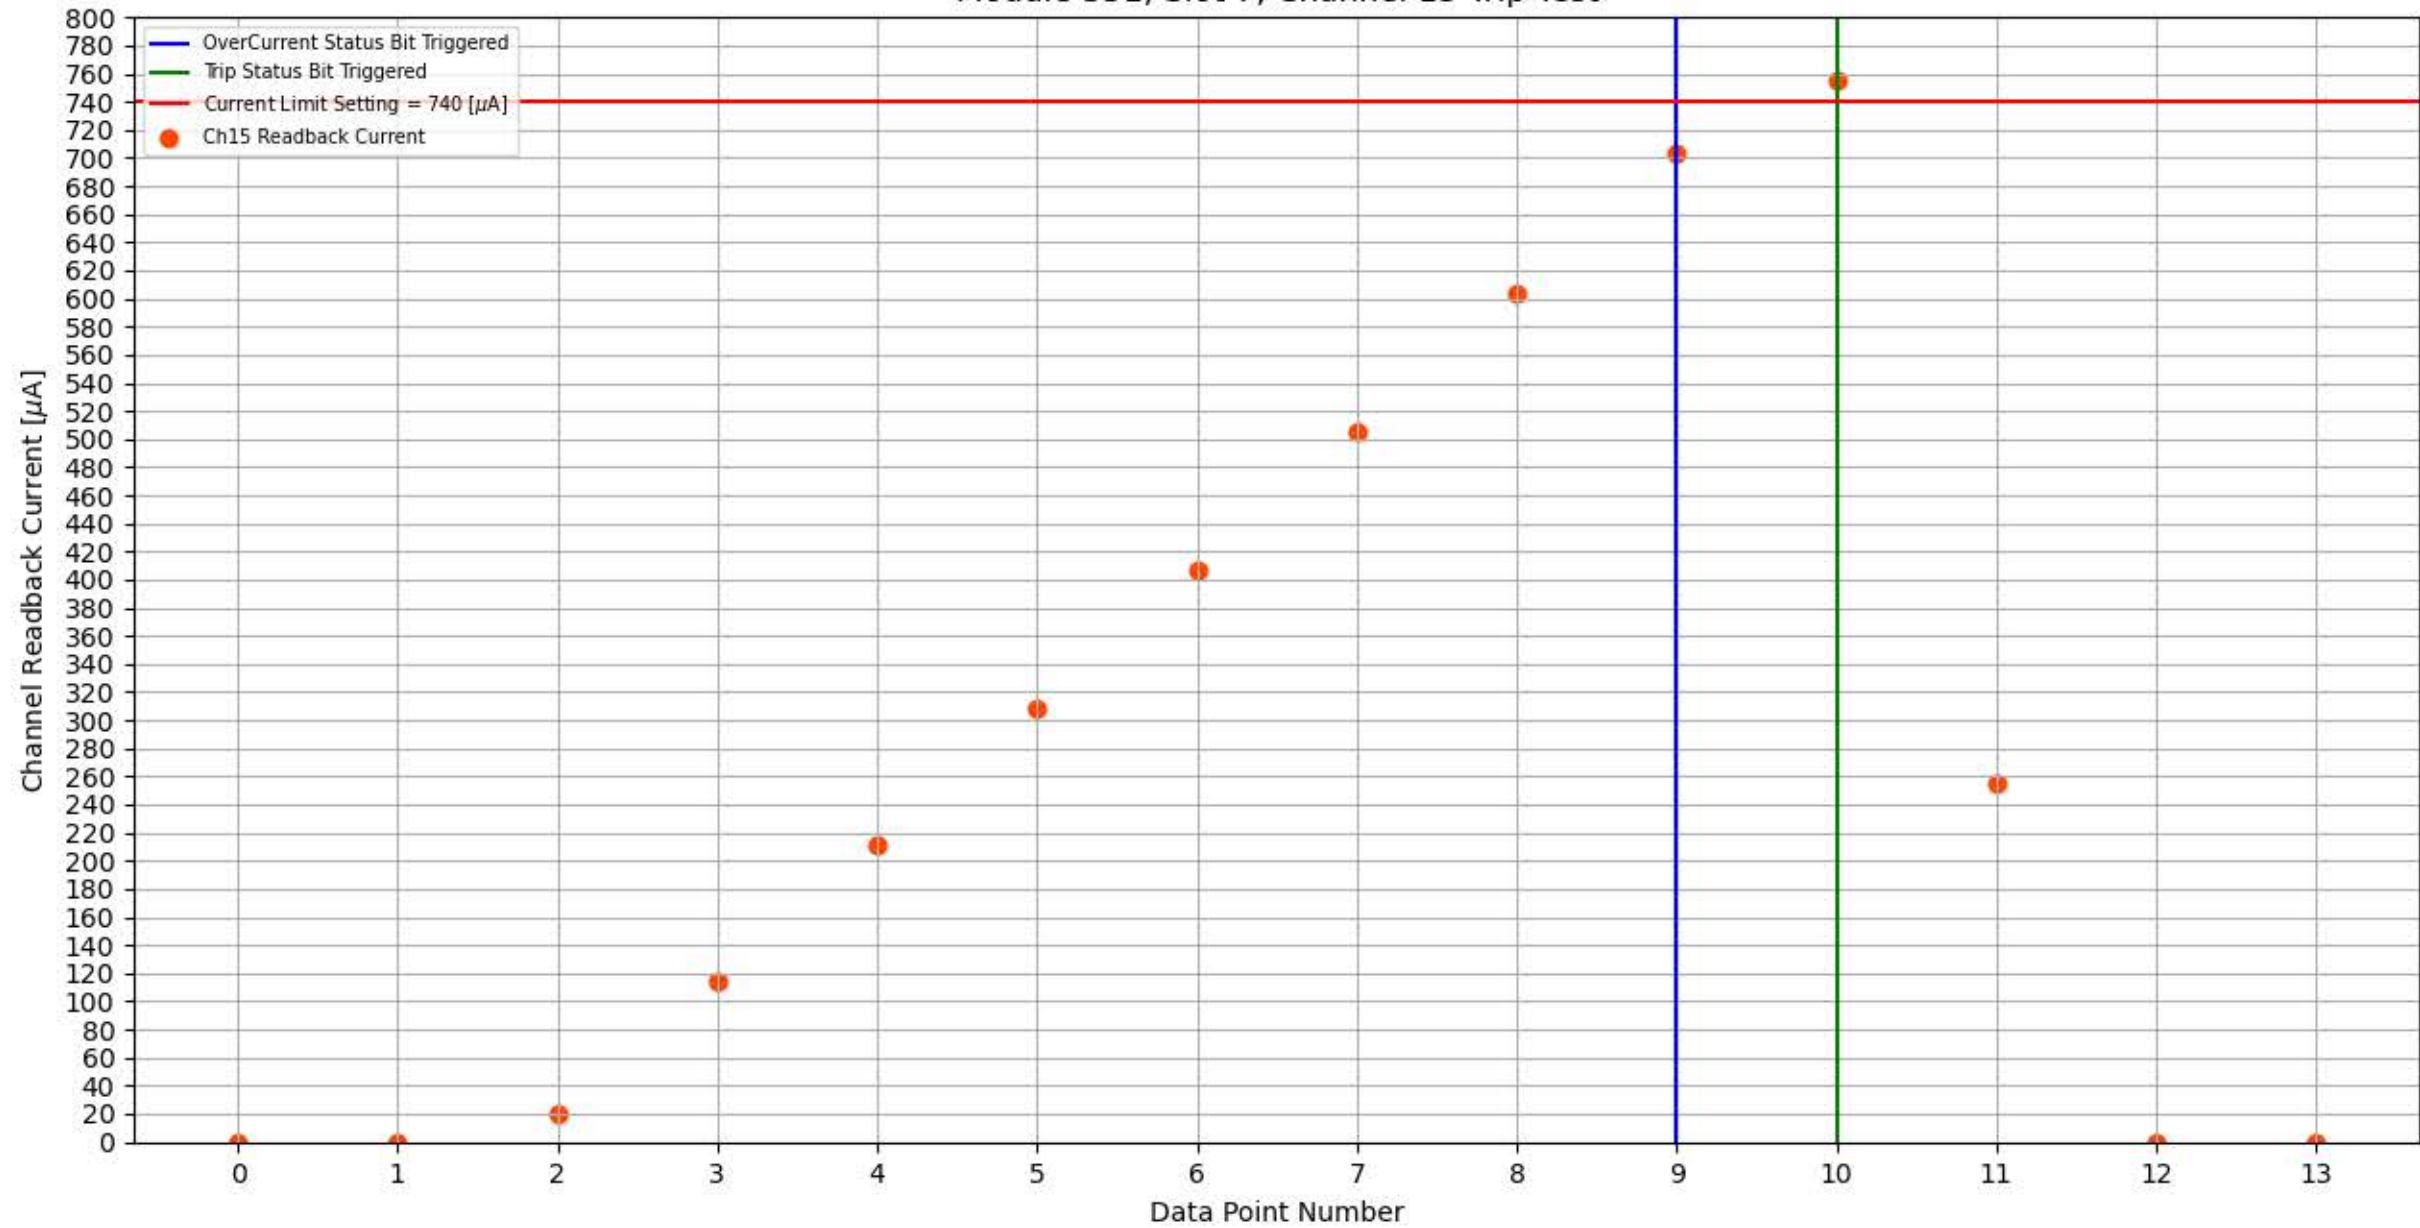

Module 351, Slot 7, Channel 12 Trip Test

Module 351, Slot 7, Channel 13 Trip Test

Module 351, Slot 7, Channel 14 Trip Test

Module 351, Slot 7, Channel 15 Trip Test

Module 351, Slot 7, Channel 16 Trip Test