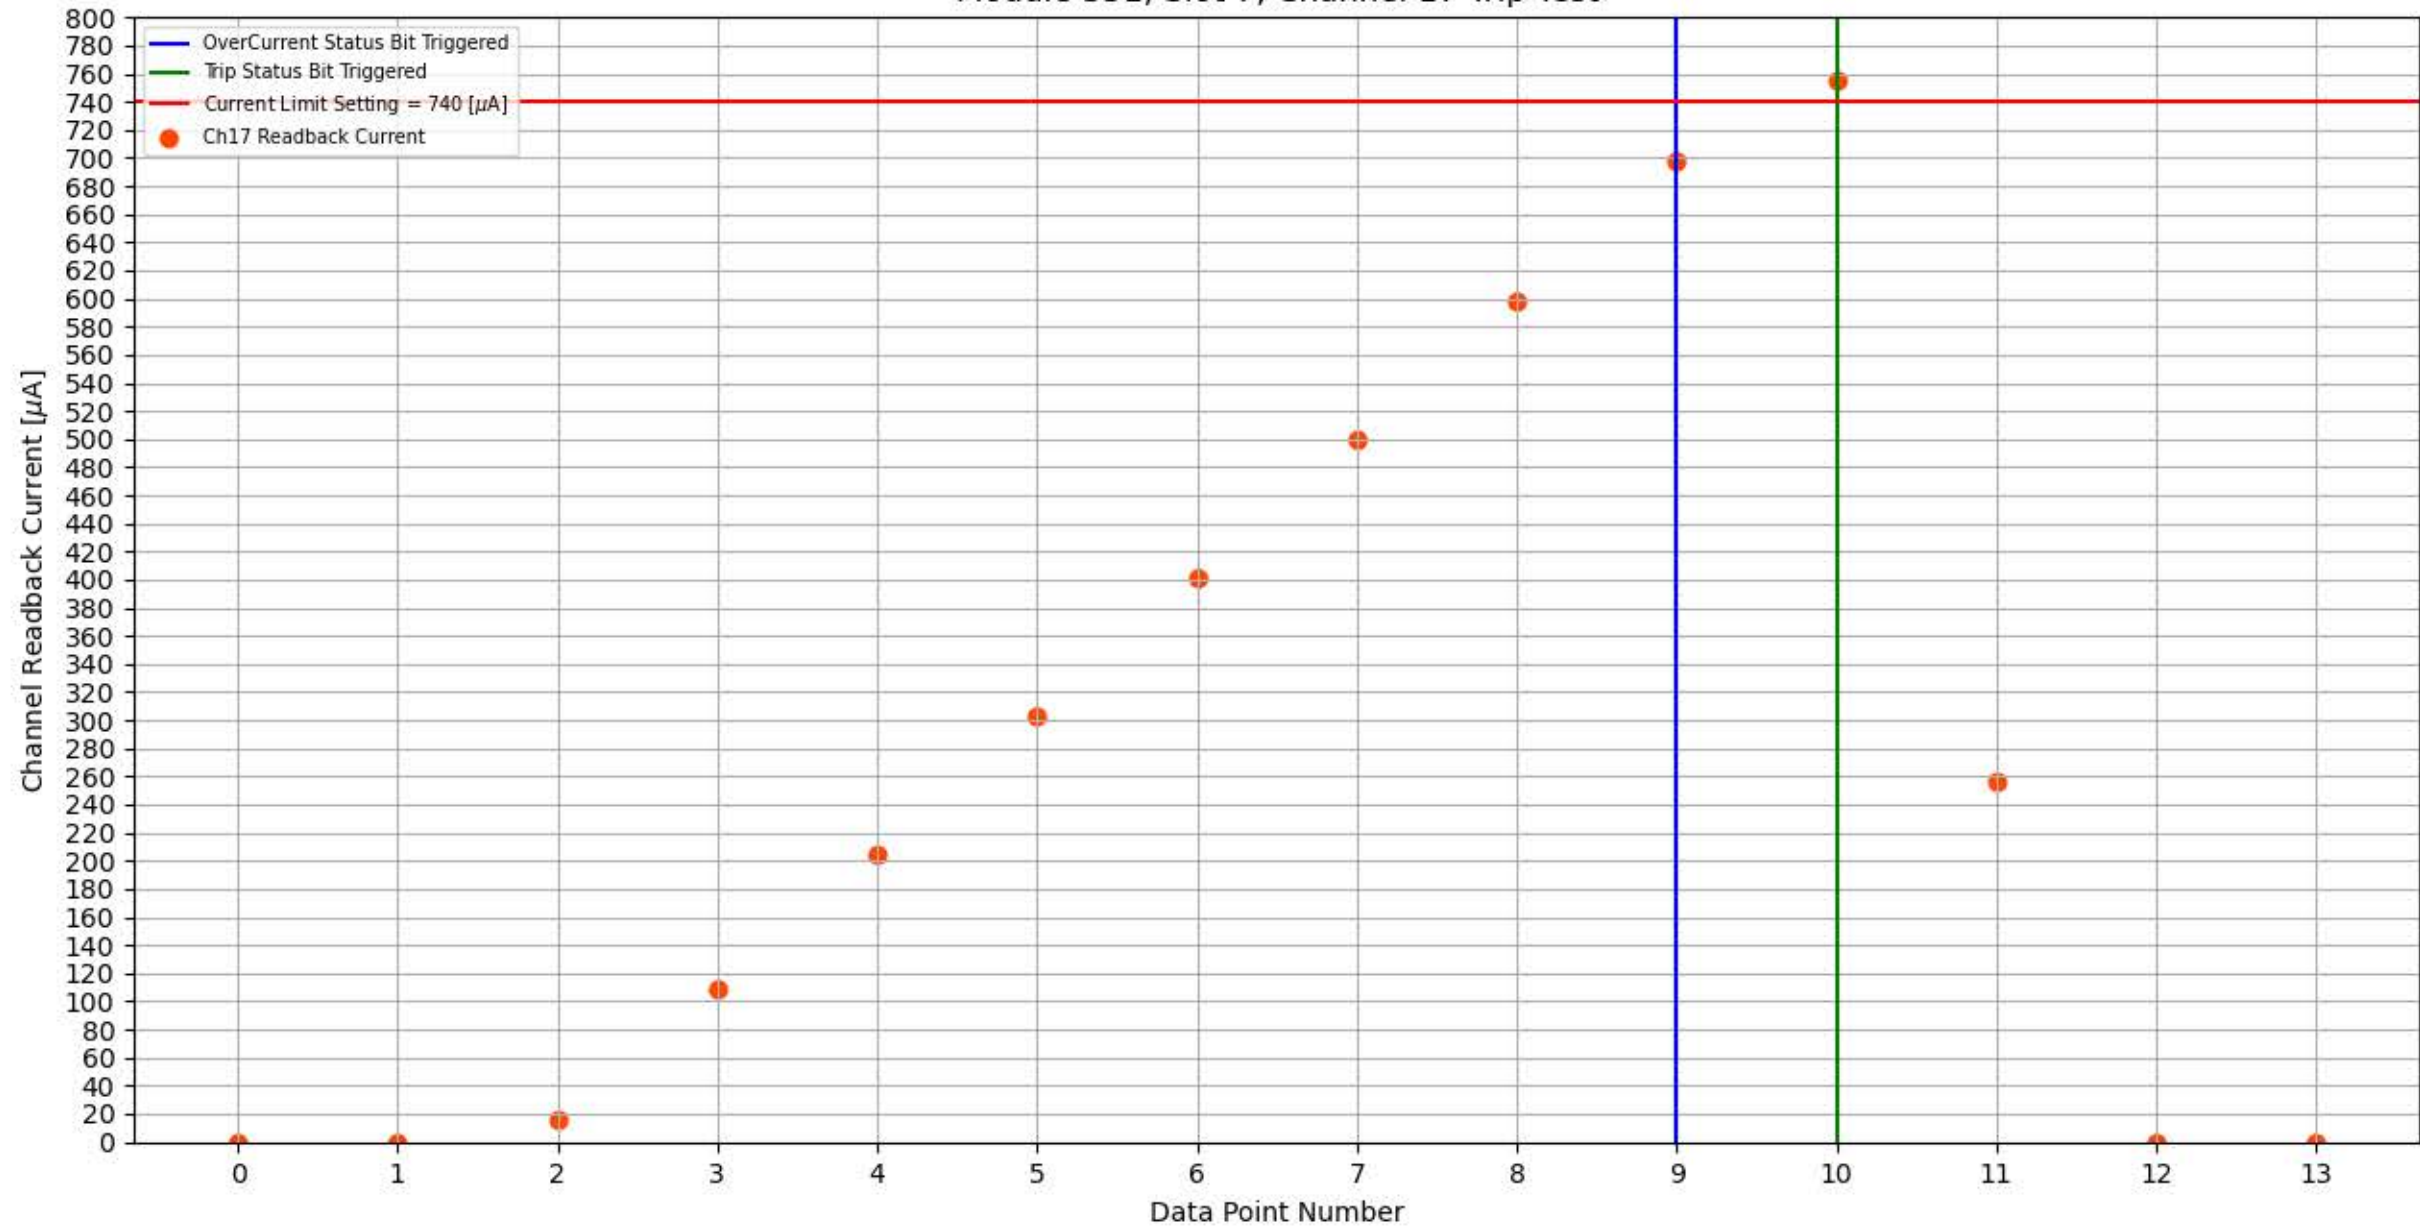

Module 351, Slot 7, Channel 18 Trip Test

Module 351, Slot 7, Channel 17 Trip Test