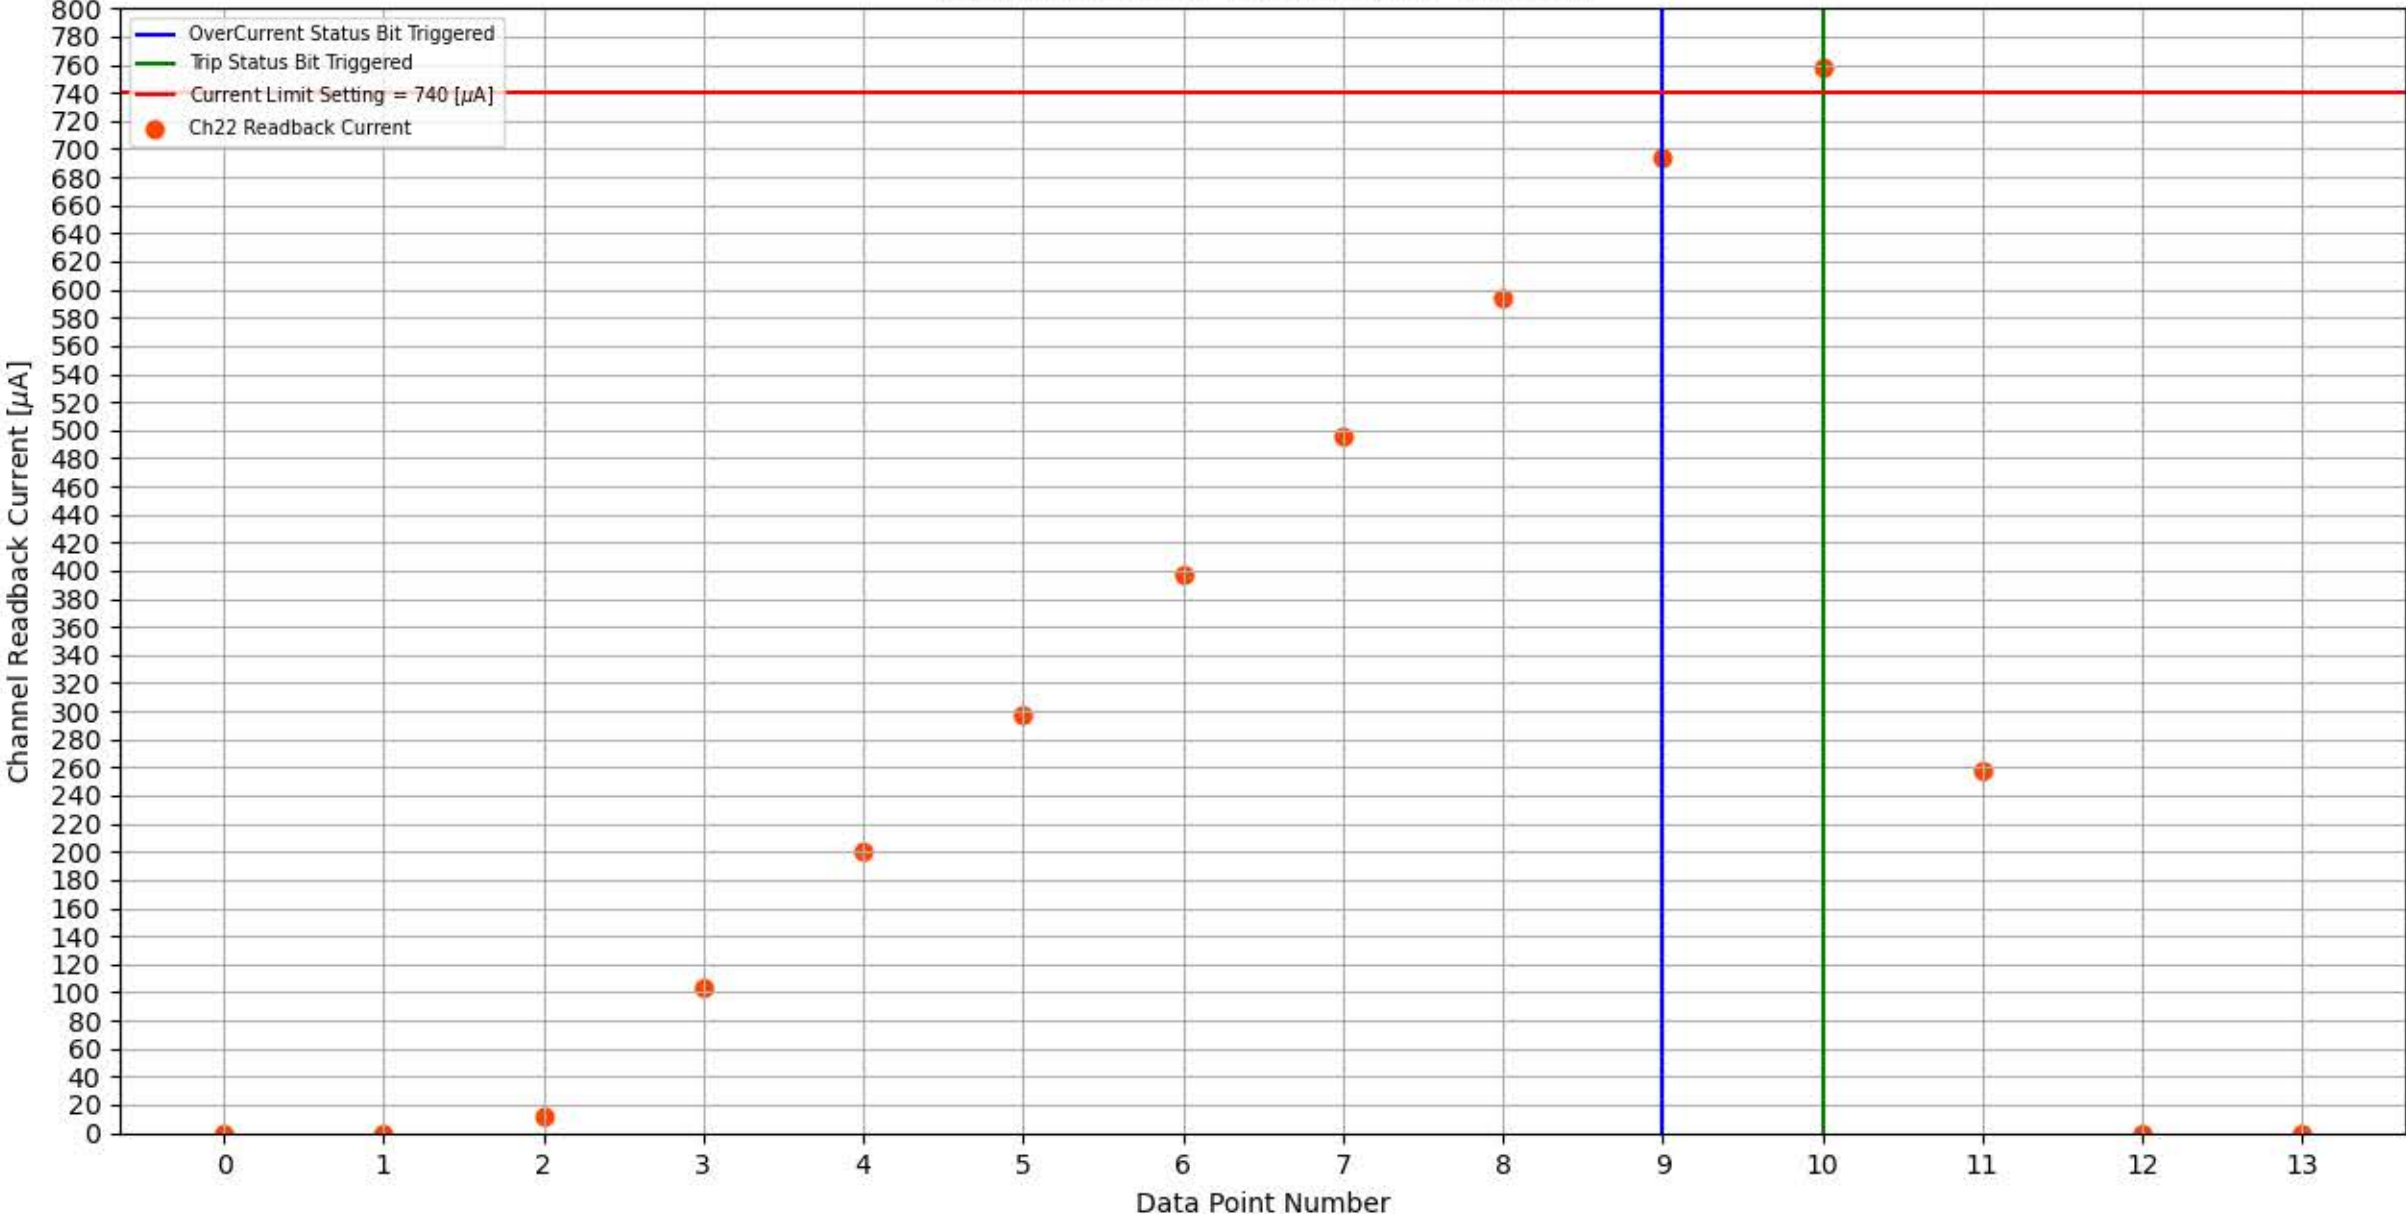

Module 351, Slot 7, Channel 23 Trip Test

Module 351, Slot 7, Channel 22 Trip Test