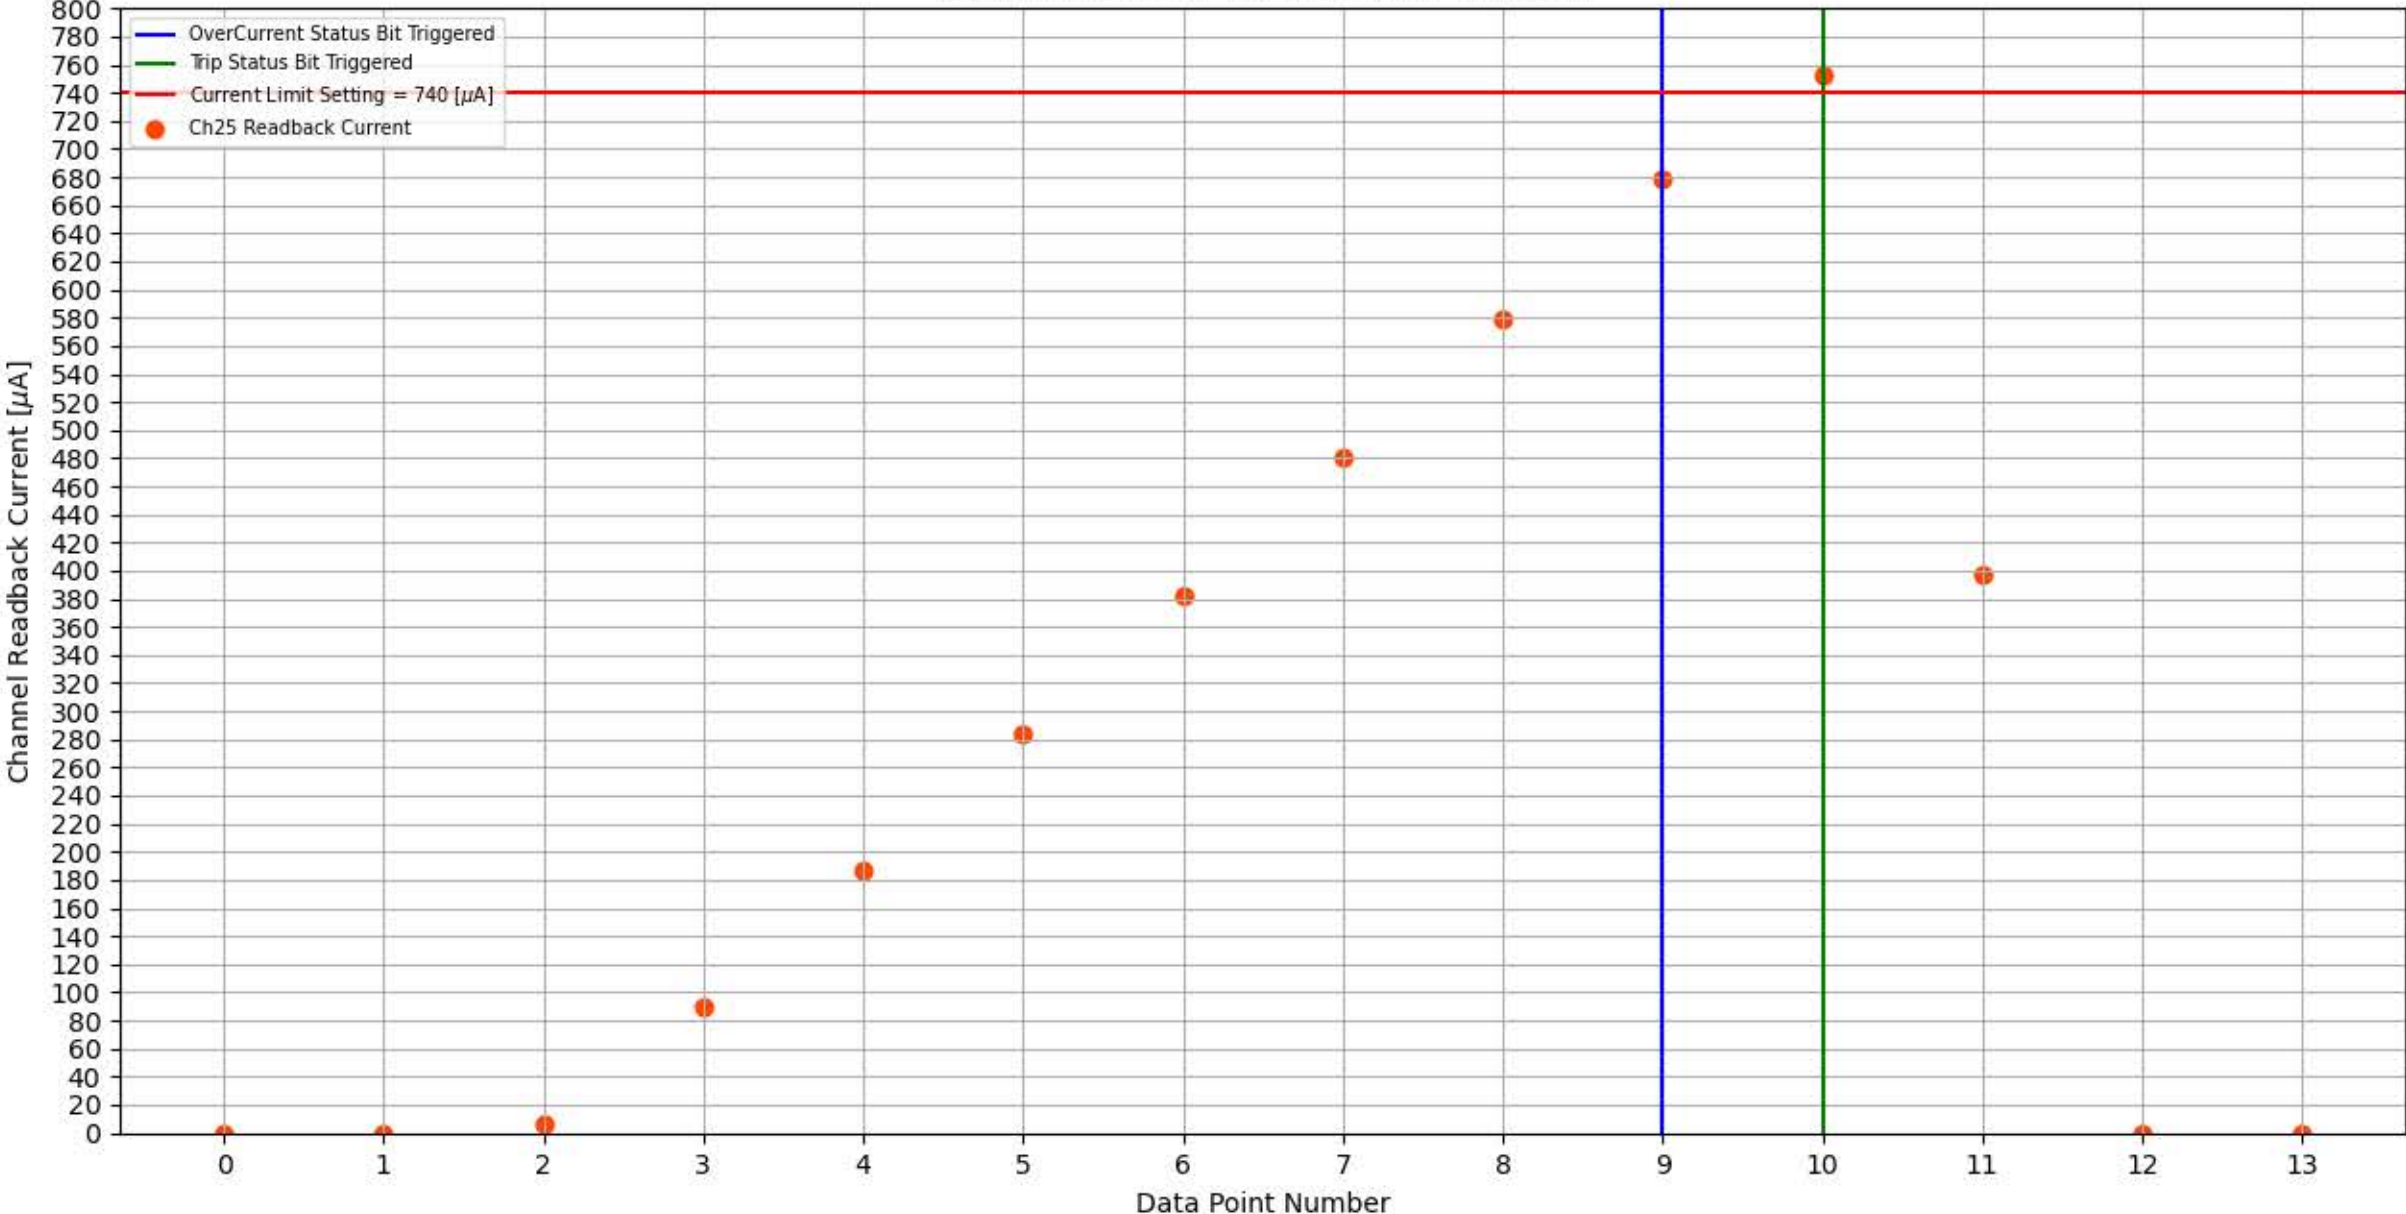

Module 351, Slot 7, Channel 22 Trip Test

Module 351, Slot 7, Channel 23 Trip Test

Module 351, Slot 7, Channel 24 Trip Test

Module 351, Slot 7, Channel 25 Trip Test

Module 351, Slot 7, Channel 26 Trip Test