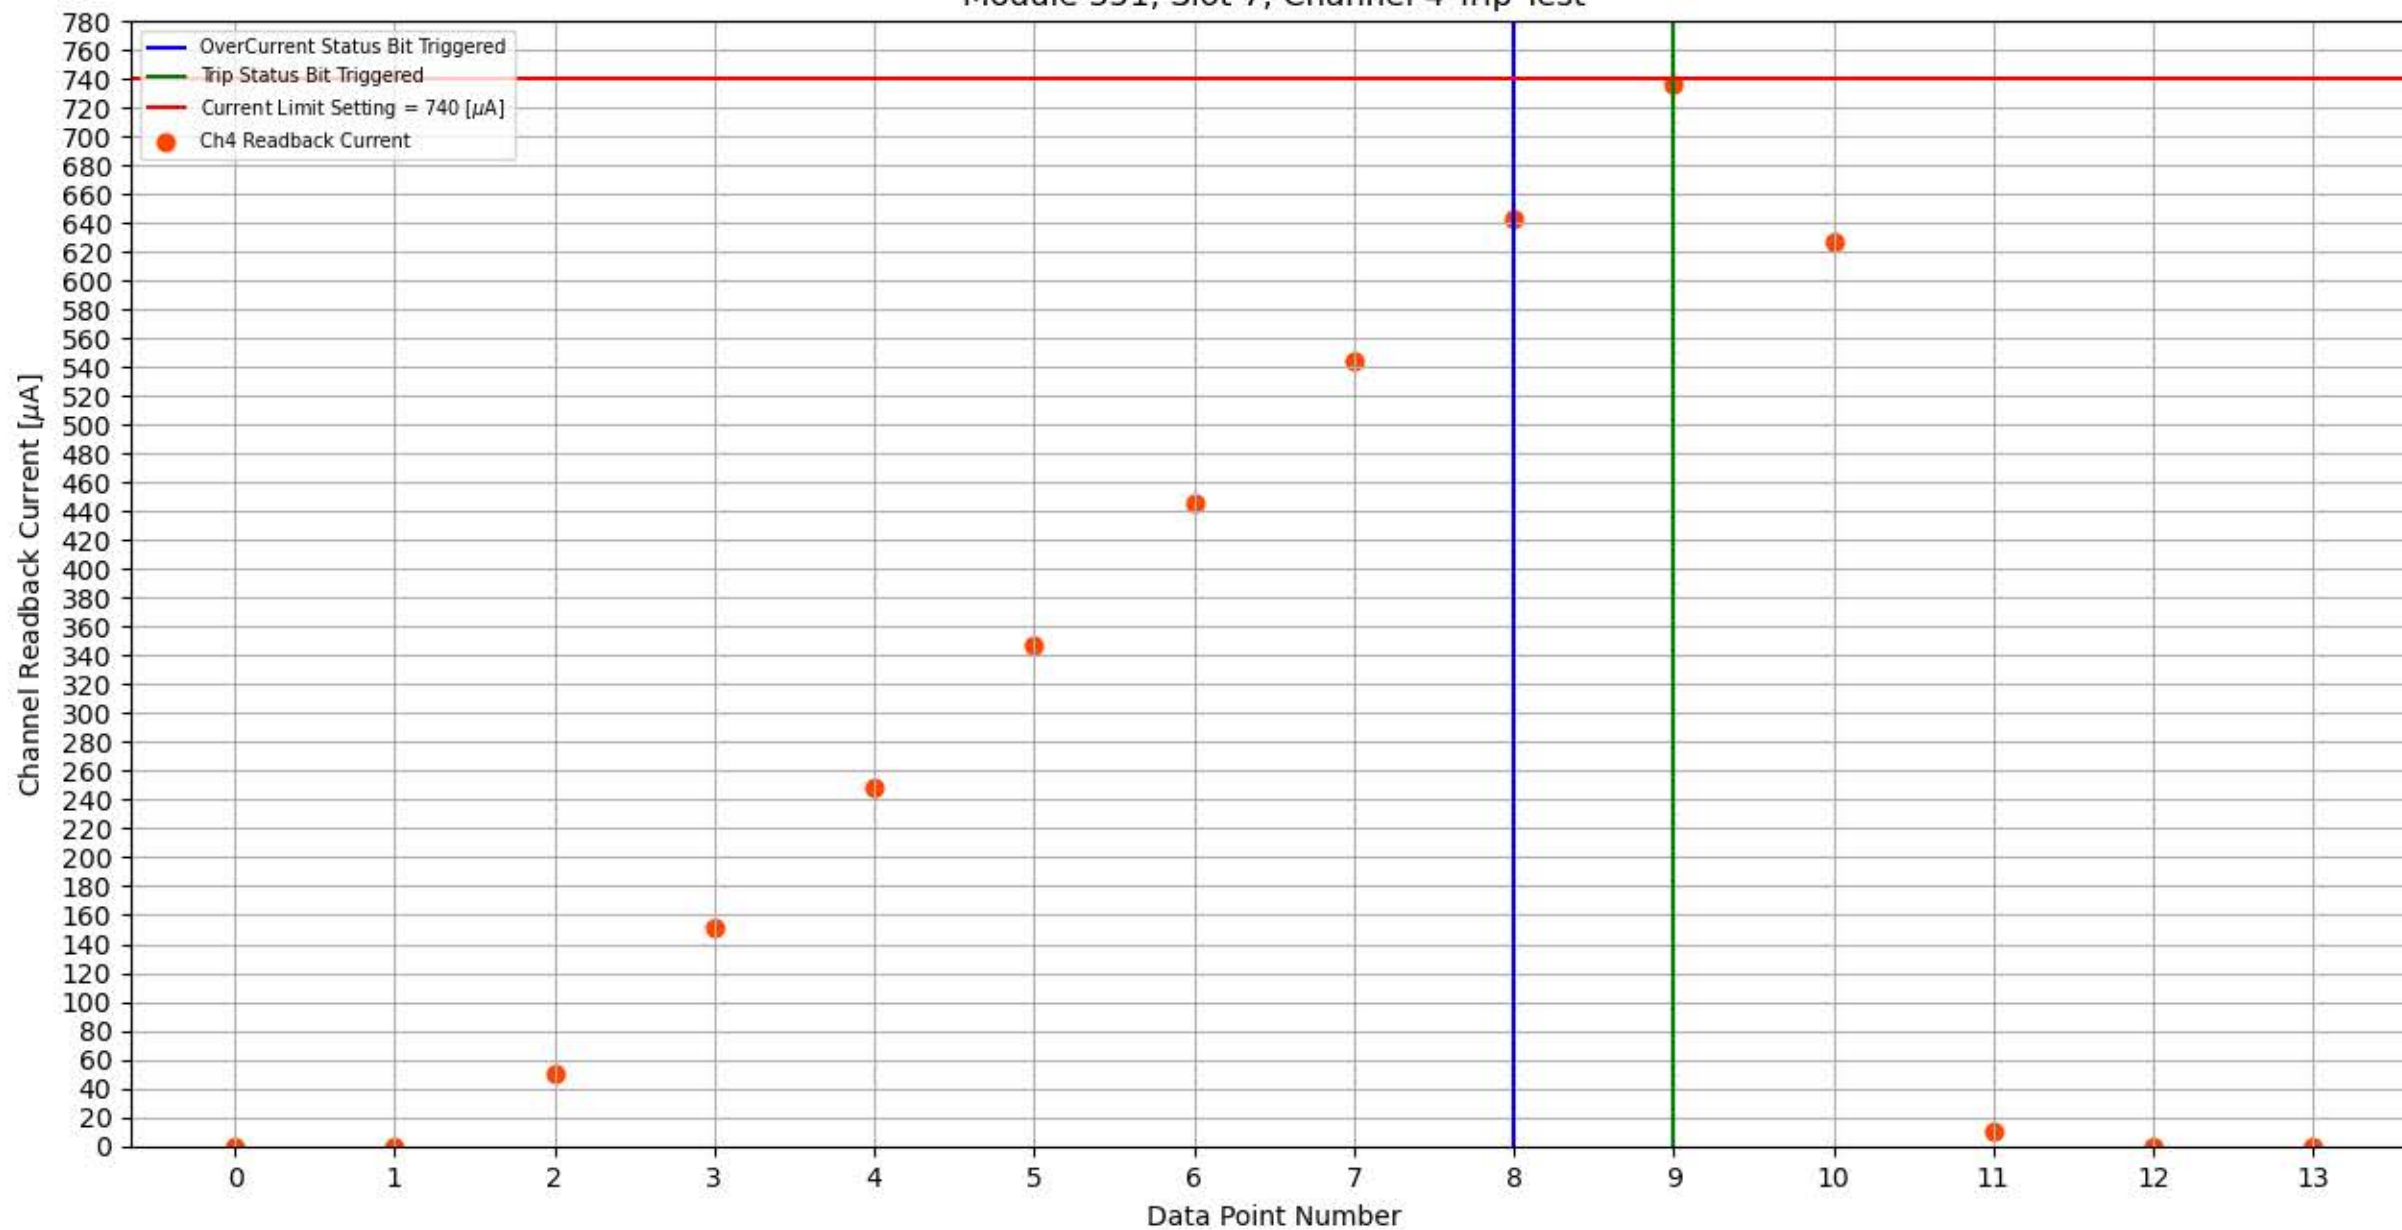

Module 351, Slot 7, Channel 0 Trip Test

Module 351, Slot 7, Channel 1 Trip Test

Module 351, Slot 7, Channel 2 Trip Test

Module 351, Slot 7, Channel 3 Trip Test

Module 351, Slot 7, Channel 4 Trip Test

Module 351, Slot 7, Channel 5 Trip Test

Module 351, Slot 7, Channel 6 Trip Test

Module 351, Slot 7, Channel 7 Trip Test

Module 351, Slot 7, Channel 8 Trip Test

Module 351, Slot 7, Channel 9 Trip Test

Module 351, Slot 7, Channel 10 Trip Test

Module 351, Slot 7, Channel 11 Trip Test