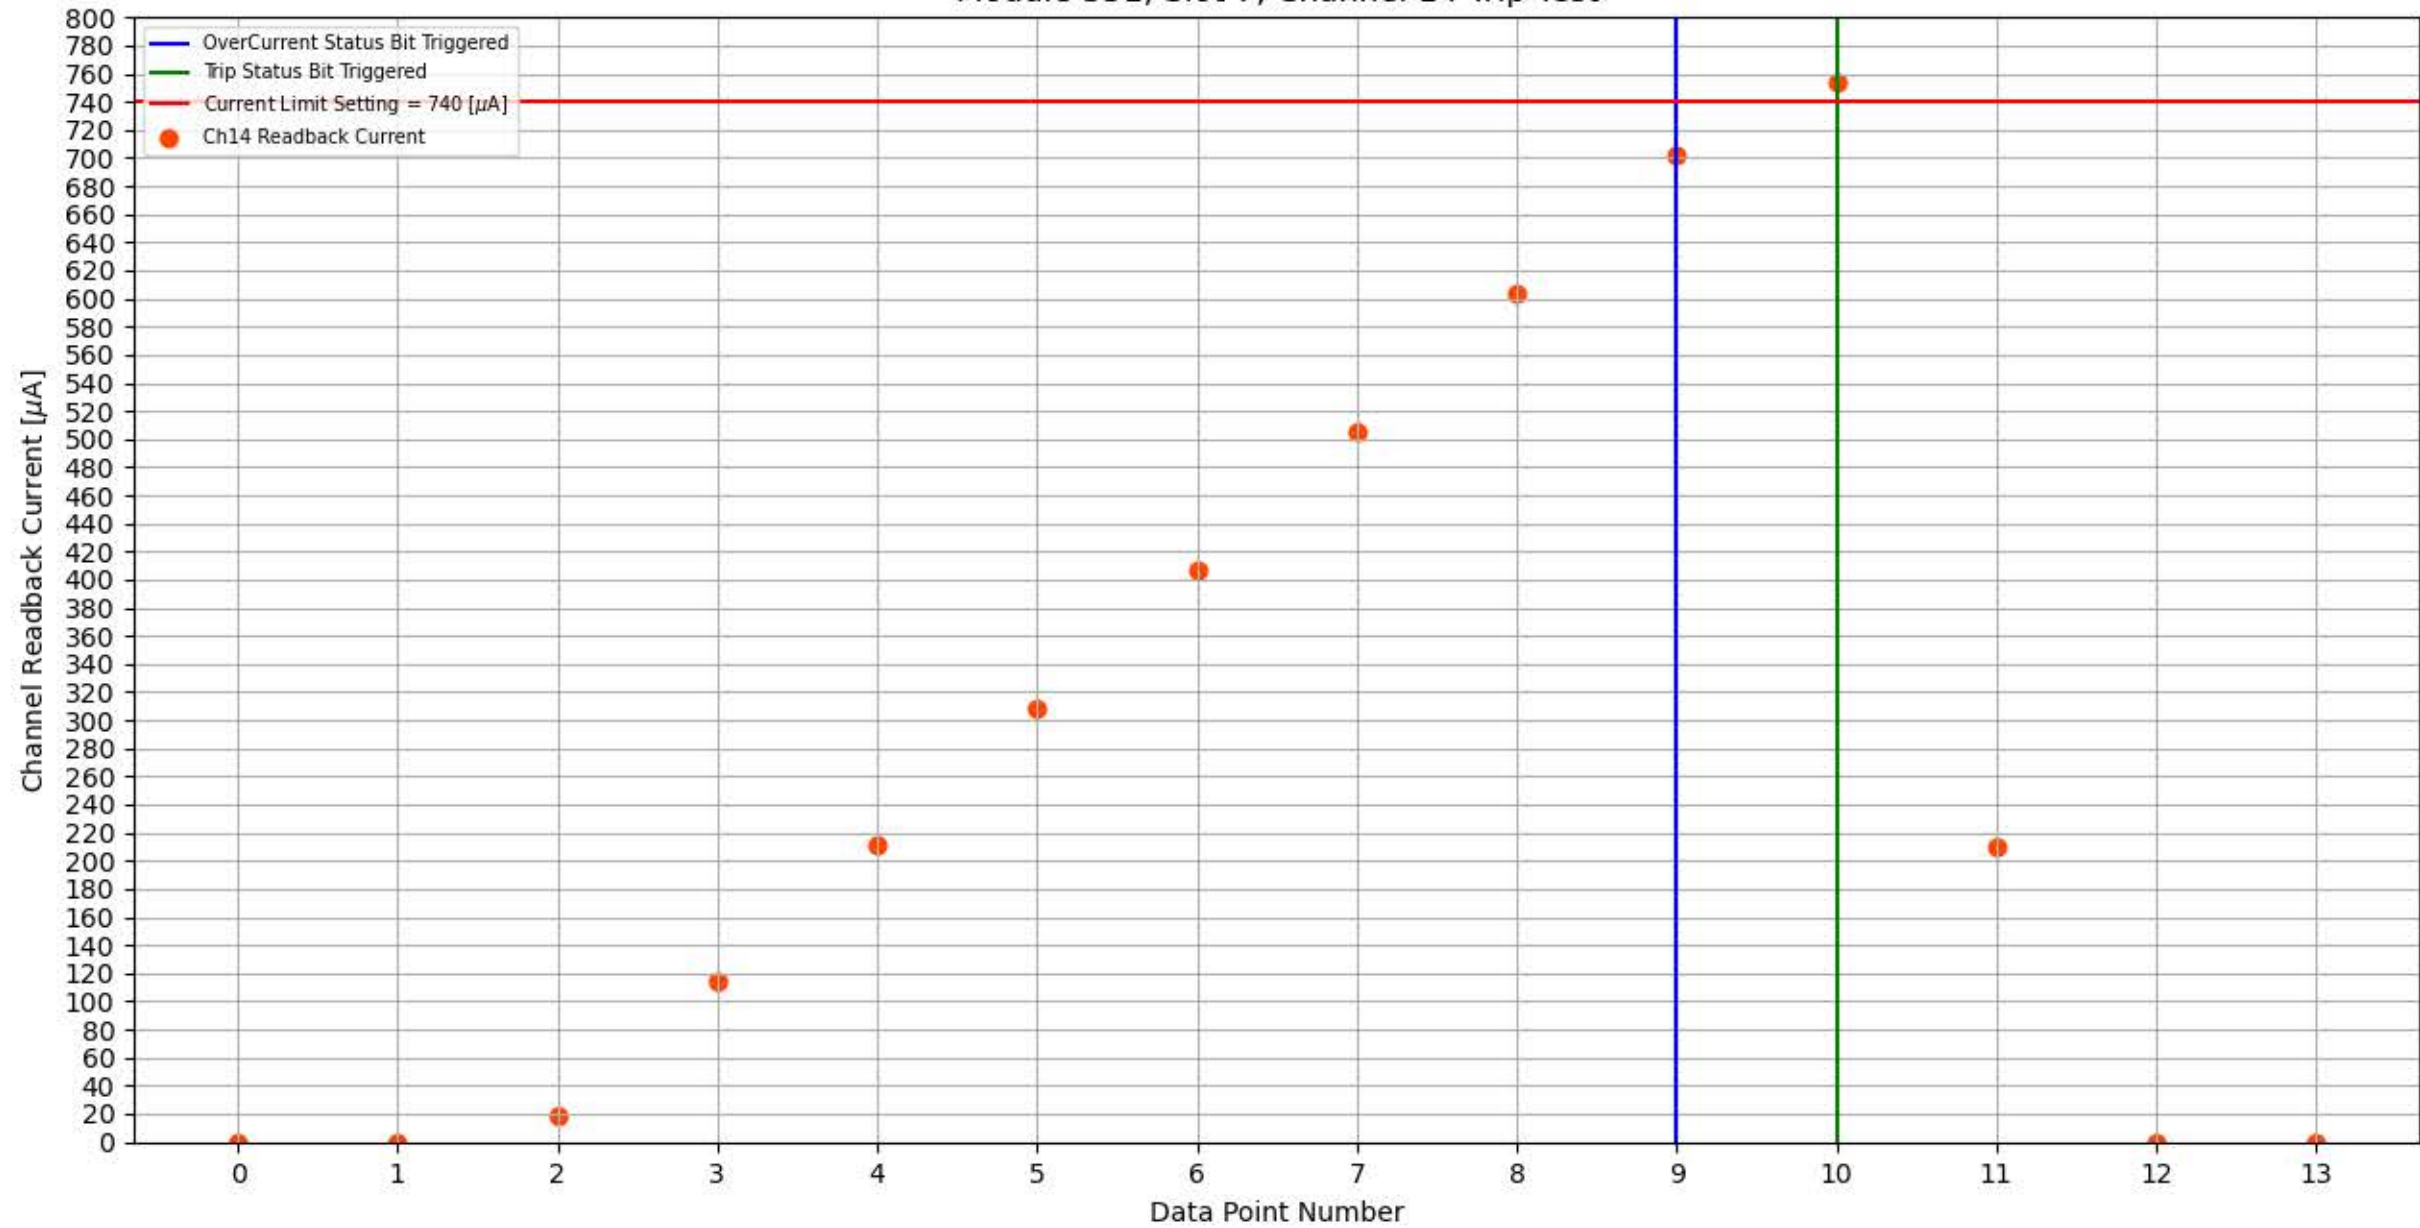

Module 351, Slot 7, Channel 12 Trip Test

Module 351, Slot 7, Channel 13 Trip Test

Module 351, Slot 7, Channel 14 Trip Test

Module 351, Slot 7, Channel 15 Trip Test

Module 351, Slot 7, Channel 16 Trip Test