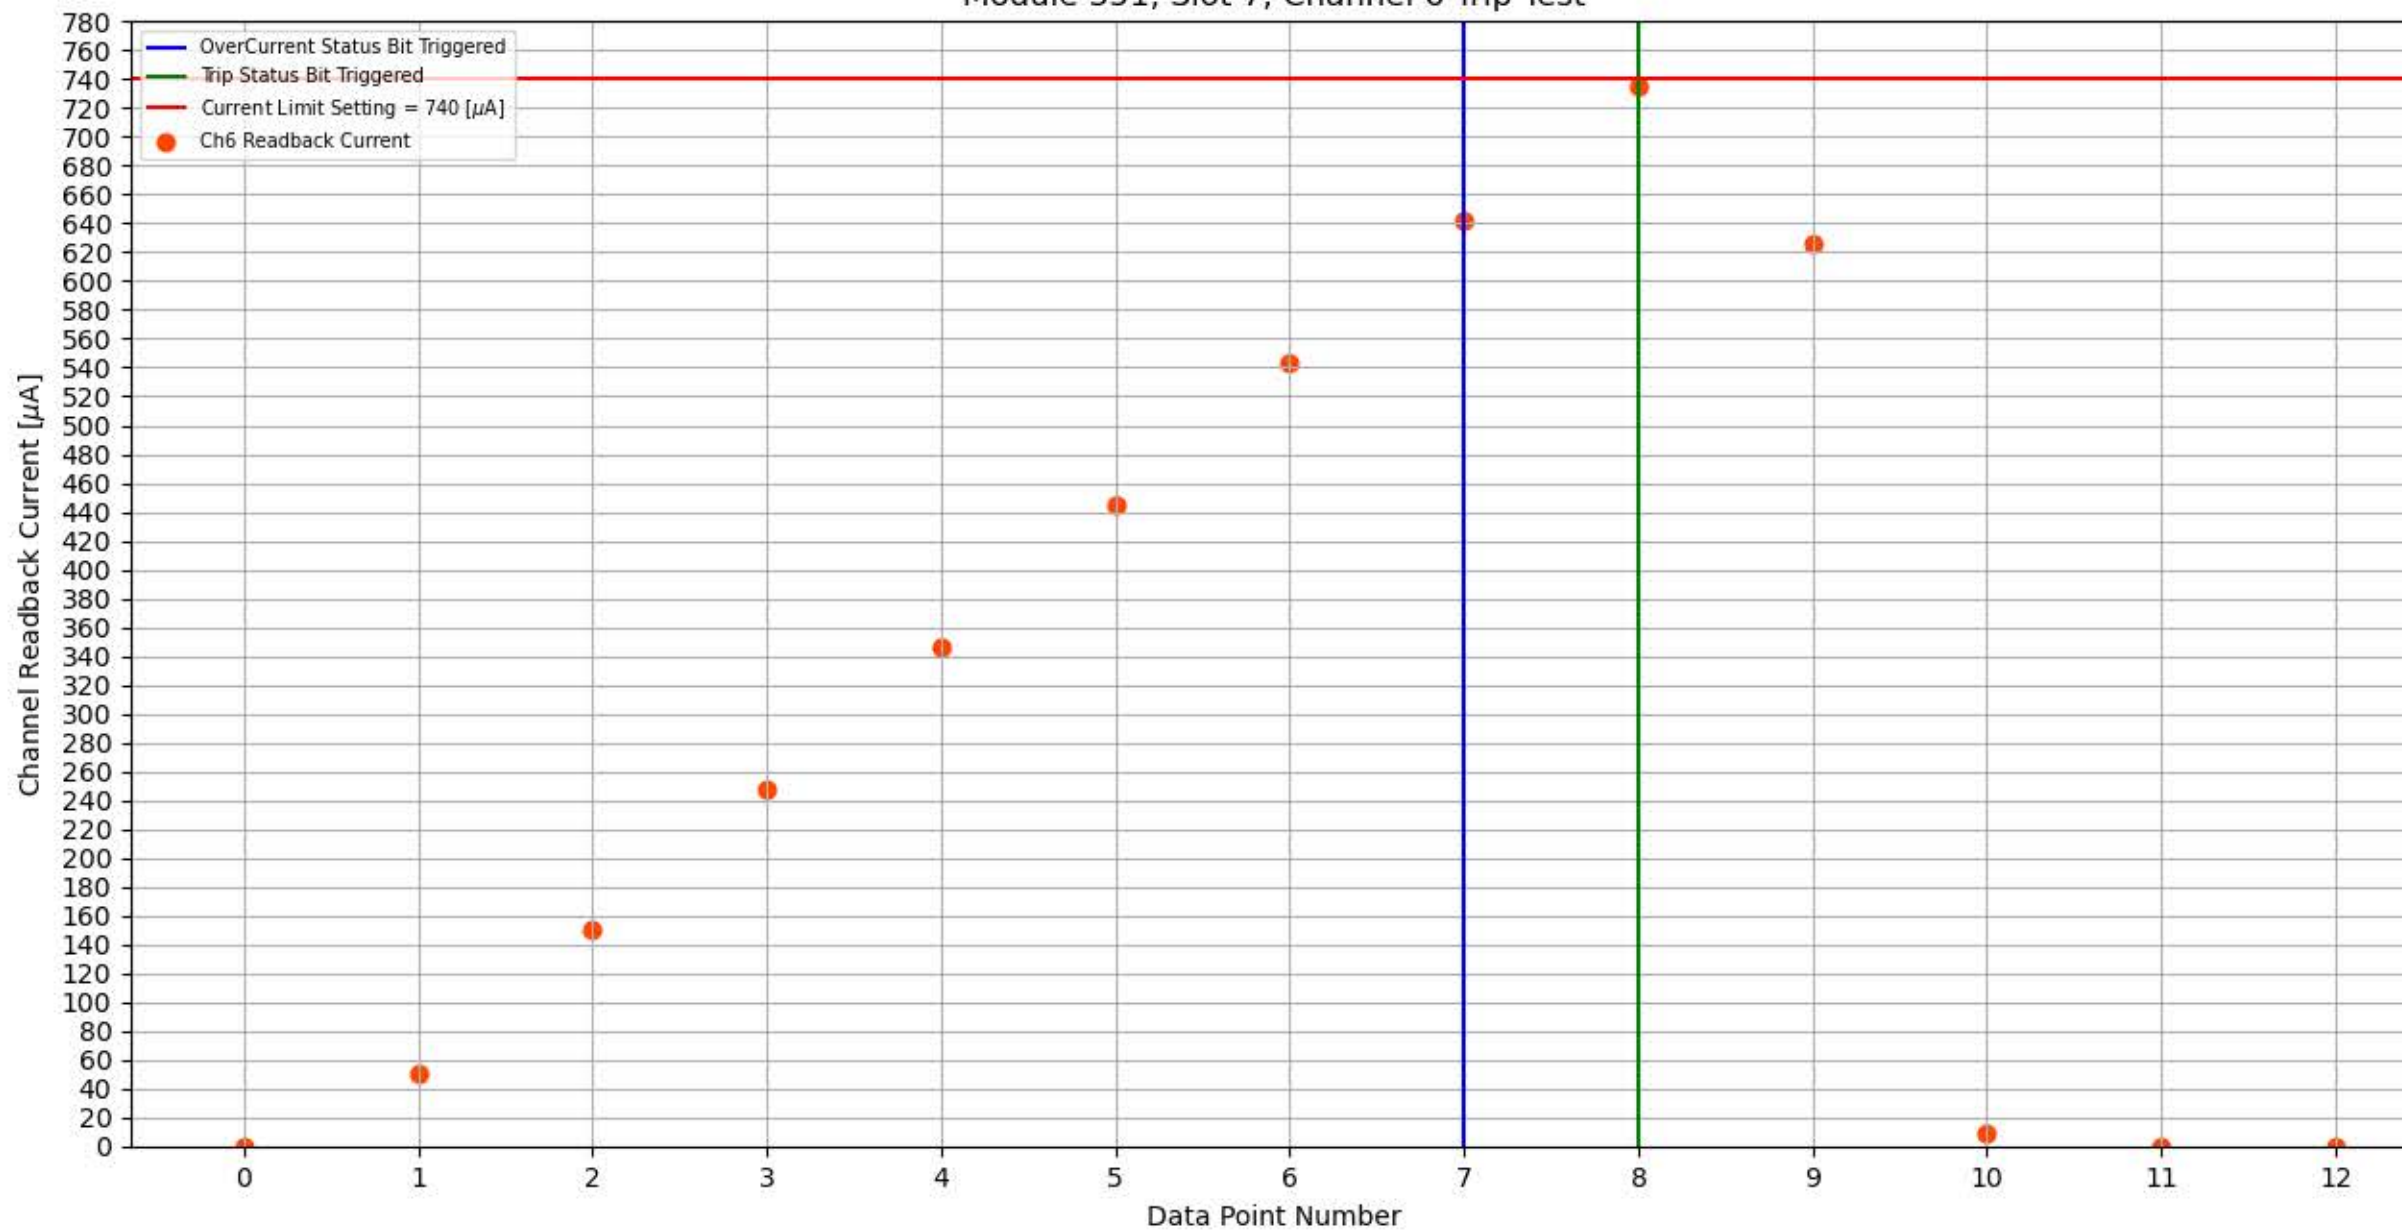

Module 351, Slot 7, Channel 0 Trip Test

Module 351, Slot 7, Channel 1 Trip Test

Module 351, Slot 7, Channel 2 Trip Test

Module 351, Slot 7, Channel 3 Trip Test

Module 351, Slot 7, Channel 4 Trip Test

Module 351, Slot 7, Channel 5 Trip Test

Module 351, Slot 7, Channel 6 Trip Test

Module 351, Slot 7, Channel 7 Trip Test

Module 351, Slot 7, Channel 8 Trip Test

Module 351, Slot 7, Channel 9 Trip Test

Module 351, Slot 7, Channel 10 Trip Test

Module 351, Slot 7, Channel 11 Trip Test