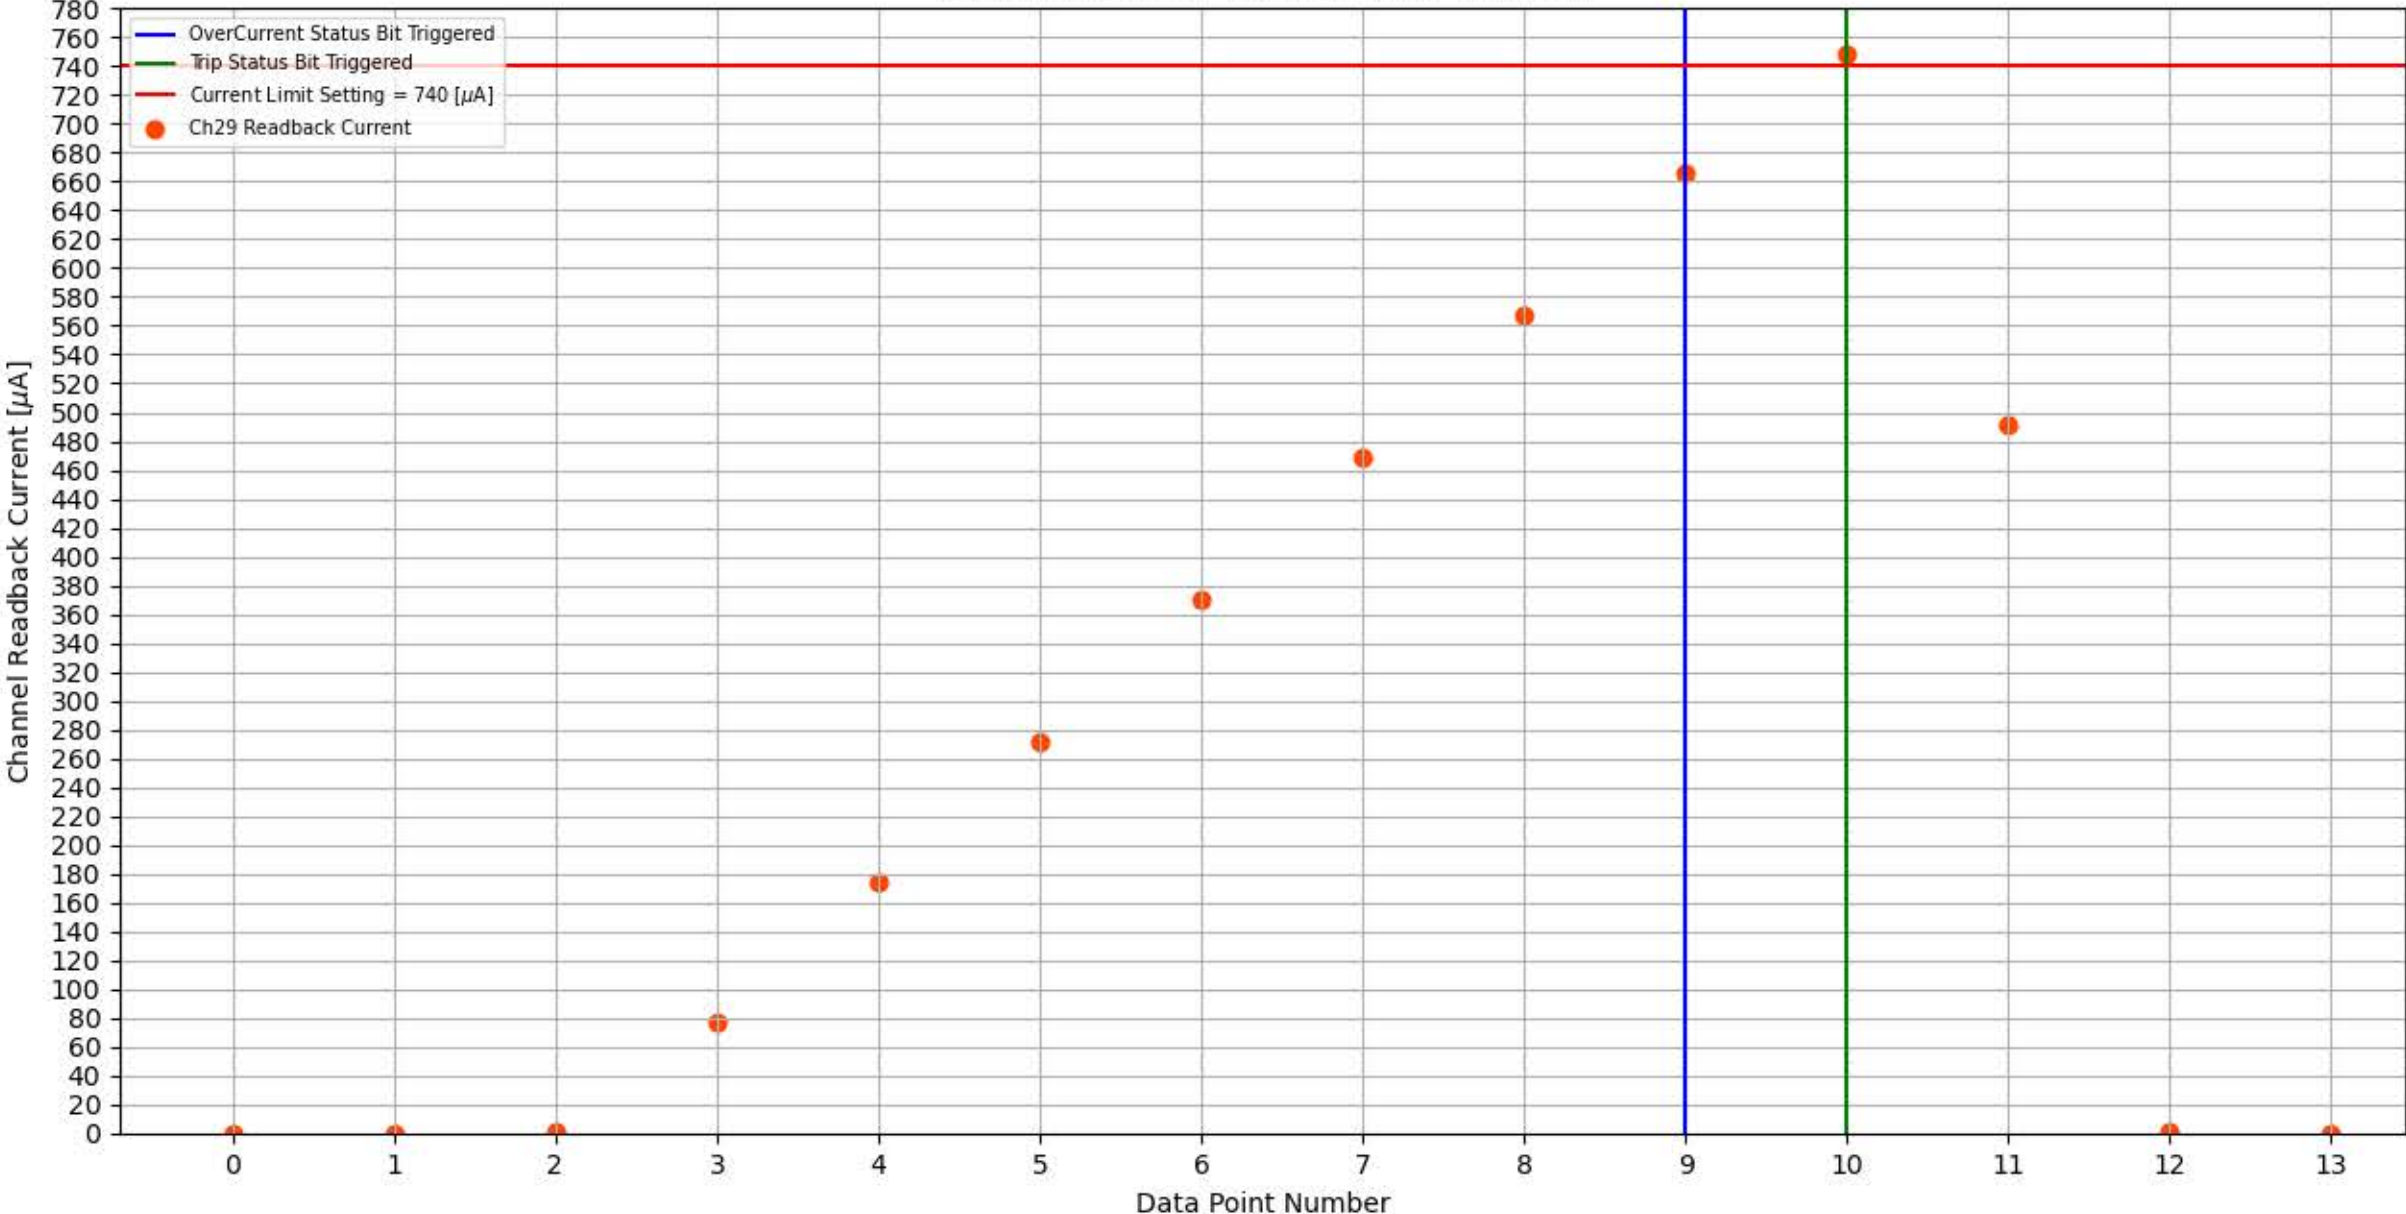

Module 351, Slot 7, Channel 30 Trip Test

Module 351, Slot 7, Channel 29 Trip Test