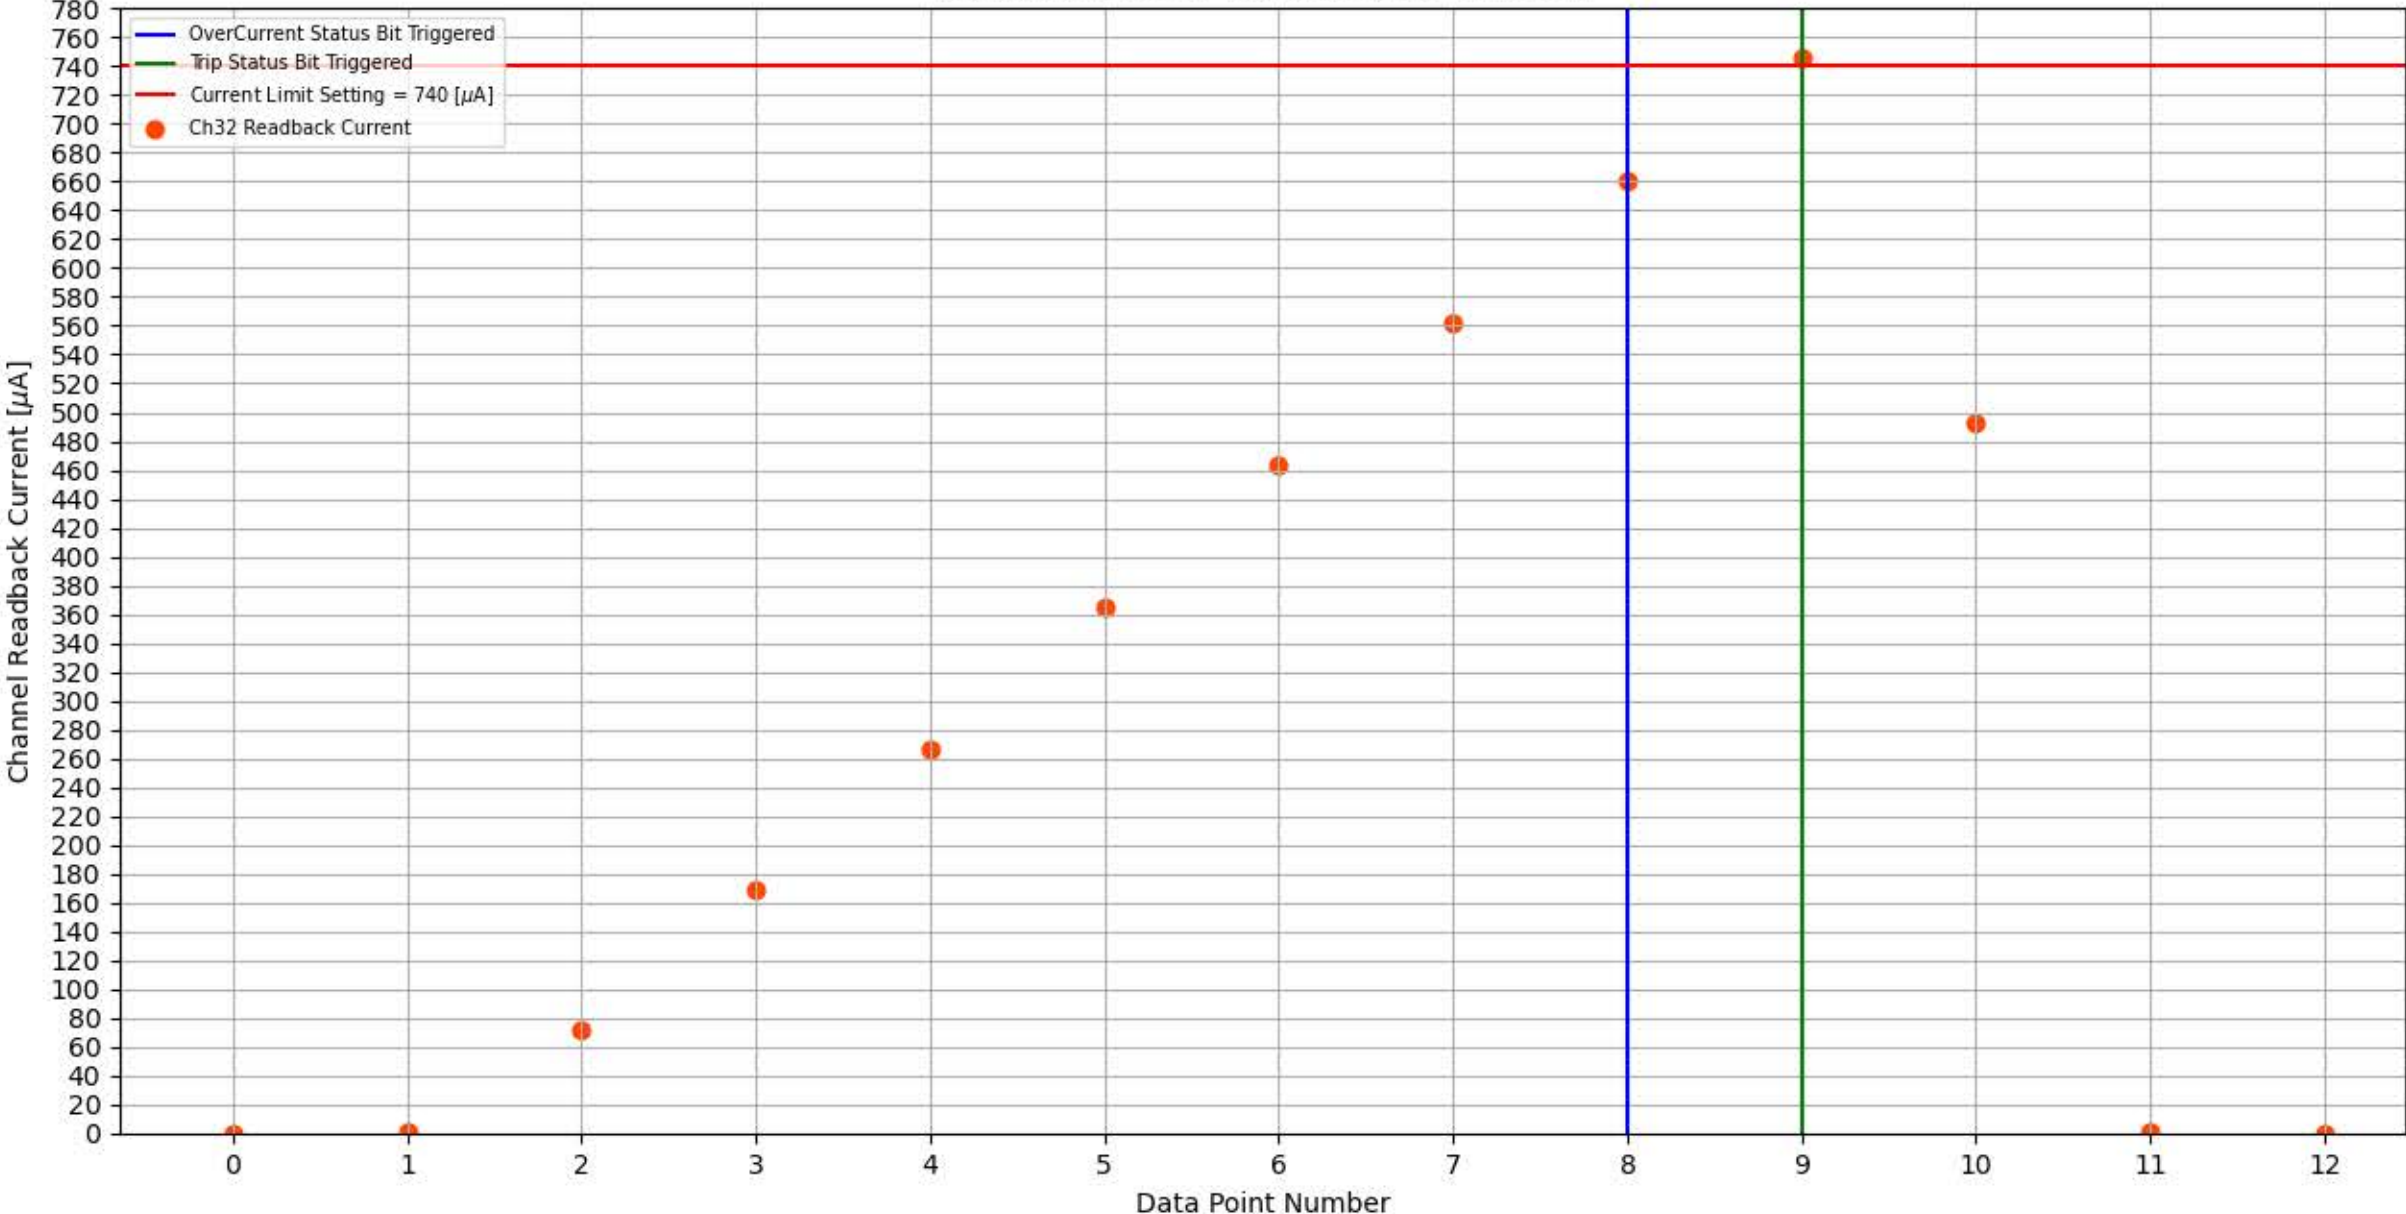

Module 351, Slot 7, Channel 33 Trip Test

Module 351, Slot 7, Channel 32 Trip Test