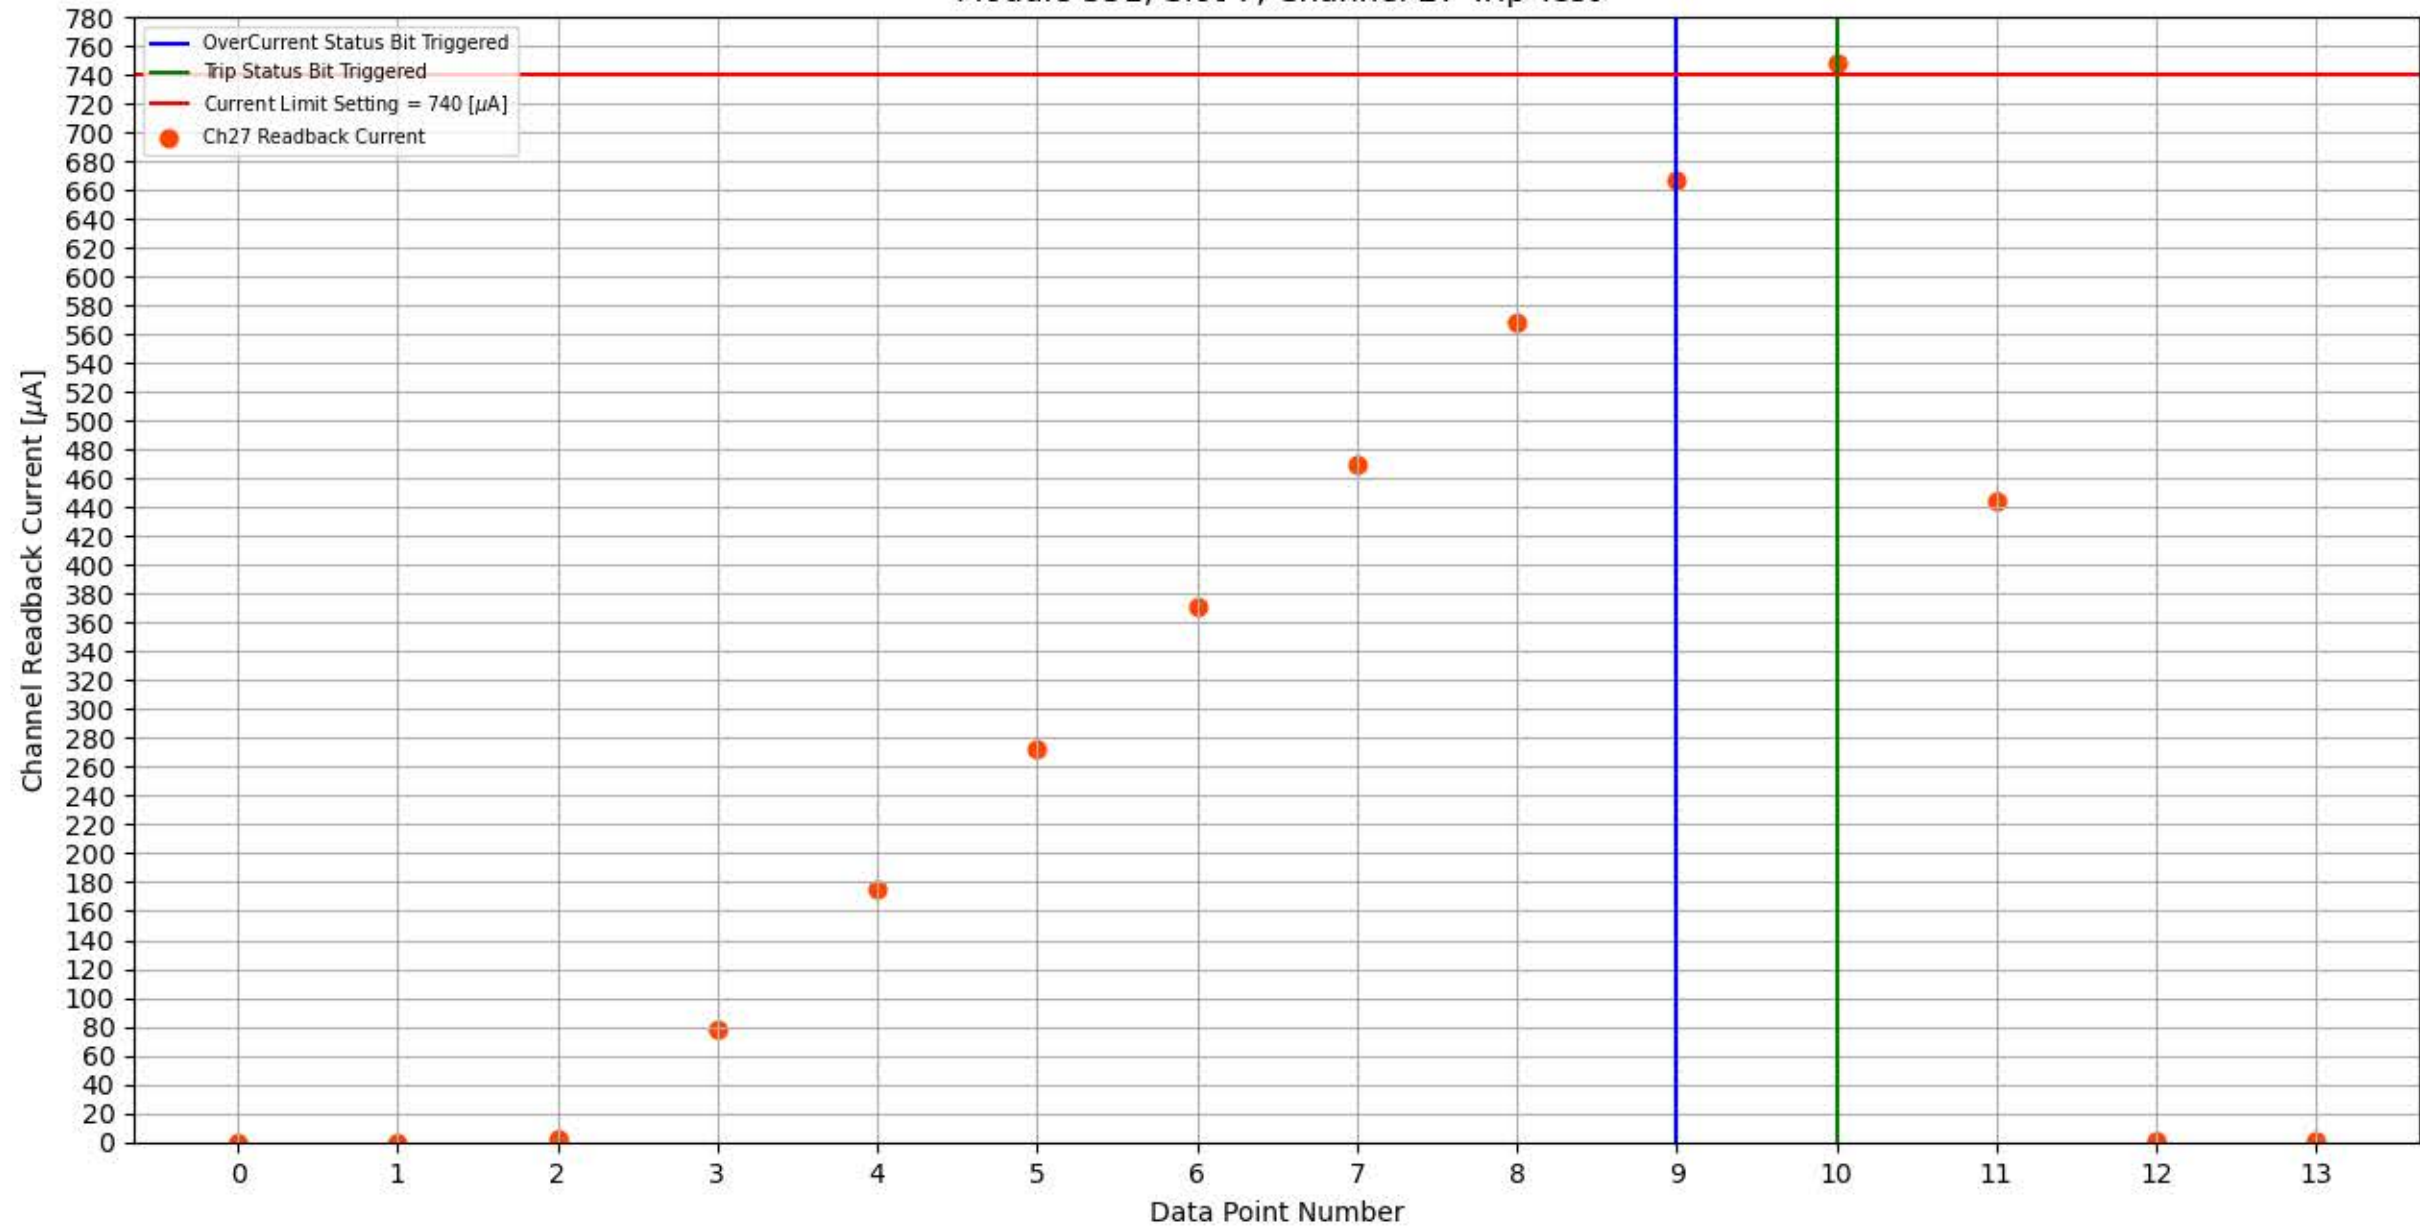

Module 351, Slot 7, Channel 28 Trip Test

Module 351, Slot 7, Channel 27 Trip Test