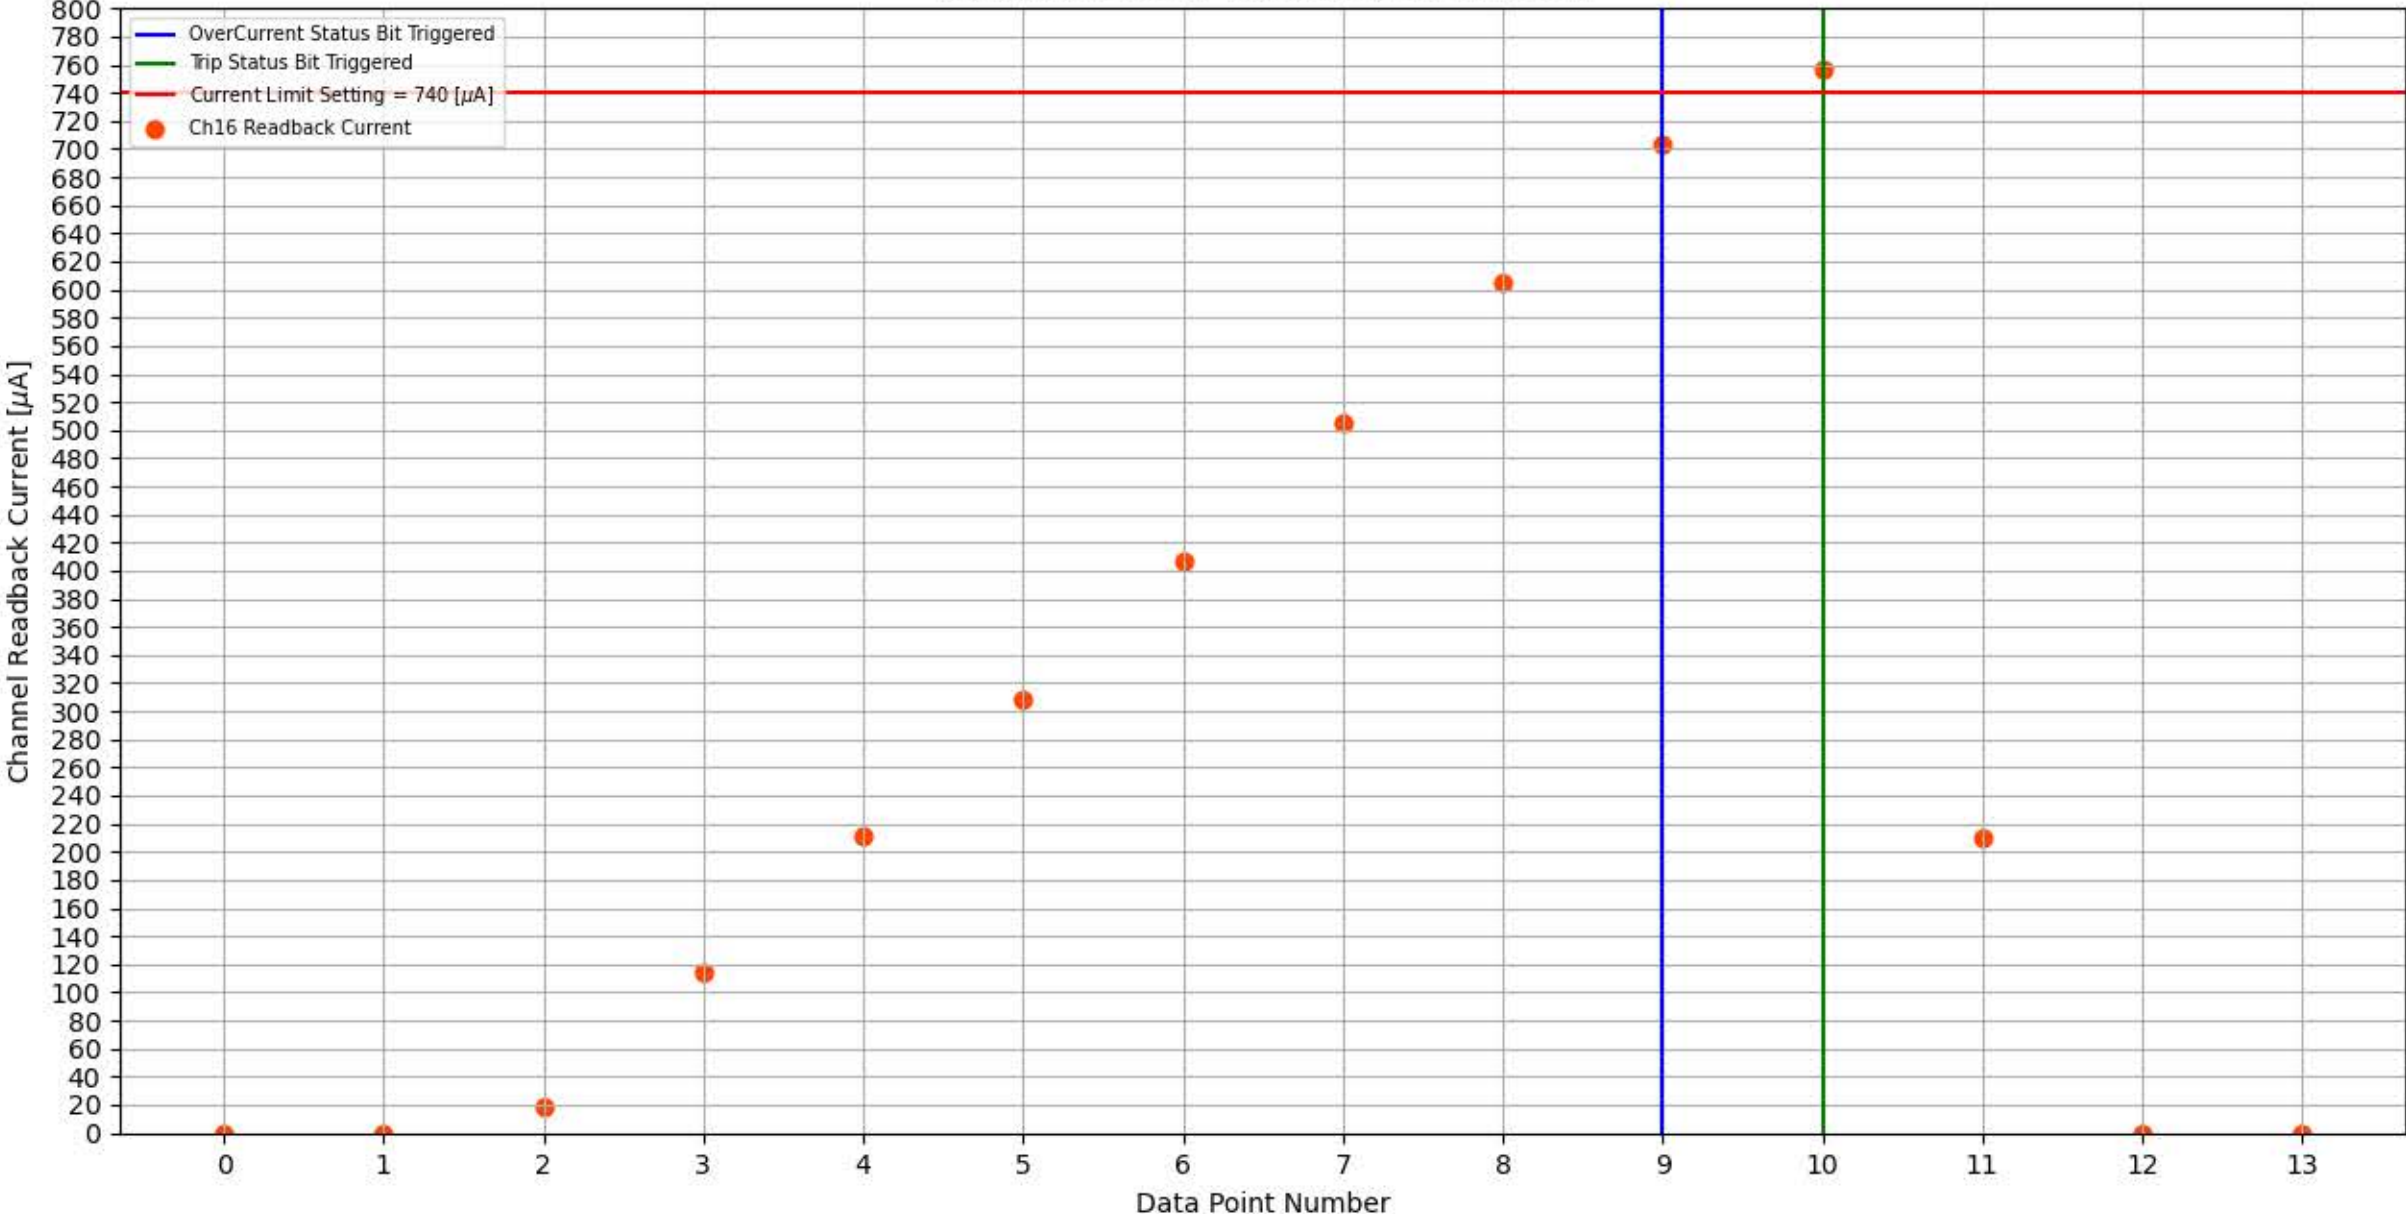

Module 351, Slot 7, Channel 12 Trip Test

Module 351, Slot 7, Channel 13 Trip Test

Module 351, Slot 7, Channel 14 Trip Test

Module 351, Slot 7, Channel 15 Trip Test

Module 351, Slot 7, Channel 16 Trip Test