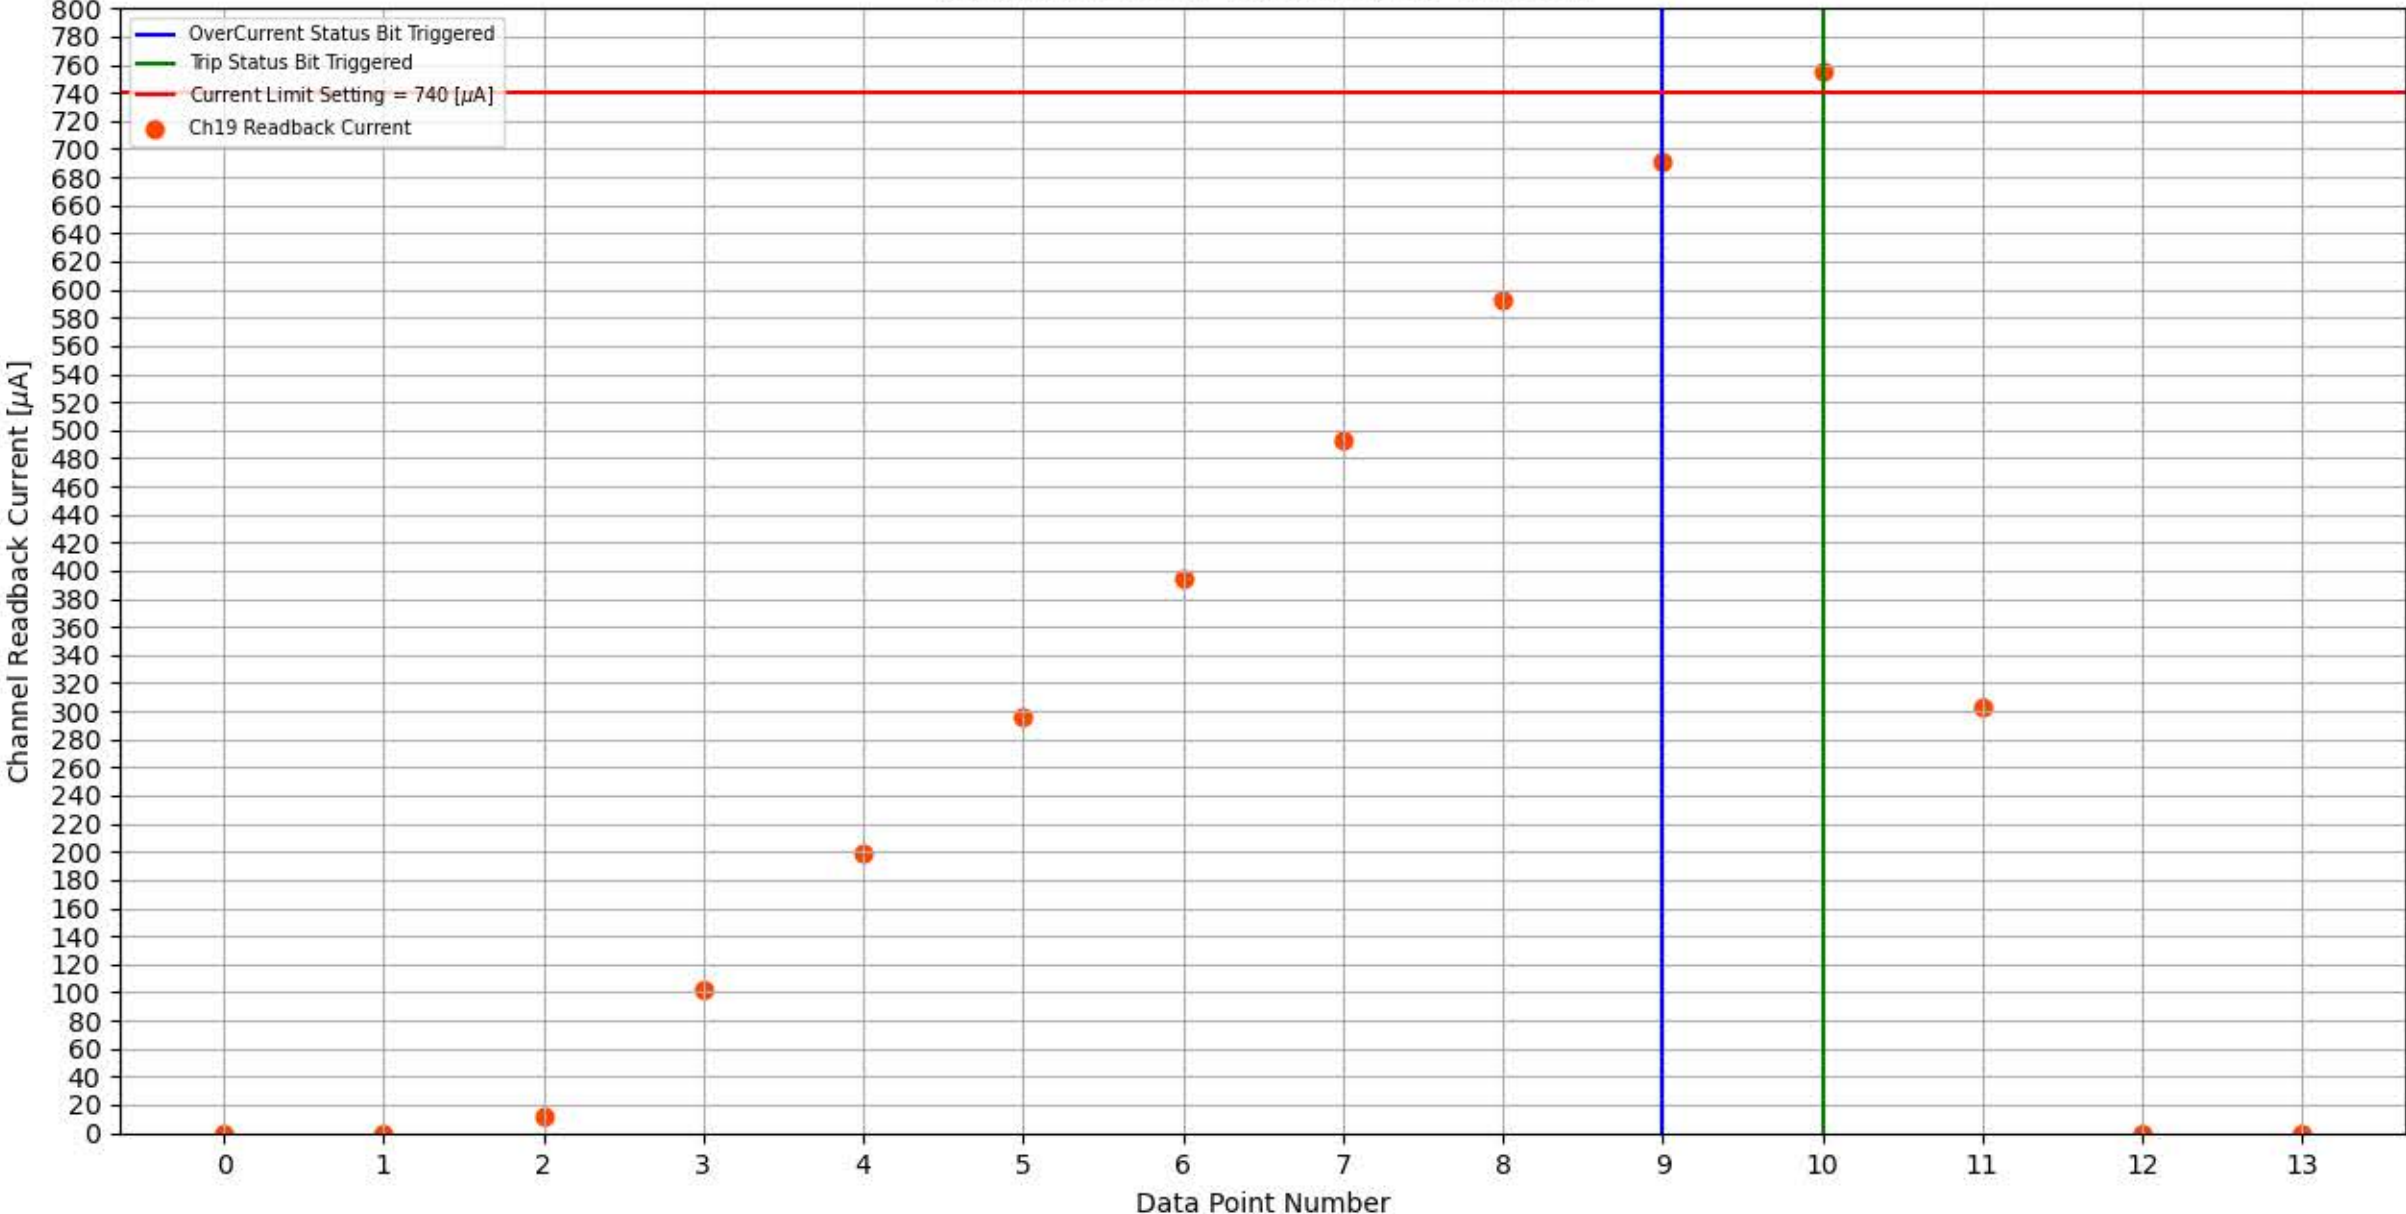

Module 351, Slot 7, Channel 20 Trip Test

Module 351, Slot 7, Channel 19 Trip Test