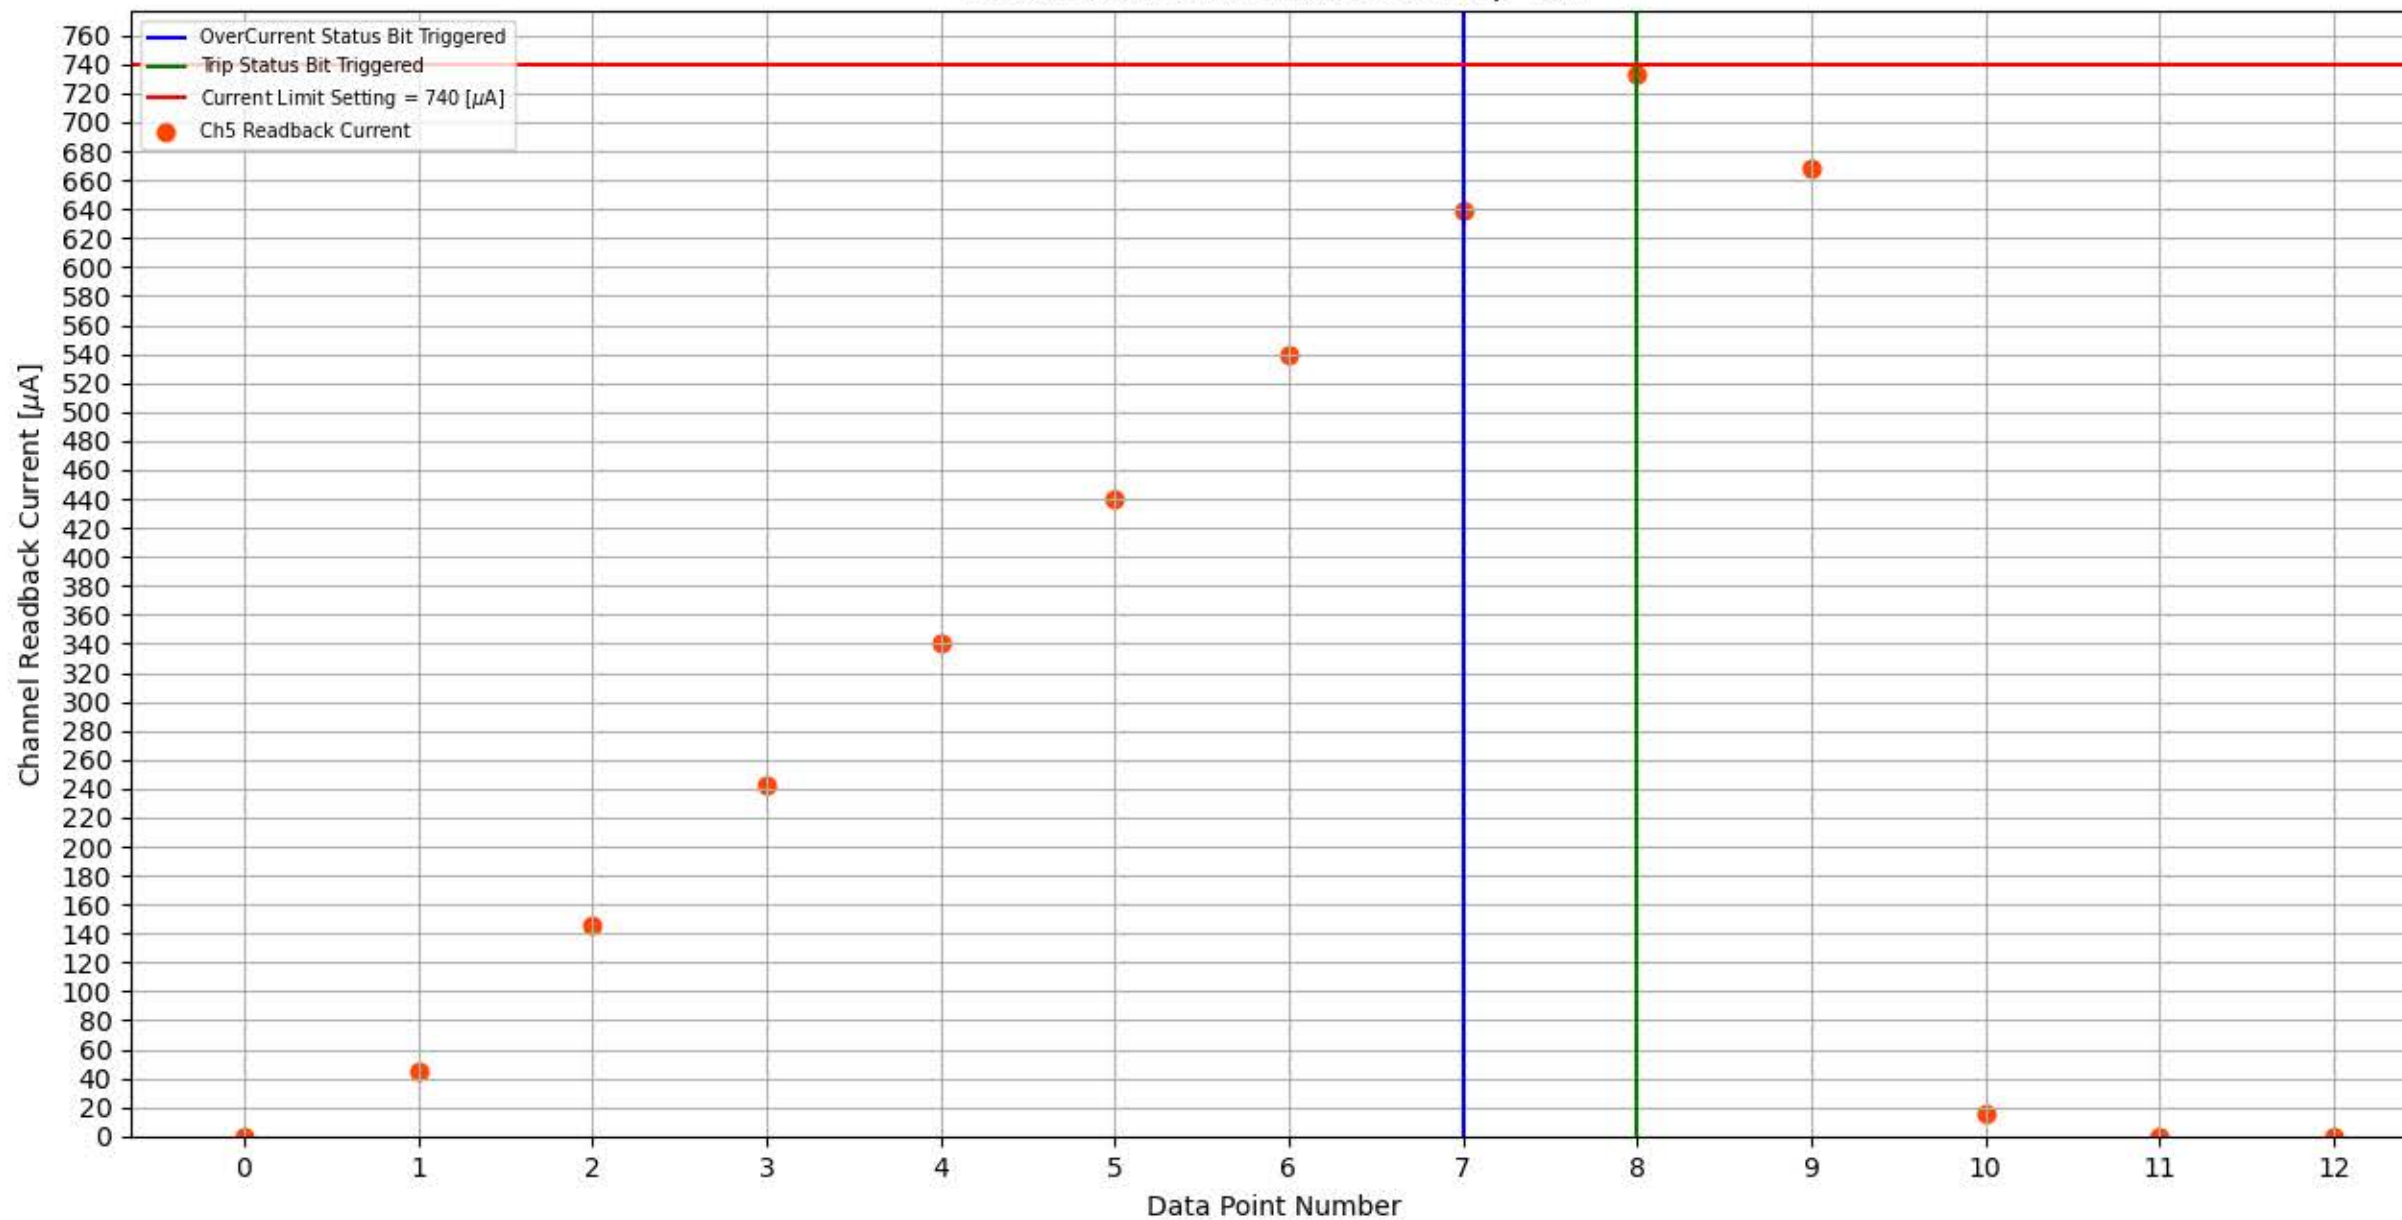

Module 351, Slot 7, Channel 0 Trip Test

Module 351, Slot 7, Channel 1 Trip Test

Module 351, Slot 7, Channel 2 Trip Test

Module 351, Slot 7, Channel 3 Trip Test

Module 351, Slot 7, Channel 4 Trip Test

Module 351, Slot 7, Channel 5 Trip Test

Module 351, Slot 7, Channel 6 Trip Test

Module 351, Slot 7, Channel 7 Trip Test

Module 351, Slot 7, Channel 8 Trip Test

Module 351, Slot 7, Channel 9 Trip Test

Module 351, Slot 7, Channel 10 Trip Test

Module 351, Slot 7, Channel 11 Trip Test