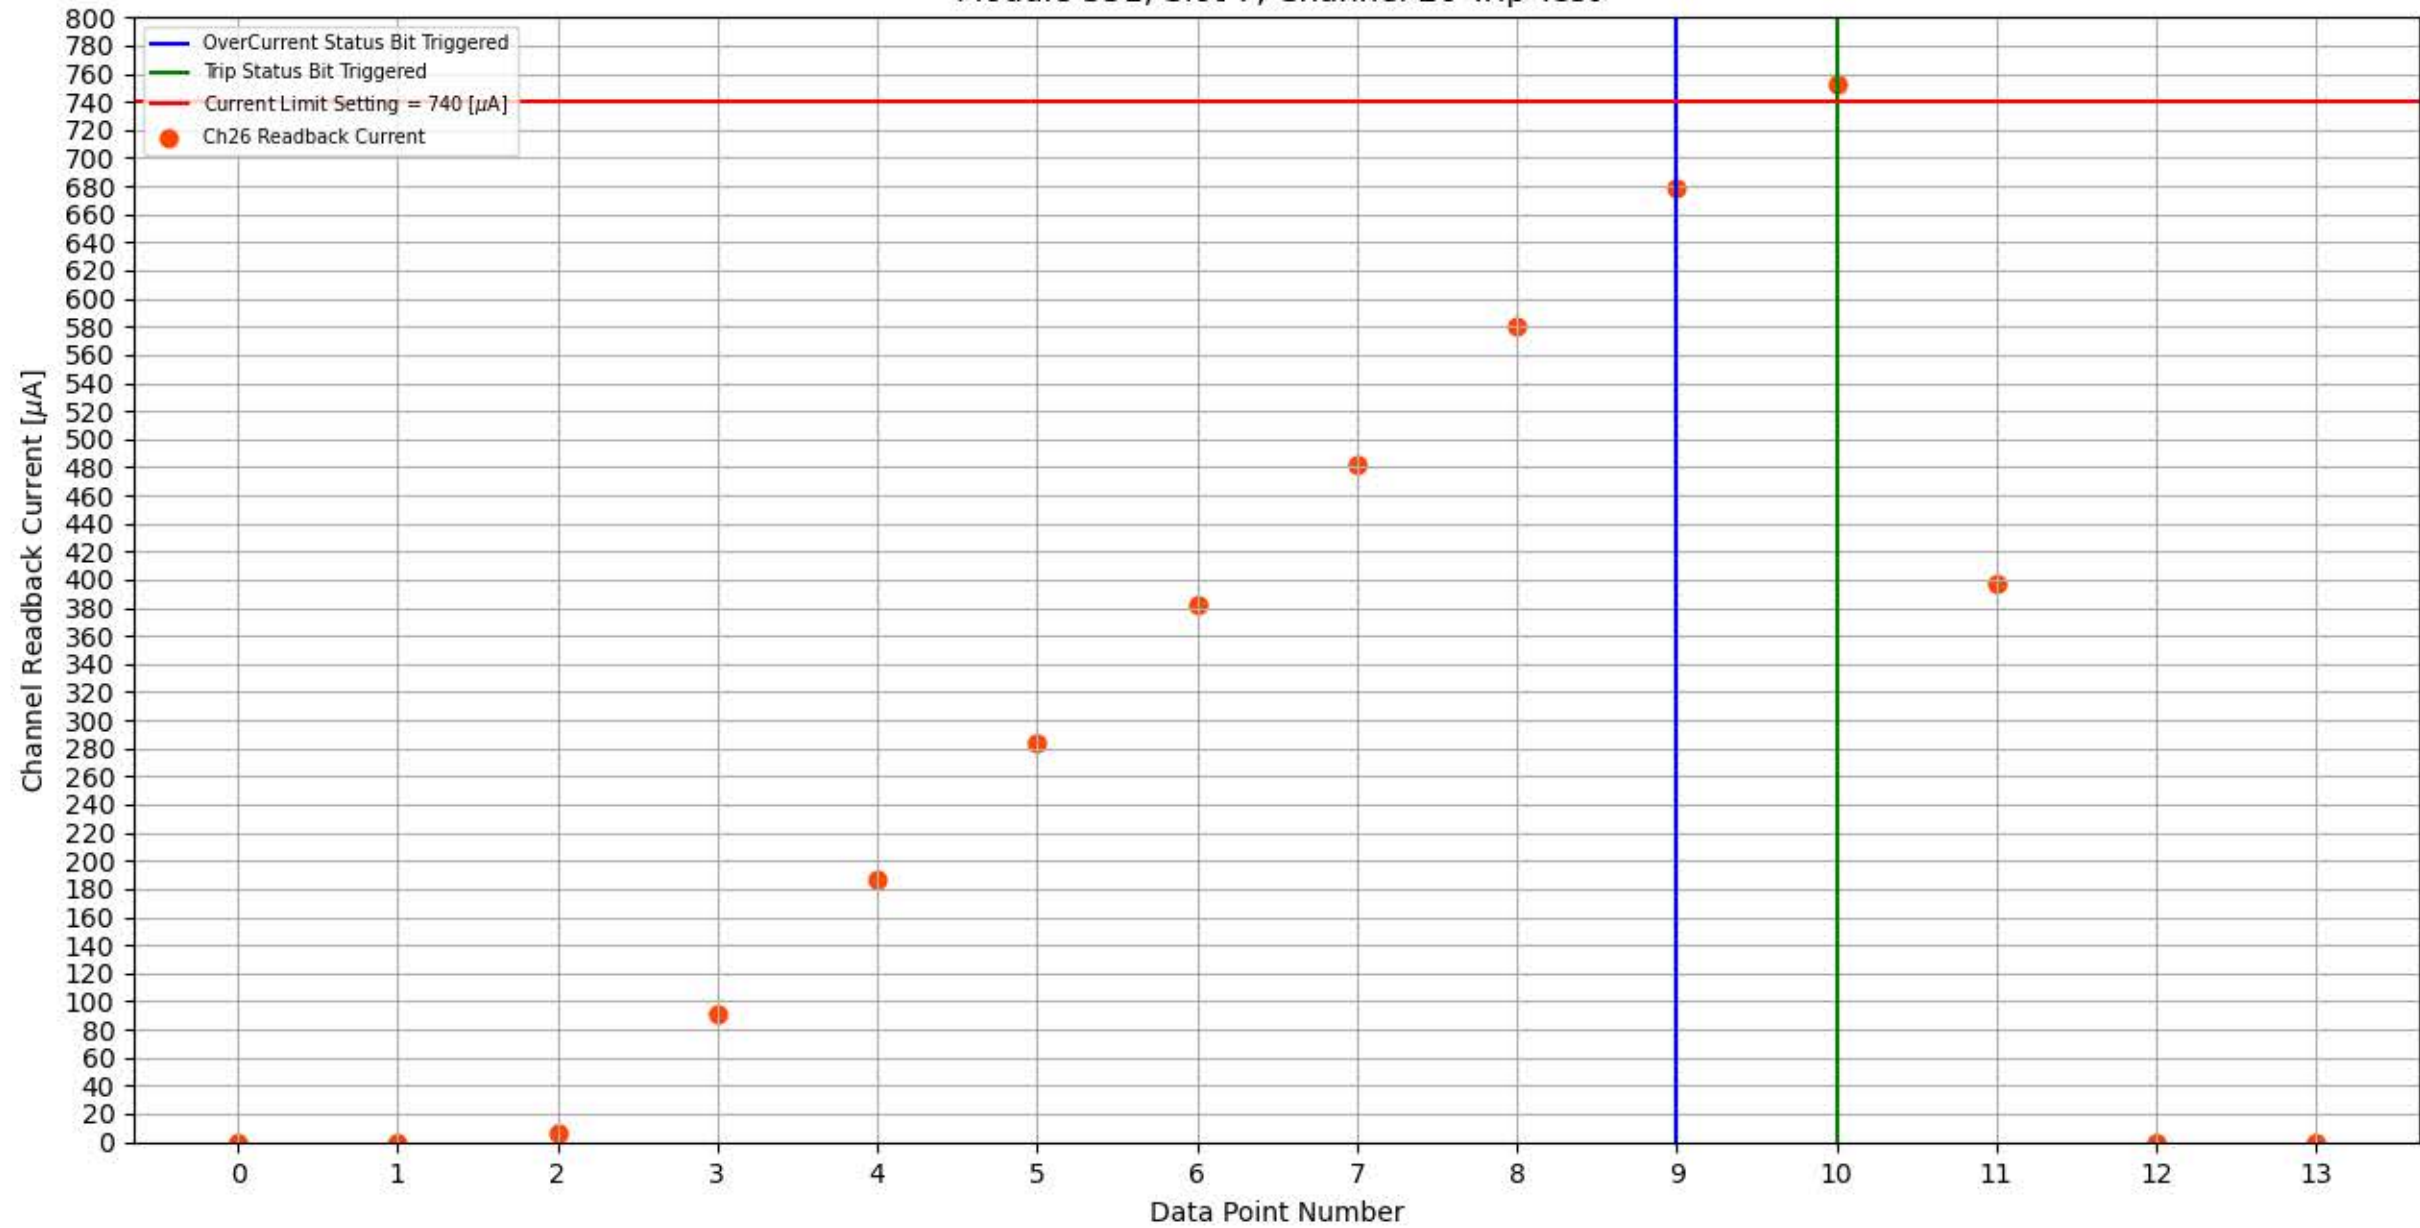

Module 351, Slot 7, Channel 22 Trip Test

Module 351, Slot 7, Channel 23 Trip Test

Module 351, Slot 7, Channel 24 Trip Test

Module 351, Slot 7, Channel 25 Trip Test

Module 351, Slot 7, Channel 26 Trip Test