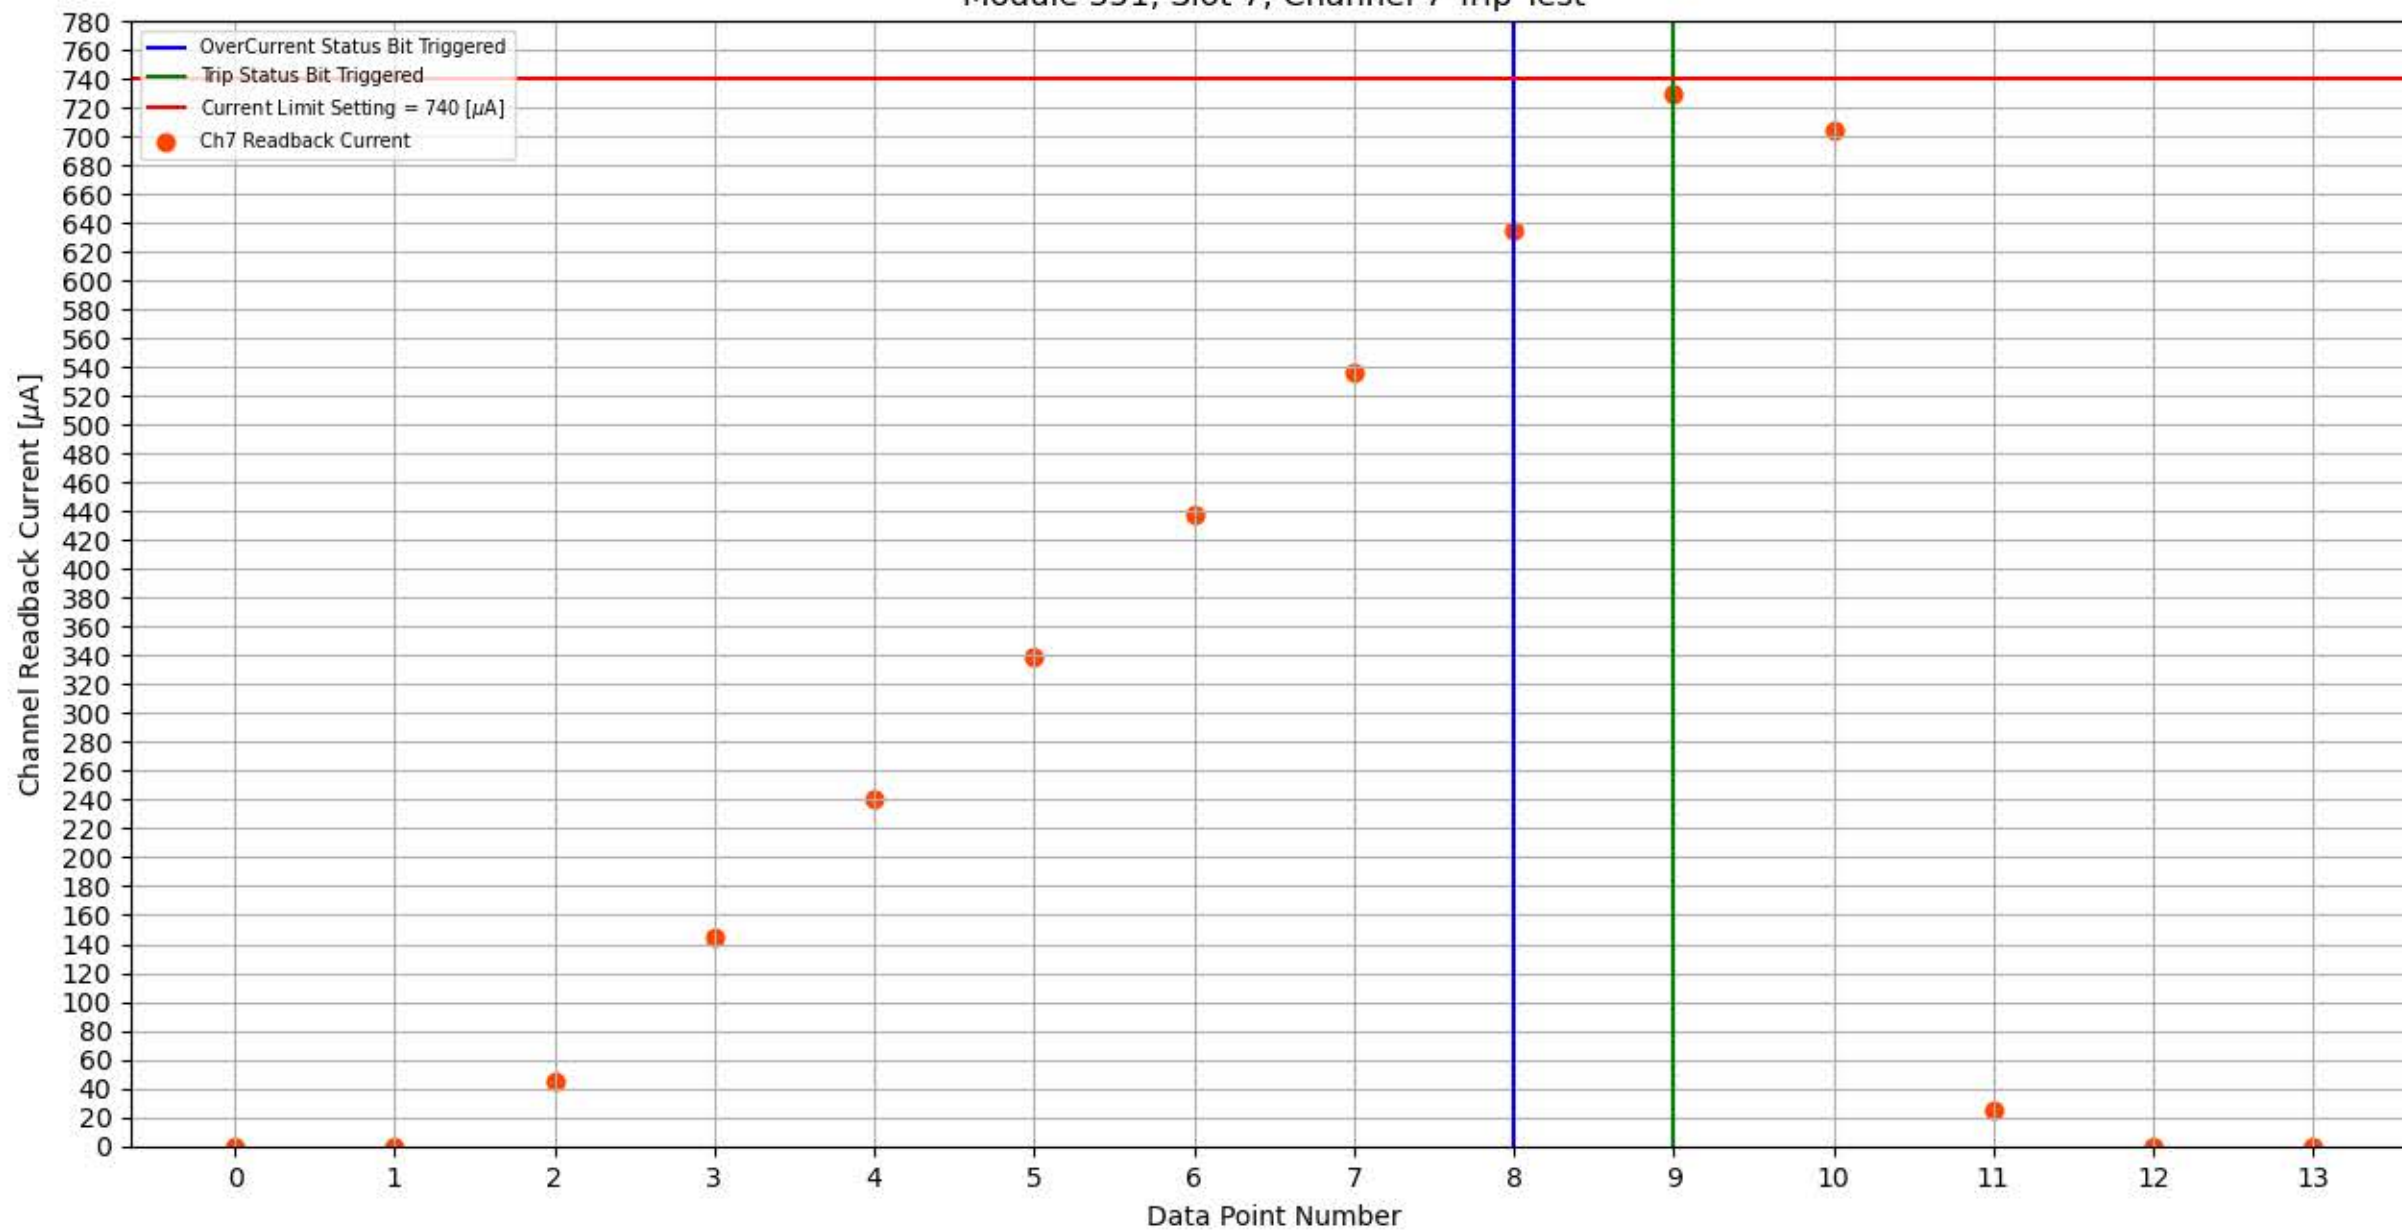

Module 351, Slot 7, Channel 8 Trip Test

Module 351, Slot 7, Channel 7 Trip Test