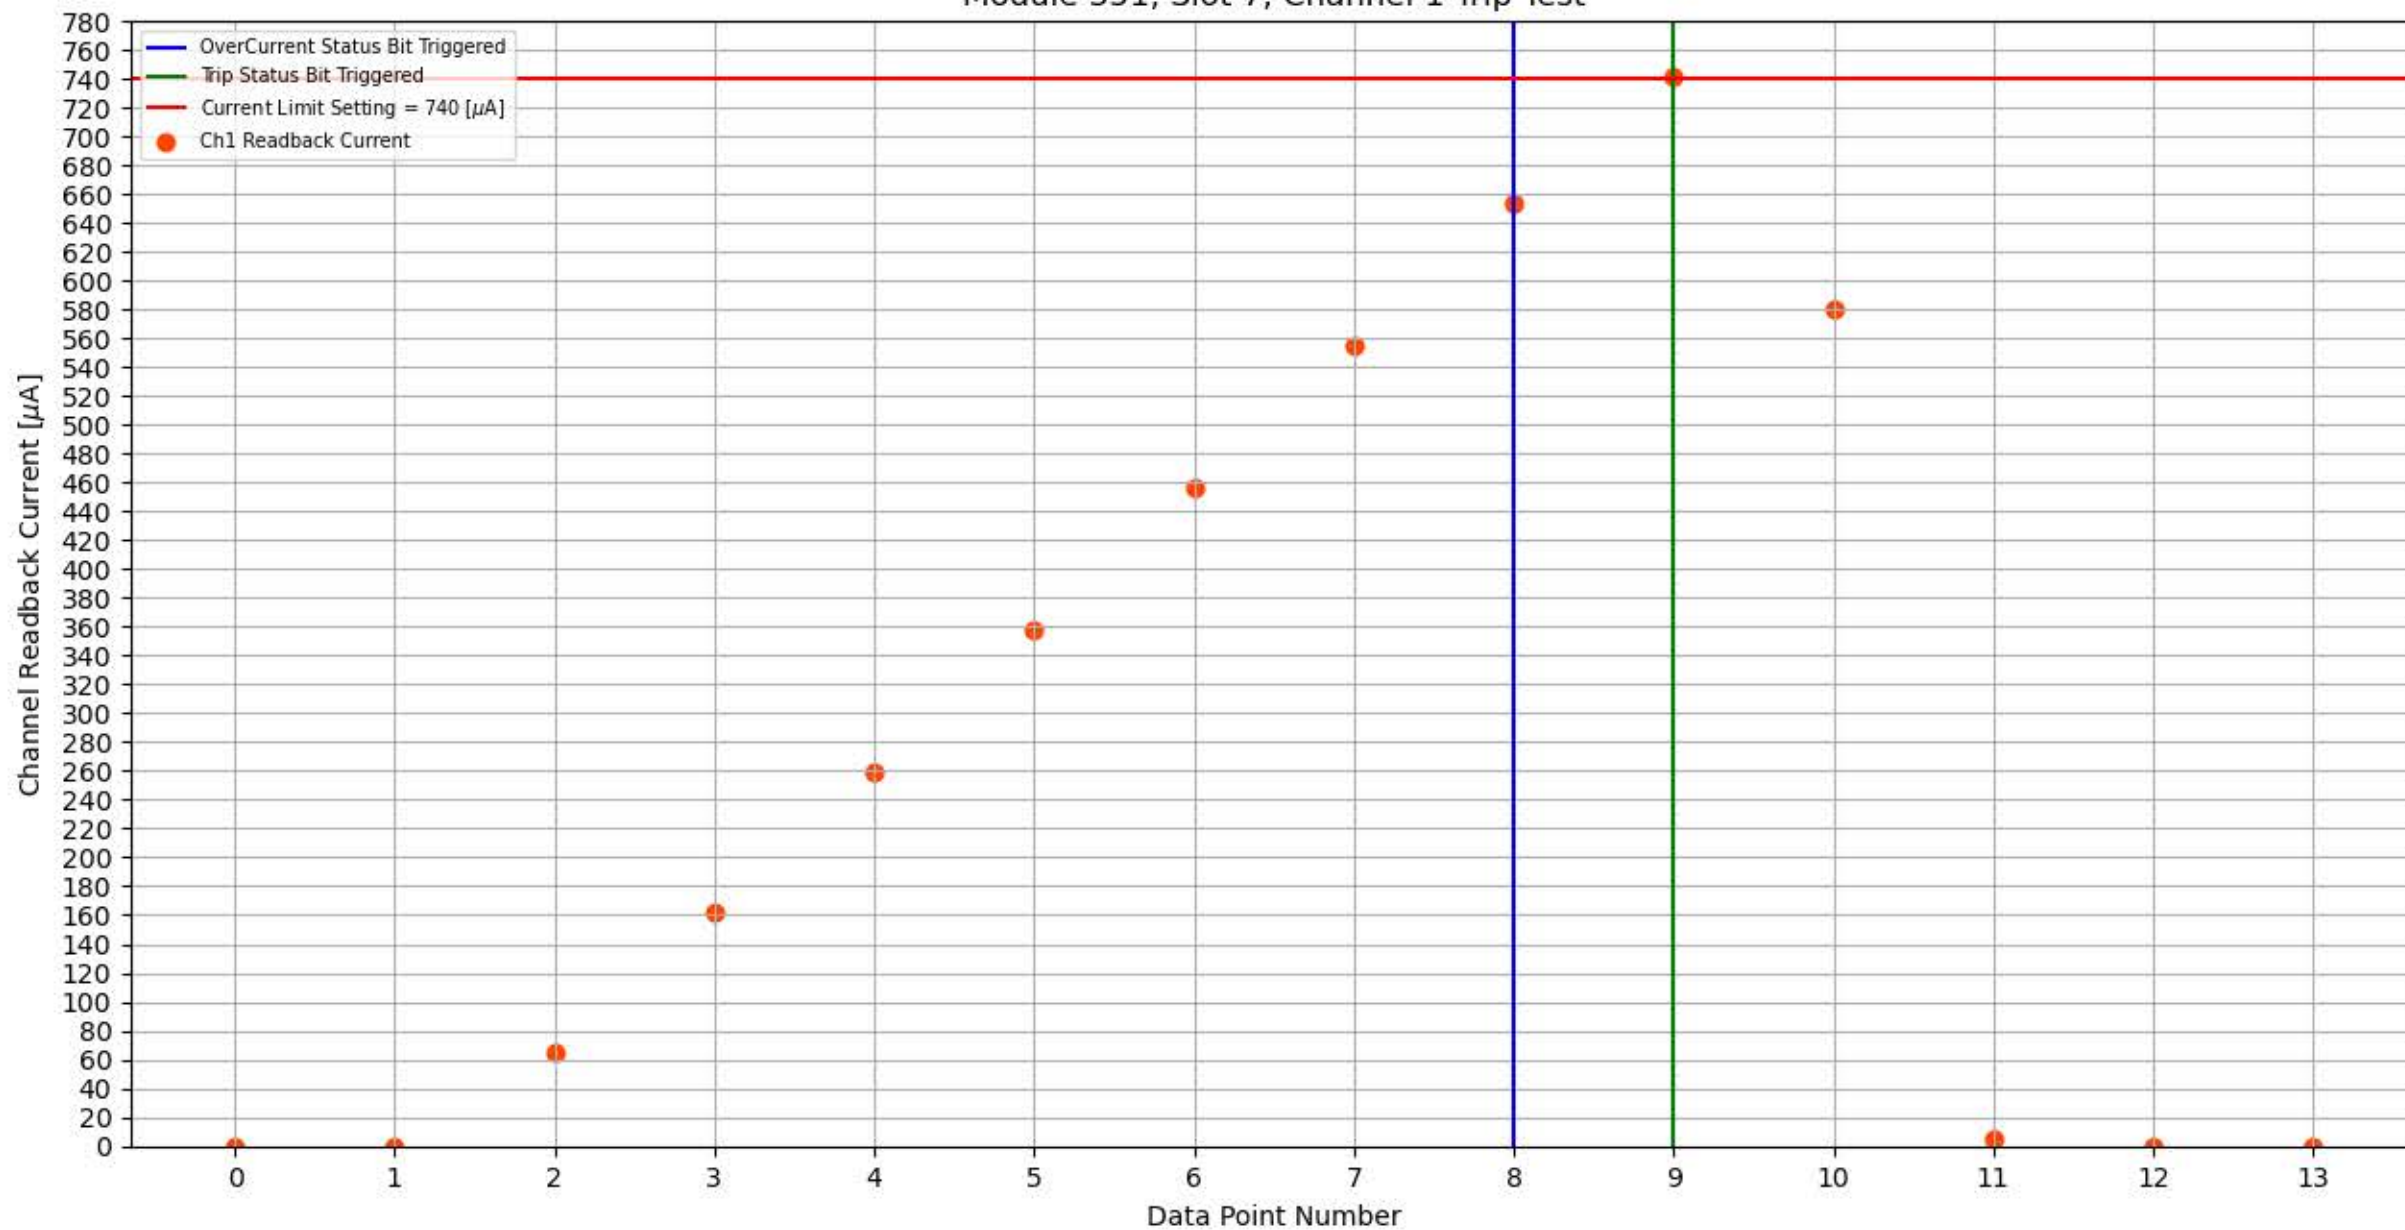

Module 351, Slot 7, Channel 0 Trip Test

Module 351, Slot 7, Channel 1 Trip Test

Module 351, Slot 7, Channel 2 Trip Test

Module 351, Slot 7, Channel 3 Trip Test

Module 351, Slot 7, Channel 4 Trip Test

Module 351, Slot 7, Channel 5 Trip Test