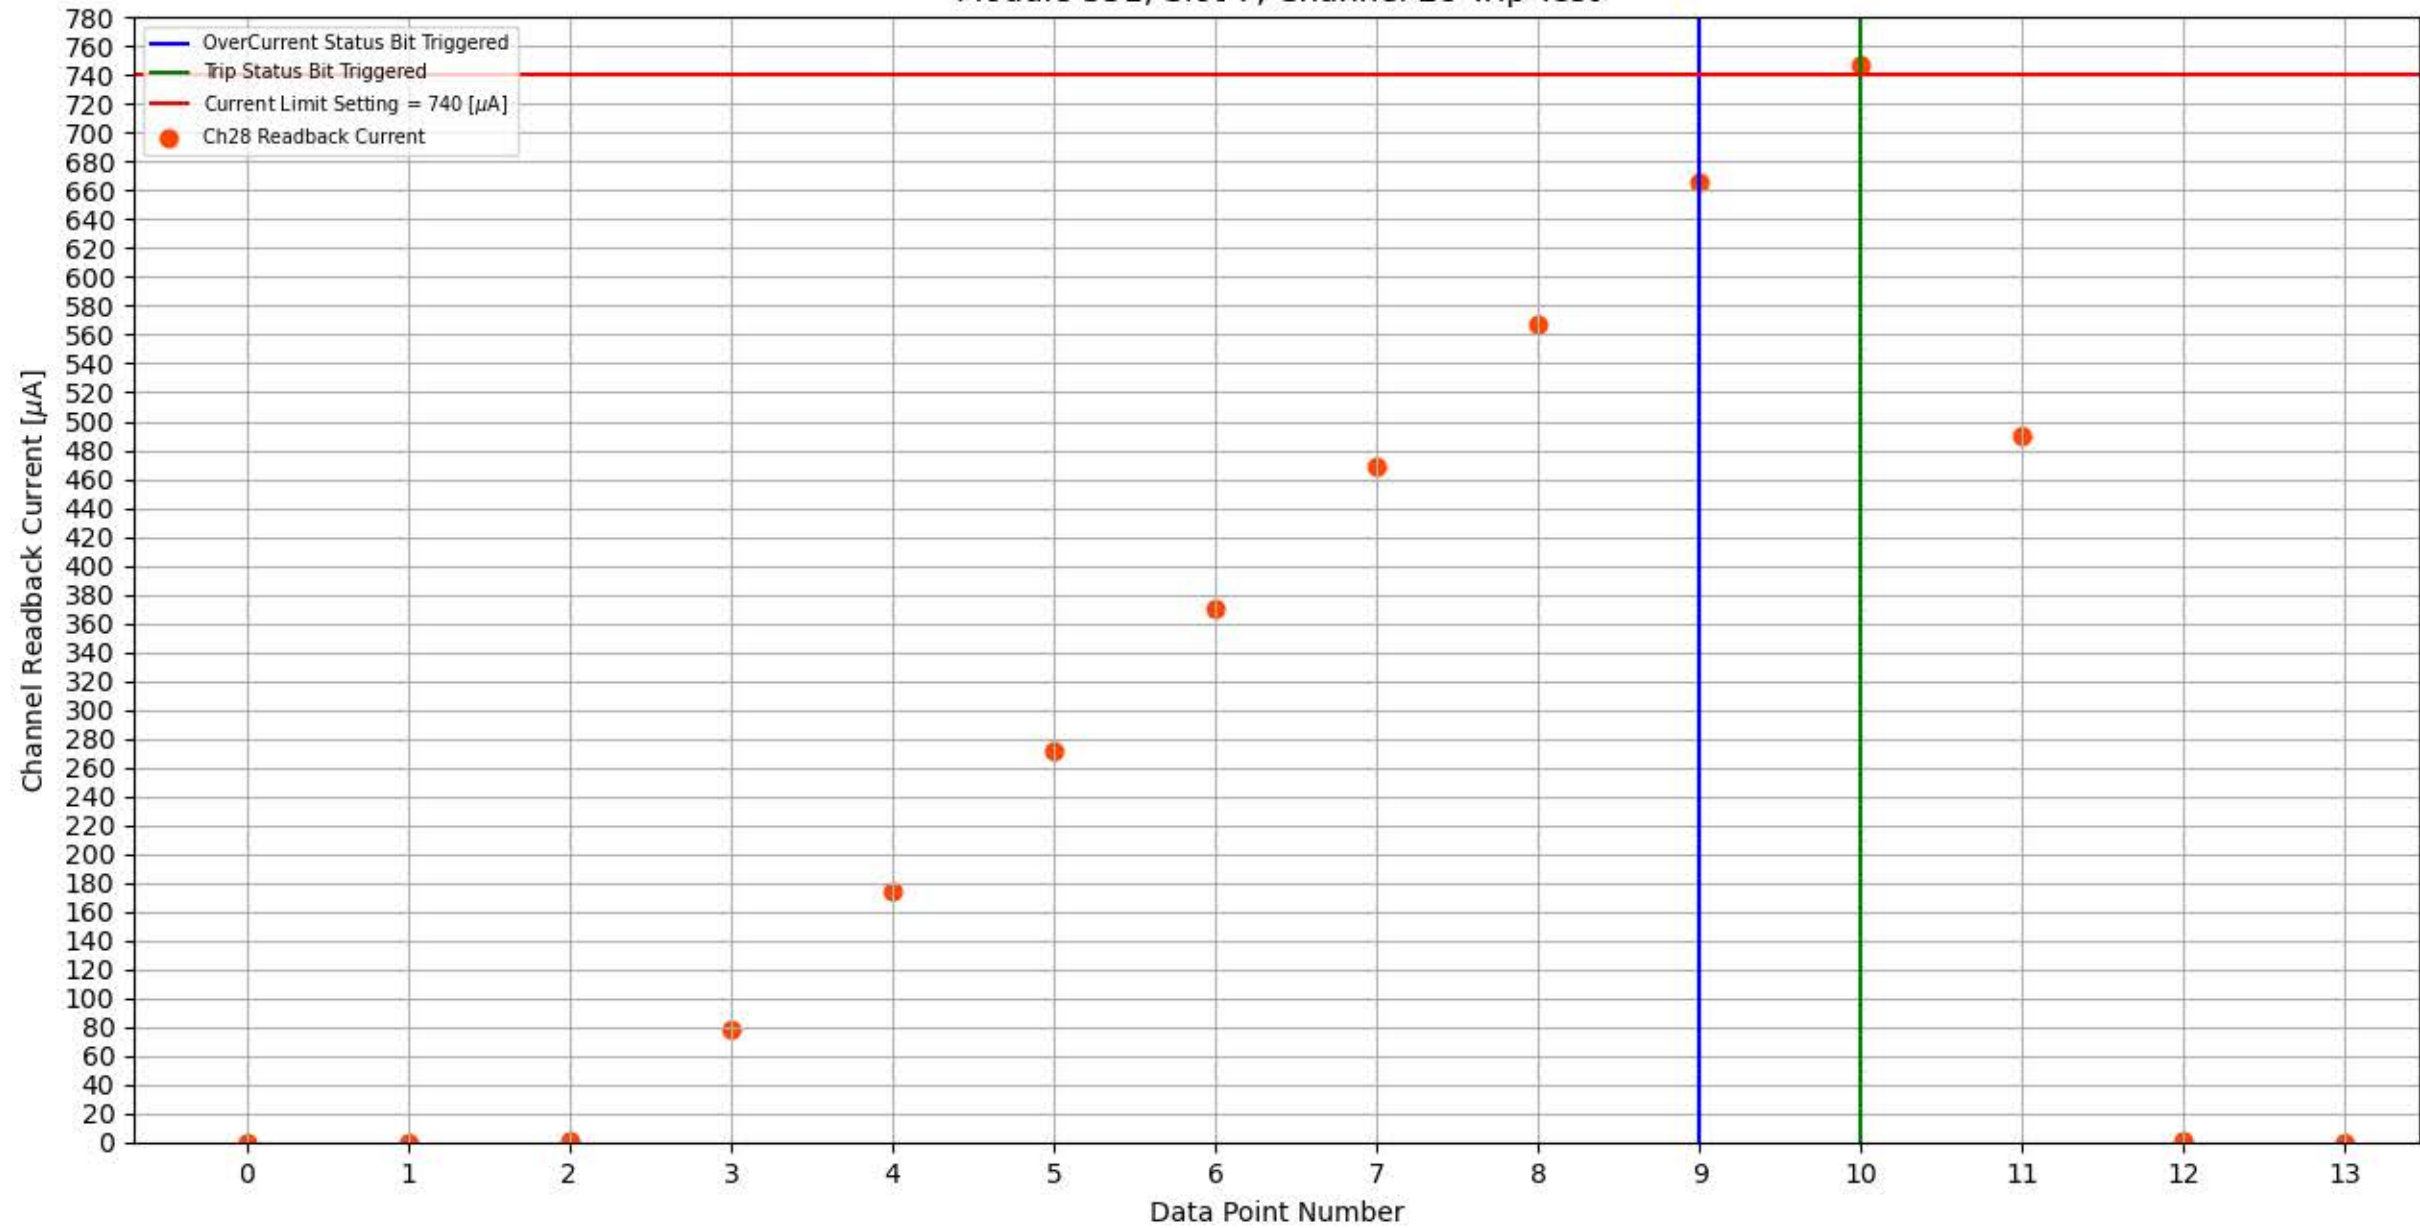

Module 351, Slot 7, Channel 29 Trip Test

Module 351, Slot 7, Channel 28 Trip Test