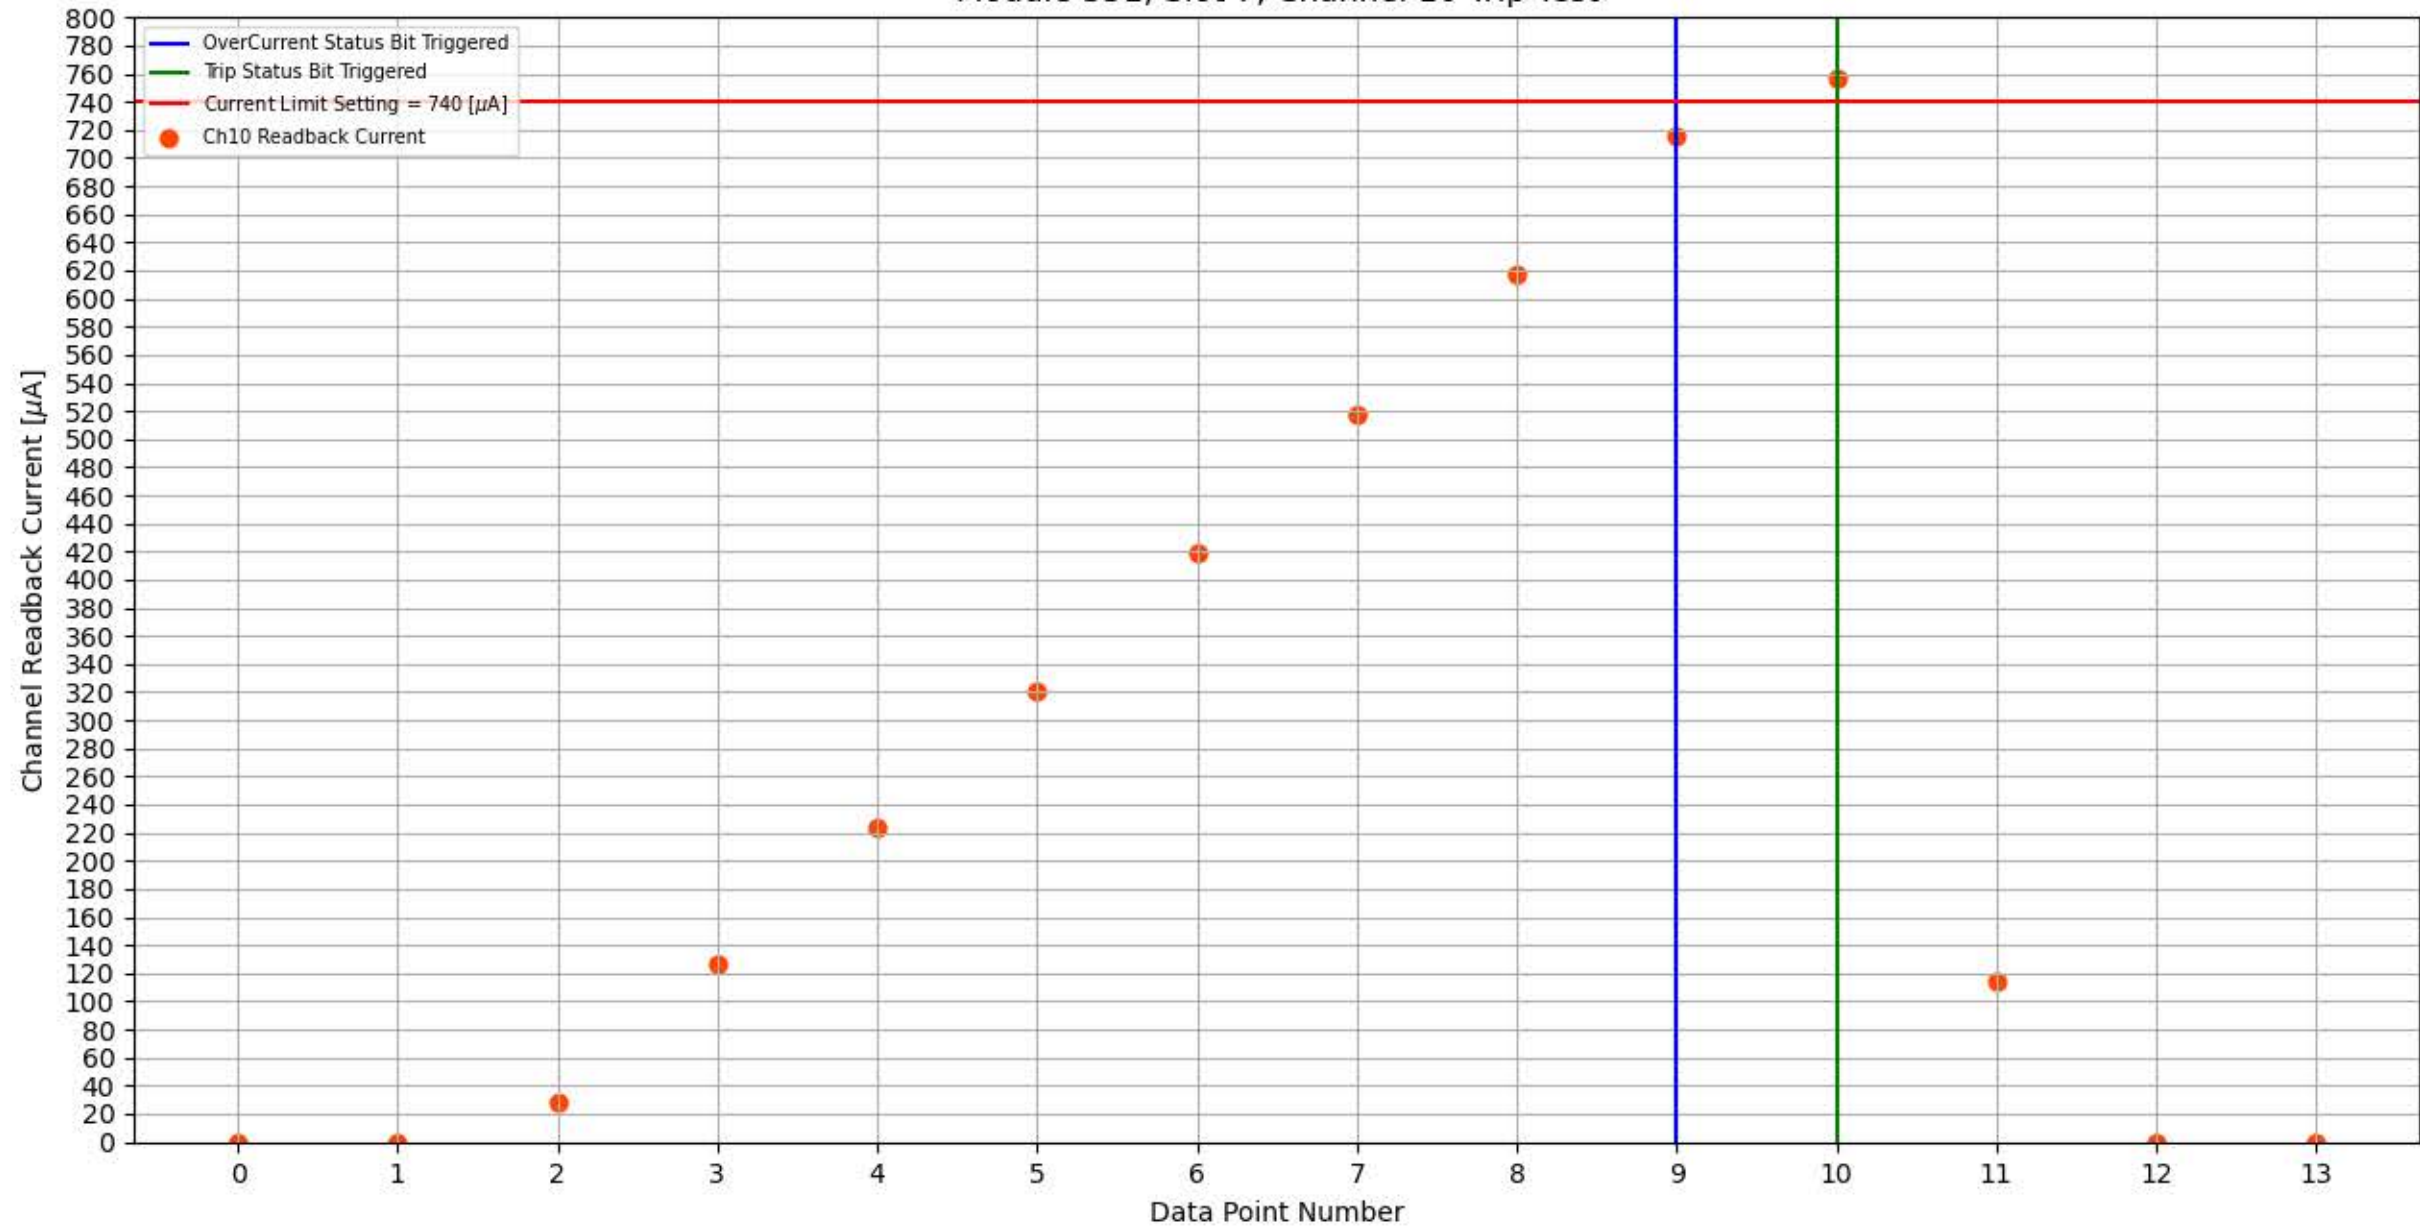

Module 351, Slot 7, Channel 6 Trip Test

Module 351, Slot 7, Channel 7 Trip Test

Module 351, Slot 7, Channel 8 Trip Test

Module 351, Slot 7, Channel 9 Trip Test

Module 351, Slot 7, Channel 10 Trip Test

Module 351, Slot 7, Channel 11 Trip Test